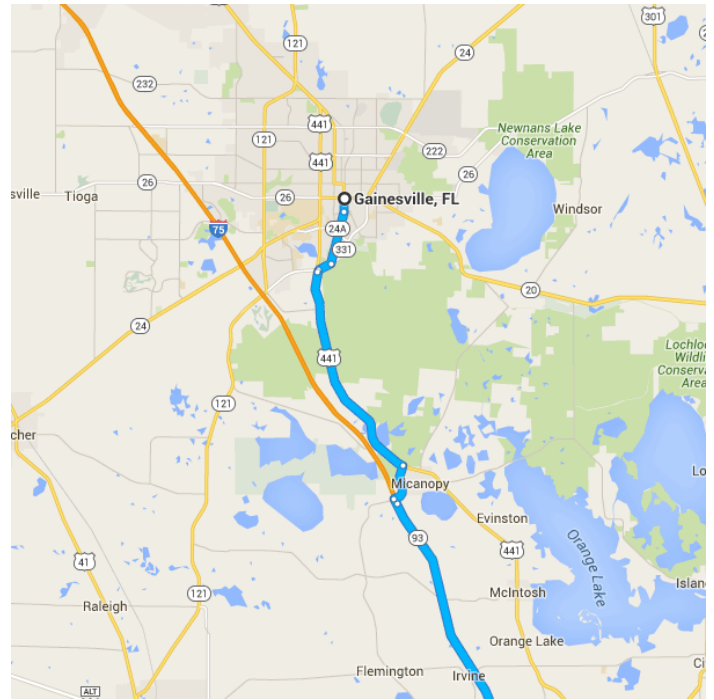

7. Turn left to merge onto I-75 S

0.2 mi