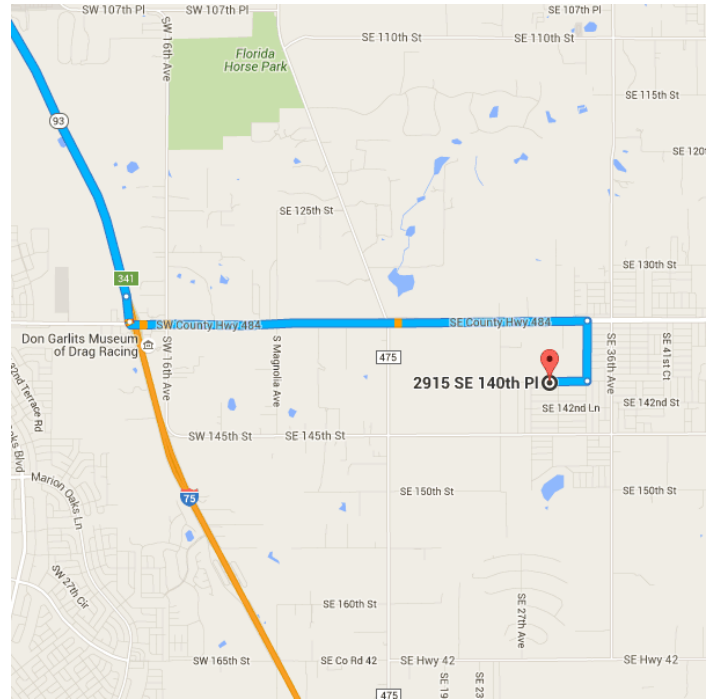

### Get on I-75 S from S Main St and US-441 S

- 17 min (12.6 mi)
↑ 1. Head south on S Main St toward SW 1 Ave/SW 1st Ave
- 0.5 mi
📍 2. At the traffic circle, take the 3rd exit and stay on S Main St
- 1.9 mi
↗ 3. Turn right onto FL-331 S/SW Williston Rd
- 0.5 mi
↖ 4. Turn left toward US-441 S
- 0.1 mi
↙ 5. Slight left onto US-441 S
- 8.0 mi
↘ 6. Turn right onto Co Rd 234
- 1.4 mi

-  7. Turn left to merge onto I-75 S

0.2 mi

**Follow I-75 S to SW County Hwy 484 in Marion County. Take exit 341 from I-75 S**

28 min (34.1 mi)

-  8. Merge onto I-75 S

33.9 mi

-  9. Take exit 341 for Marion County 484 toward Belleview/Dunnellon

0.2 mi

**Continue on SW County Hwy 484. Drive to SE 140th PI**

8 min (5.0 mi)

-  10. Use the left 2 lanes to turn left onto SW County Hwy 484 (signs for Belleview)

4.1 mi

➤ 11. Turn right onto SE 33rd Ct

➤ 12. Turn right onto SE 140th PI

 Destination will be on the left

0.5 mi

0.3 mi