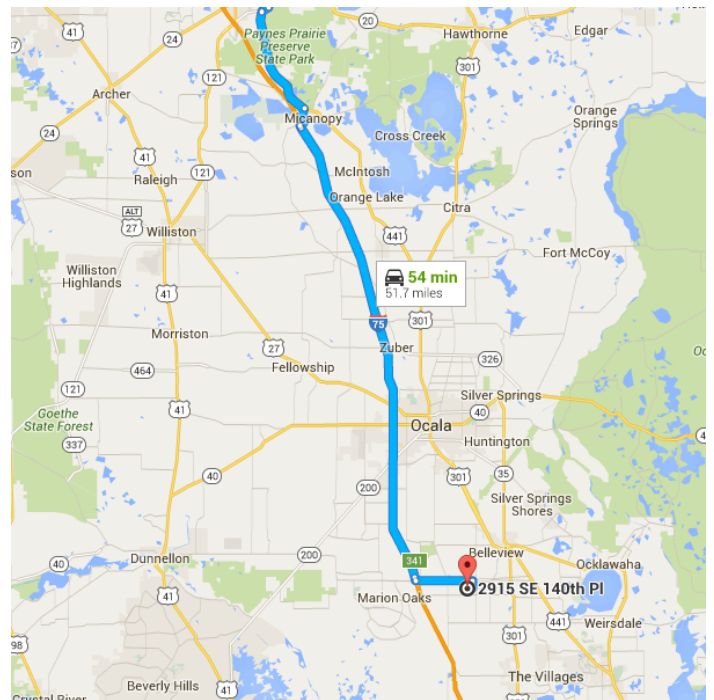

### Get on I-75 S from S Main St and US-441 S

- 17 min (12.6 mi)
↑ 1. Head south on S Main St toward SW 1 Ave/SW 1st Ave
- 0.5 mi
📍 2. At the traffic circle, take the 3rd exit and stay on S Main St
- 1.9 mi
↗ 3. Turn right onto FL-331 S/SW Williston Rd
- 0.5 mi
↖ 4. Turn left toward US-441 S
- 0.1 mi
↙ 5. Slight left onto US-441 S
- 8.0 mi
↘ 6. Turn right onto Co Rd 234
- 1.4 mi

-  7. Turn left to merge onto I-75 S

0.2 mi

**Follow I-75 S to SW County Hwy 484 in Marion County. Take exit 341 from I-75 S**

28 min (34.1 mi)

-  8. Merge onto I-75 S

33.9 mi

-  9. Take exit 341 for Marion County 484 toward Belleview/Dunnellon

0.2 mi

**Continue on SW County Hwy 484. Drive to SE 140th PI**

8 min (5.0 mi)

-  10. Use the left 2 lanes to turn left onto SW County Hwy 484 (signs for Belleview)

4.1 mi

➤ 11. Turn right onto SE 33rd Ct

➤ 12. Turn right onto SE 140th PI

 Destination will be on the left

0.5 mi

0.3 mi