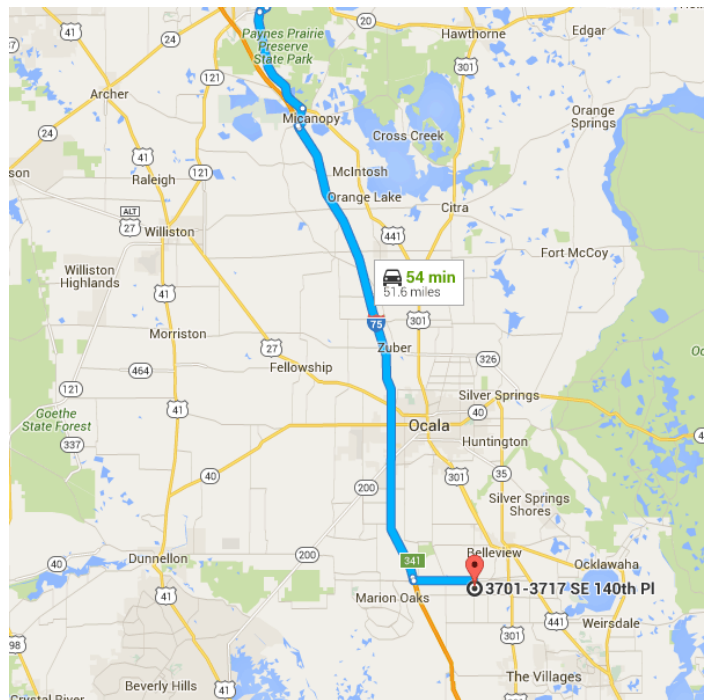

Map data ©2016 Google, INEGI 5 mi

Gainesville, FL

Get on I-75 S from S Main St and US-441 S

17 min (12.6 mi)

- ↑ 1. Head south on S Main St toward SW 1 Ave/SW 1st Ave
0.5 mi
- 📍 2. At the traffic circle, take the 3rd exit and stay on S Main St
1.9 mi
- ↗ 3. Turn right onto FL-331 S/SW Williston Rd
0.5 mi
- ↖ 4. Turn left toward US-441 S
0.1 mi
- ↙ 5. Slight left onto US-441 S
8.0 mi
- ↘ 6. Turn right onto Co Rd 234
1.4 mi

-  7. Turn left to merge onto I-75 S

0.2 mi

Follow I-75 S to SW County Hwy 484 in Marion County. Take exit 341 from I-75 S

28 min (34.1 mi)

-  8. Merge onto I-75 S

33.9 mi

-  9. Take exit 341 for Marion County 484 toward Belleview/Dunnellon

0.2 mi

Continue on SW County Hwy 484. Drive to SE 140th PI

8 min (4.9 mi)

-  10. Use the left 2 lanes to turn left onto SW County Hwy 484 (signs for Belleview)

4.3 mi

➤ 11. Turn right onto SE 36th Ave

➤ 12. Turn left onto SE 140th PI

📍 Destination will be on the left

0.5 mi

272 ft

3701-3717 SE 140th PI

Summerfield, FL 34491