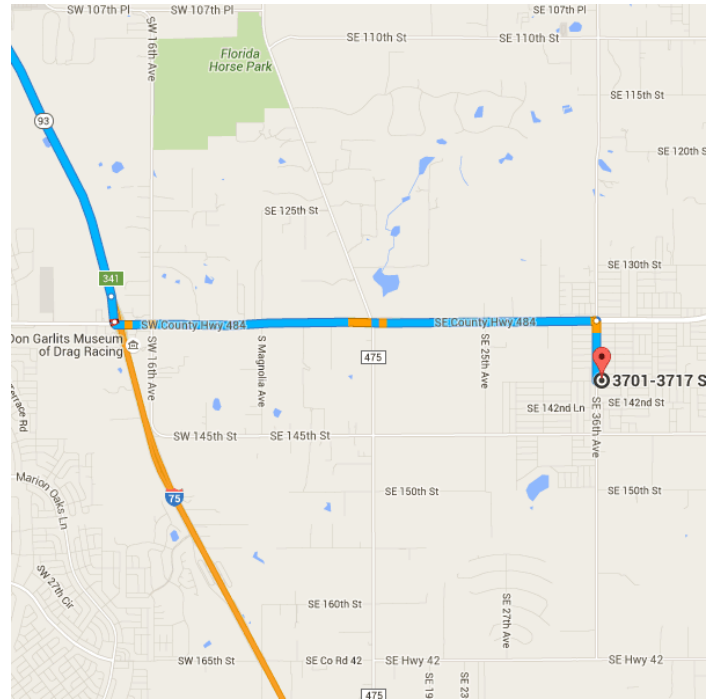

Map data ©2016 Google, INEGI 5 mi

Gainesville, FL

Get on I-75 S from S Main St and US-441 S

17 min (12.6 mi)

- ↑ 1. Head south on S Main St toward SW 1 Ave/SW 1st Ave
0.5 mi
- 📍 2. At the traffic circle, take the 3rd exit and stay on S Main St
1.9 mi
- ↗ 3. Turn right onto FL-331 S/SW Williston Rd
0.5 mi
- ↖ 4. Turn left toward US-441 S
0.1 mi
- ↙ 5. Slight left onto US-441 S
8.0 mi
- ↘ 6. Turn right onto Co Rd 234
1.4 mi

-  7. Turn left to merge onto I-75 S

0.2 mi

Follow I-75 S to SW County Hwy 484 in Marion County. Take exit 341 from I-75 S

28 min (34.1 mi)

-  8. Merge onto I-75 S

33.9 mi

-  9. Take exit 341 for Marion County 484 toward Belleview/Dunnellon

0.2 mi

Continue on SW County Hwy 484. Drive to SE 140th PI

8 min (4.9 mi)

-  10. Use the left 2 lanes to turn left onto SW County Hwy 484 (signs for Belleview)

4.3 mi

➤ 11. Turn right onto SE 36th Ave

➤ 12. Turn left onto SE 140th PI

📍 Destination will be on the left

0.5 mi

272 ft

3701-3717 SE 140th PI

Summerfield, FL 34491