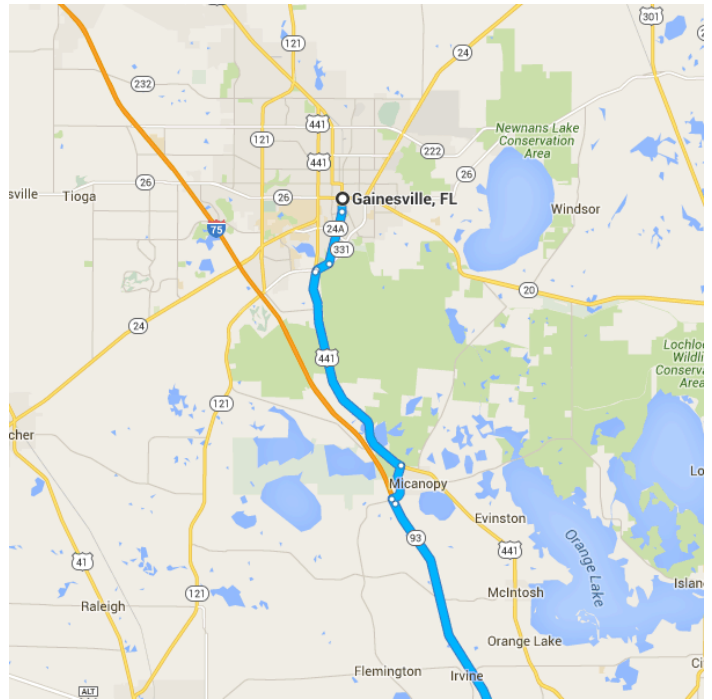

Map data ©2016 Google, INEGI 5 mi

Gainesville, FL

Get on I-75 S from S Main St and US-441 S

17 min (12.6 mi)

- ↑ 1. Head south on S Main St toward SW 1 Ave/SW 1st Ave
0.5 mi
- 📍 2. At the traffic circle, take the 3rd exit and stay on S Main St
1.9 mi
- ↗ 3. Turn right onto FL-331 S/SW Williston Rd
0.5 mi
- ↖ 4. Turn left toward US-441 S
0.1 mi
- ↙ 5. Slight left onto US-441 S
8.0 mi
- ↘ 6. Turn right onto Co Rd 234
1.4 mi

-  7. Turn left to merge onto I-75 S

0.2 mi

Follow I-75 S to SW County Hwy 484 in Marion County. Take exit 341 from I-75 S

28 min (34.1 mi)

-  8. Merge onto I-75 S

33.9 mi

-  9. Take exit 341 for Marion County 484 toward Belleview/Dunnellon

0.2 mi

Continue on SW County Hwy 484. Drive to SE 140th PI

8 min (4.9 mi)

-  10. Use the left 2 lanes to turn left onto SW County Hwy 484 (signs for Belleview)

4.3 mi

➤ 11. Turn right onto SE 36th Ave

➤ 12. Turn left onto SE 140th PI

📍 Destination will be on the left

0.5 mi

272 ft

3701-3717 SE 140th PI

Summerfield, FL 34491