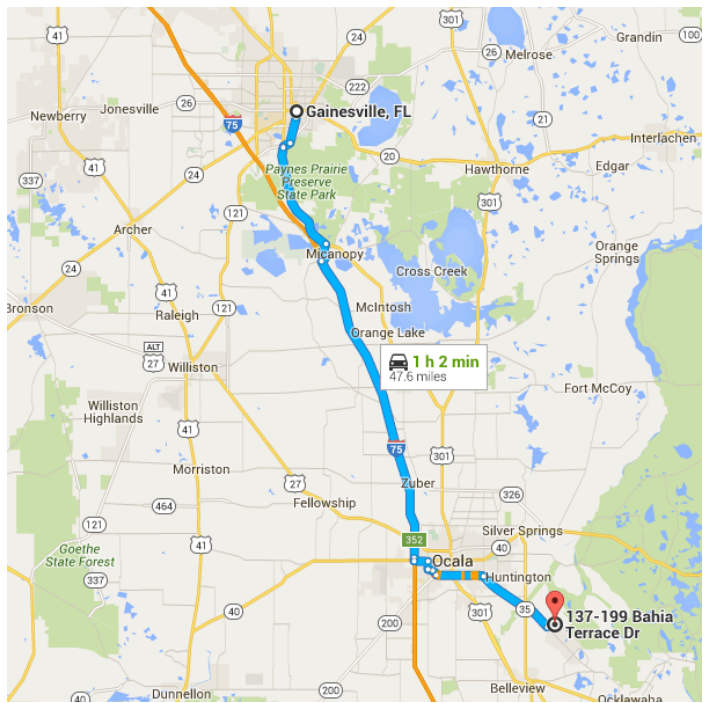

### Take S Main St to US-441 S

6 min (3.0 mi)

- ↑ 1. Head south on S Main St toward SW 1 Ave/SW 1st Ave  
0.5 mi
- 📍 2. At the traffic circle, take the 3rd exit and stay on S Main St  
1.9 mi
- ➡ 3. Turn right onto FL-331 S/SW Williston Rd  
0.5 mi
- ↩ 4. Turn left toward US-441 S  
0.1 mi

**Follow US-441 S and I-75 S to SW 27th Ave in Ocala**

- 32 min (33.3 mi)
- 5. Slight left onto US-441 S
- 8.0 mi
- 6. Turn right onto Co Rd 234
- 1.4 mi
- 7. Turn left to merge onto I-75 S
- 22.6 mi
- 8. Take exit 352 for FL-40 toward Ocala/Sliver Springs
- 0.2 mi
- 9. Turn left onto FL-40 E/W Silver Springs Blvd
- 1.0 mi

**Take SW 17th St and SE Maricamp Rd to Bahia Terrace Dr**

- 22 min (11.4 mi)
- 10. Turn right onto SW 27th Ave
- 0.6 mi
- 11. Turn left onto SW 10th St
- 0.4 mi

- ↑ 12. Continue onto SW 20th Ct

---

- ↑ 13. SW 20th Ct turns slightly right and becomes SW 17th St

---

- ↑ 14. Continue onto SE Maricamp Rd

---

- ↶ 15. Turn left onto Midway Rd

---

- ↶ 16. Turn left onto Bahia Rd

---

- ↶ 17. Turn left onto Bahia Terrace Dr  
i Destination will be on the right