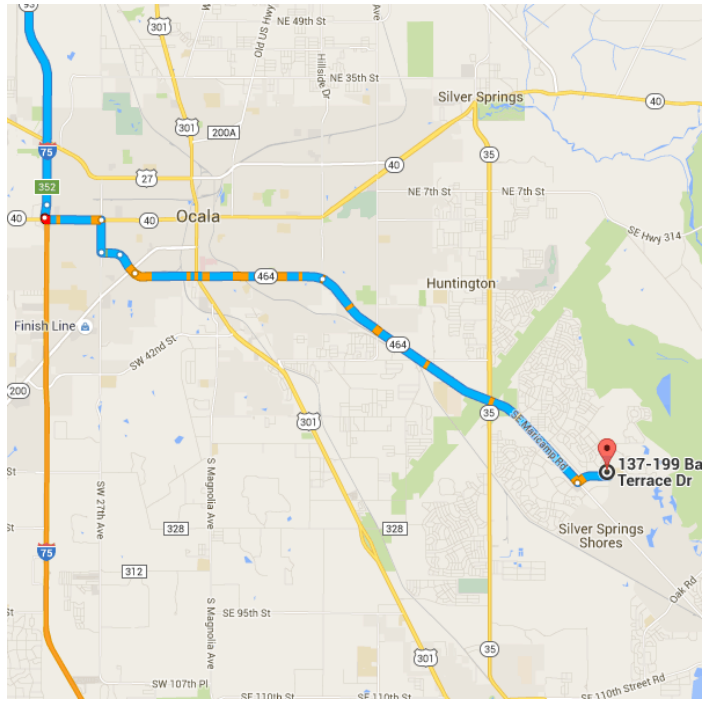

- ↑ 12. Continue onto SW 20th Ct

- ↑ 13. SW 20th Ct turns slightly right and becomes SW 17th St

---

- ↑ 14. Continue onto SE Maricamp Rd

- ↶ 15. Turn left onto Midway Rd

- ↶ 16. Turn left onto Bahia Rd

- ↶ 17. Turn left onto Bahia Terrace Dr
  i Destination will be on the right