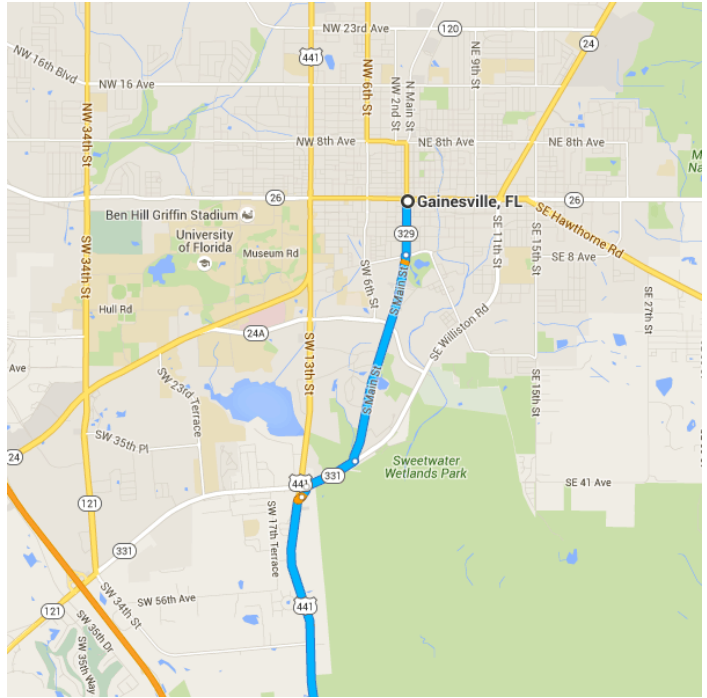

### Take S Main St to US-441 S

6 min (3.0 mi)

- ↑ 1. Head south on S Main St toward SW 1 Ave/SW 1st Ave  
0.5 mi
- 📍 2. At the traffic circle, take the 3rd exit and stay on S Main St  
1.9 mi
- ➡ 3. Turn right onto FL-331 S/SW Williston Rd  
0.5 mi
- ↩ 4. Turn left toward US-441 S  
0.1 mi

**Follow US-441 S and I-75 S to SW 27th Ave in Ocala**

- 32 min (33.3 mi)
- 5. Slight left onto US-441 S
- 8.0 mi
- 6. Turn right onto Co Rd 234
- 1.4 mi
- 7. Turn left to merge onto I-75 S
- 22.6 mi
- 8. Take exit 352 for FL-40 toward Ocala/Sliver Springs
- 0.2 mi
- 9. Turn left onto FL-40 E/W Silver Springs Blvd
- 1.0 mi

**Take SW 17th St and SE Maricamp Rd to Bahia Terrace Dr**

- 22 min (11.4 mi)
- 10. Turn right onto SW 27th Ave
- 0.6 mi
- 11. Turn left onto SW 10th St
- 0.4 mi

- ↑ 12. Continue onto SW 20th Ct

---

- ↑ 13. SW 20th Ct turns slightly right and becomes SW 17th St

---

- ↑ 14. Continue onto SE Maricamp Rd

---

- ↶ 15. Turn left onto Midway Rd

---

- ↶ 16. Turn left onto Bahia Rd

---

- ↶ 17. Turn left onto Bahia Terrace Dr  
i Destination will be on the right