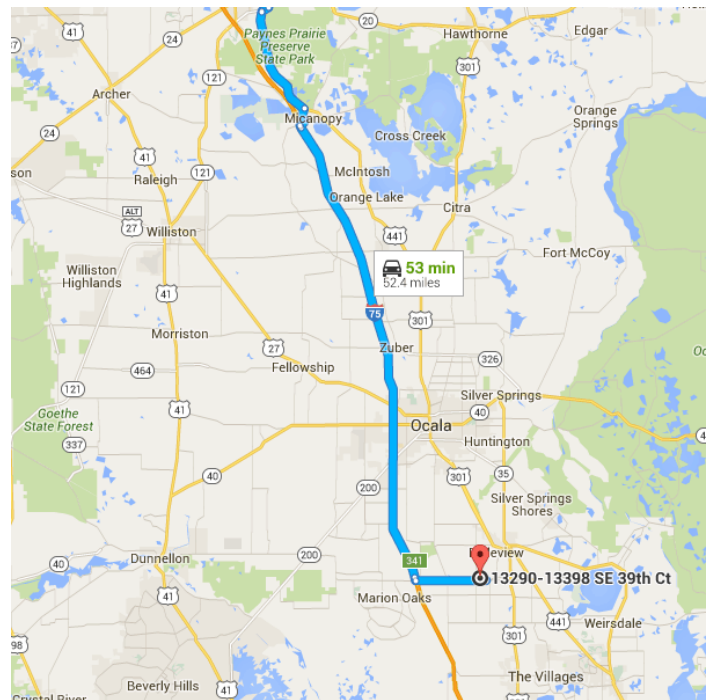

### Get on I-75 S from S Main St and US-441 S

17 min (12.6 mi)

- ↑ 1. Head south on S Main St toward SW 1 Ave/SW 1st Ave  
0.5 mi
- 📍 2. At the traffic circle, take the 3rd exit and stay on S Main St  
1.9 mi
- ➡ 3. Turn right onto FL-331 S/SW Williston Rd  
0.5 mi
- ↶ 4. Turn left toward US-441 S  
0.1 mi
- ↷ 5. Slight left onto US-441 S  
8.0 mi

➤ 6. Turn right onto Co Rd 234

\_\_\_\_\_ 1.4 mi

⤴ 7. Turn left to merge onto I-75 S

\_\_\_\_\_ 0.2 mi

**Follow I-75 S to SW County Hwy 484 in Marion County. Take exit 341 from I-75 S**

\_\_\_\_\_ 28 min (34.1 mi)

⤴ 8. Merge onto I-75 S

\_\_\_\_\_ 33.9 mi

➤ 9. Take exit 341 for Marion County 484 toward Belleview/Dunnellon

\_\_\_\_\_ 0.2 mi

**Continue on SW County Hwy 484. Drive to SE 39th Ct**

\_\_\_\_\_ 9 min (5.7 mi)

⤴ 10. Use the left 2 lanes to turn left onto SW County Hwy 484 (signs for Belleview)

\_\_\_\_\_ 5.0 mi

↶ 11. Slight left toward SE 135th St/SE County Hwy 484

417 ft

↶ 12. Turn left onto SE 135th St/SE County Hwy 484