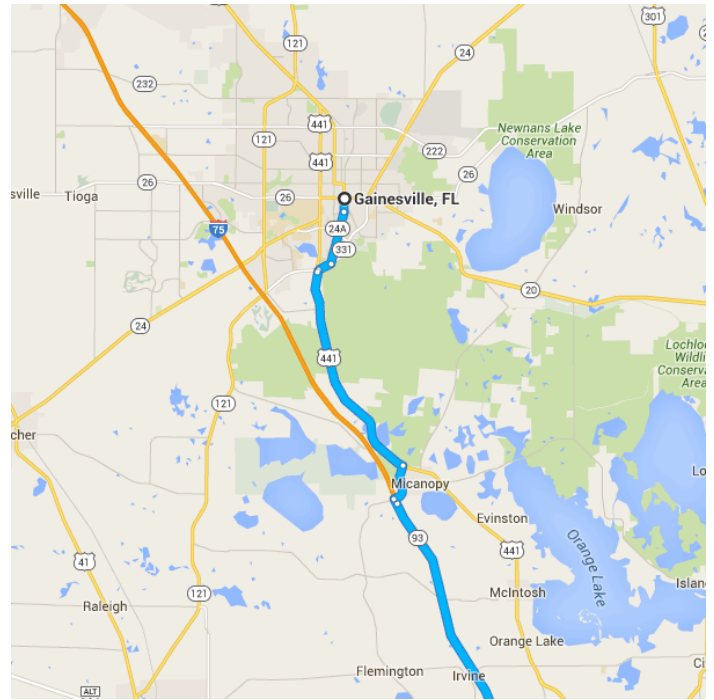

### Get on I-75 S from S Main St and US-441 S

17 min (12.6 mi)

- ↑ 1. Head south on S Main St toward SW 1 Ave/SW 1st Ave  
0.5 mi
- 📍 2. At the traffic circle, take the 3rd exit and stay on S Main St  
1.9 mi
- ➡ 3. Turn right onto FL-331 S/SW Williston Rd  
0.5 mi
- ↶ 4. Turn left toward US-441 S  
0.1 mi
- ↷ 5. Slight left onto US-441 S  
8.0 mi

➤ 6. Turn right onto Co Rd 234

\_\_\_\_\_ 1.4 mi

⤴ 7. Turn left to merge onto I-75 S

\_\_\_\_\_ 0.2 mi

**Follow I-75 S to SW County Hwy 484 in Marion County. Take exit 341 from I-75 S**

\_\_\_\_\_ 28 min (34.1 mi)

⤴ 8. Merge onto I-75 S

\_\_\_\_\_ 33.9 mi

➤ 9. Take exit 341 for Marion County 484 toward Belleview/Dunnellon

\_\_\_\_\_ 0.2 mi

**Continue on SW County Hwy 484. Drive to SE 39th Ct**

\_\_\_\_\_ 9 min (5.7 mi)

0.5 mi

↷ 13. Turn right onto SE 39th Ct

 Destination will be on the left

0.2 mi