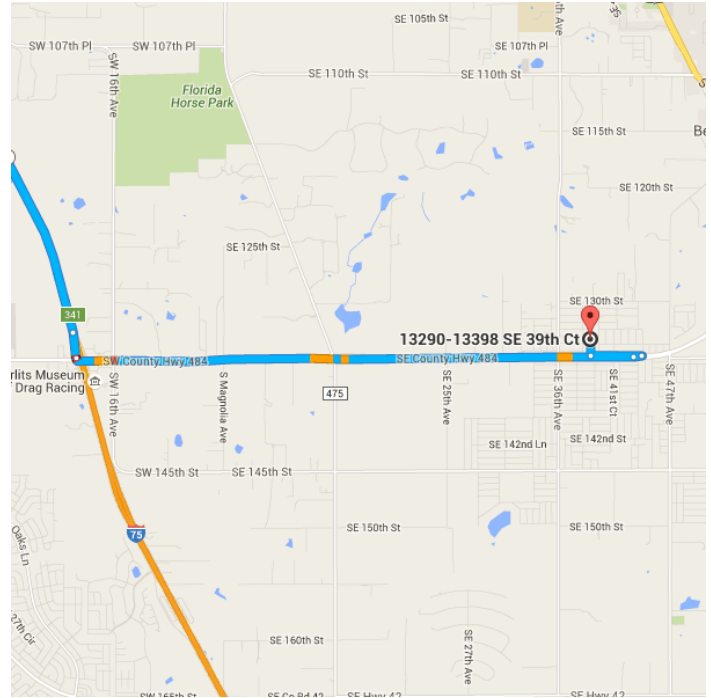

### Get on I-75 S from S Main St and US-441 S

17 min (12.6 mi)

- ↑ 1. Head south on S Main St toward SW 1 Ave/SW 1st Ave  
0.5 mi
- 📍 2. At the traffic circle, take the 3rd exit and stay on S Main St  
1.9 mi
- ➡ 3. Turn right onto FL-331 S/SW Williston Rd  
0.5 mi
- ↶ 4. Turn left toward US-441 S  
0.1 mi
- ↷ 5. Slight left onto US-441 S  
8.0 mi

⤴ 8. Merge onto I-75 S

\_\_\_\_\_ 33.9 mi

➤ 9. Take exit 341 for Marion County 484 toward Belleview/Dunnellon

\_\_\_\_\_ 0.2 mi

**Continue on SW County Hwy 484. Drive to SE 39th Ct**

\_\_\_\_\_ 9 min (5.7 mi)

⤴ 10. Use the left 2 lanes to turn left onto SW County Hwy 484 (signs for Belleview)

\_\_\_\_\_ 5.0 mi

↶ 11. Slight left toward SE 135th St/SE County Hwy 484

417 ft

↶ 12. Turn left onto SE 135th St/SE County Hwy 484

0.5 mi

↷ 13. Turn right onto SE 39th Ct

 Destination will be on the left

0.2 mi