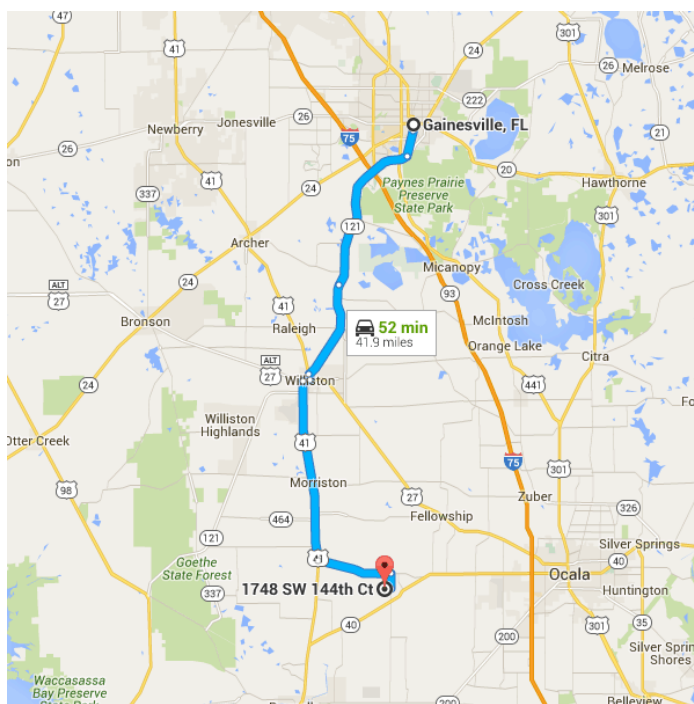

Map data ©2016 Google, INEGI 5 mi

Gainesville, FL

Follow S Main St to SW Williston Rd

5 min (2.4 mi)

- ↑ 1. Head south on S Main St toward SW 1 Ave/SW 1st Ave

0.5 mi

- 📍 2. At the traffic circle, take the 3rd exit and stay on S Main St

1.9 mi

Follow SW Williston Rd, FL-121 S and US-41 S to W Hwy 328 in Marion County

- 39 min (32.6 mi)
- 3. Turn right onto SW Williston Rd
- 11.6 mi
- ↑ 4. Continue onto FL-121 S
- 7.1 mi
- ↶ 5. Slight left onto N Main St
- 0.4 mi
- 6. Turn right onto W Noble Ave
- 0.5 mi
- ↶ 7. Turn left onto US-41 S/NW 7th St
- 12.9 mi
- [Continue to follow US-41 S](#)

Continue on W Hwy 328. Drive to SW 144th Ct

- 9 min (6.9 mi)
- ↶ 8. Turn left onto W Hwy 328
- 5.3 mi
- 9. Turn right onto SW 140th Ave
- 1.0 mi

➤ 10. Turn right onto SW 16th Pl/Wild Olive Dr

[i](#) Continue to follow SW 16th Pl

0.5 mi

⤵ 11. Sharp left onto SW 144th Ct

[i](#) Destination will be on the left

240 ft

1748 SW 144th Ct

Ocala, FL 34481