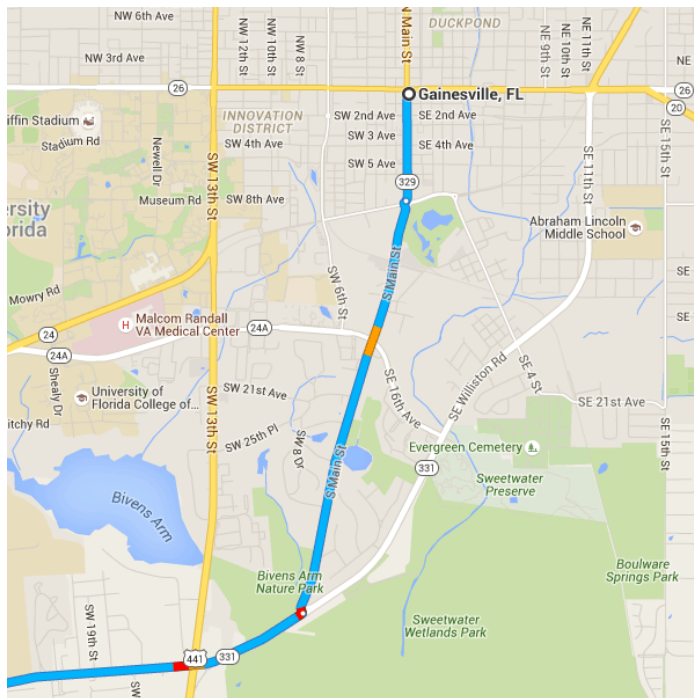

Map data ©2016 Google, INEGI 5 mi

Gainesville, FL

Follow S Main St to SW Williston Rd

5 min (2.4 mi)

- ↑ 1. Head south on S Main St toward SW 1 Ave/SW 1st Ave

0.5 mi

- 📍 2. At the traffic circle, take the 3rd exit and stay on S Main St

1.9 mi

Follow SW Williston Rd, FL-121 S and US-41 S to W Hwy 328 in Marion County

- 39 min (32.6 mi)
- 3. Turn right onto SW Williston Rd
- 11.6 mi
- ↑ 4. Continue onto FL-121 S
- 7.1 mi
- ↶ 5. Slight left onto N Main St
- 0.4 mi
- 6. Turn right onto W Noble Ave
- 0.5 mi
- ↶ 7. Turn left onto US-41 S/NW 7th St
- 12.9 mi
- [Continue to follow US-41 S](#)

Continue on W Hwy 328. Drive to SW 144th Ct

- 9 min (6.9 mi)
- ↶ 8. Turn left onto W Hwy 328
- 5.3 mi
- 9. Turn right onto SW 140th Ave
- 1.0 mi

➤ 10. Turn right onto SW 16th Pl/Wild Olive Dr

[i](#) Continue to follow SW 16th Pl

0.5 mi

⤵ 11. Sharp left onto SW 144th Ct

[i](#) Destination will be on the left

240 ft

1748 SW 144th Ct

Ocala, FL 34481