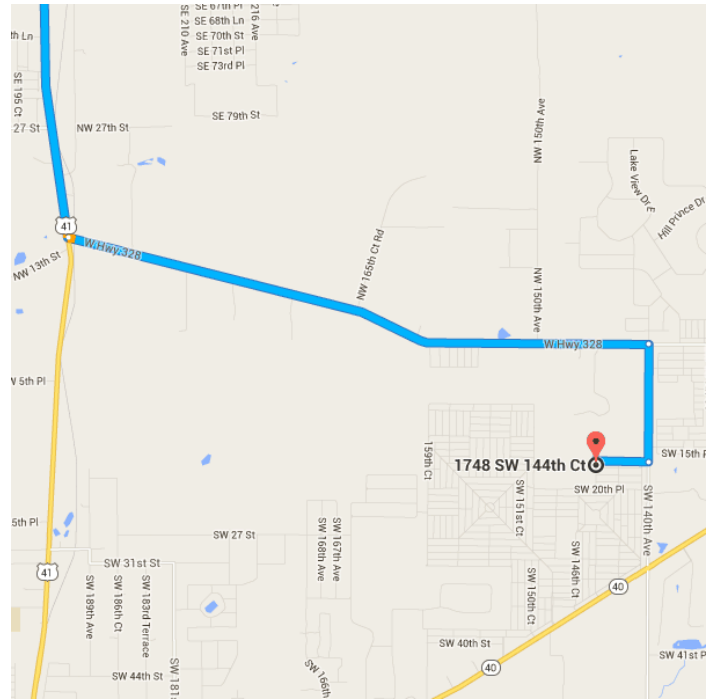

Map data ©2016 Google, INEGI 5 mi

Gainesville, FL

Follow S Main St to SW Williston Rd

5 min (2.4 mi)

- ↑ 1. Head south on S Main St toward SW 1 Ave/SW 1st Ave

0.5 mi

- 📍 2. At the traffic circle, take the 3rd exit and stay on S Main St

1.9 mi

Follow SW Williston Rd, FL-121 S and US-41 S to W Hwy 328 in Marion County

- 39 min (32.6 mi)
- 3. Turn right onto SW Williston Rd
- 11.6 mi
- ↑ 4. Continue onto FL-121 S
- 7.1 mi
- ↶ 5. Slight left onto N Main St
- 0.4 mi
- 6. Turn right onto W Noble Ave
- 0.5 mi
- ↶ 7. Turn left onto US-41 S/NW 7th St
- 12.9 mi
- [Continue to follow US-41 S](#)

Continue on W Hwy 328. Drive to SW 144th Ct

- 9 min (6.9 mi)
- ↶ 8. Turn left onto W Hwy 328
- 5.3 mi
- 9. Turn right onto SW 140th Ave
- 1.0 mi

➤ 10. Turn right onto SW 16th Pl/Wild Olive Dr

[i](#) Continue to follow SW 16th Pl

0.5 mi

⤵ 11. Sharp left onto SW 144th Ct

[i](#) Destination will be on the left

240 ft

1748 SW 144th Ct

Ocala, FL 34481