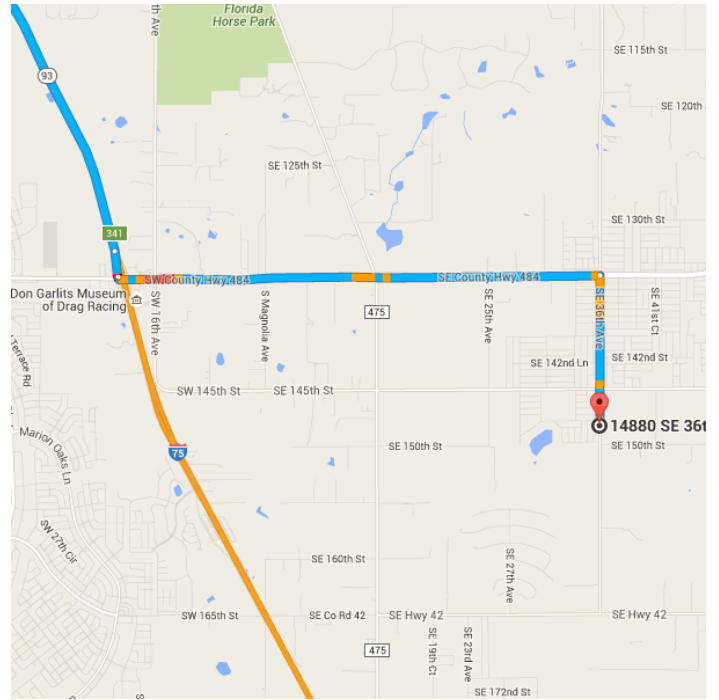

### Get on I-75 S from S Main St and US-441 S

17 min (12.6 mi)

- ↑ 1. Head south on S Main St toward SW 1 Ave/SW 1st Ave  
0.5 mi
- 📍 2. At the traffic circle, take the 3rd exit and stay on S Main St  
1.9 mi
- ↗ 3. Turn right onto FL-331 S/SW Williston Rd  
0.5 mi
- ↖ 4. Turn left toward US-441 S  
0.1 mi

- 5. Slight left onto US-441 S  
8.0 mi
- 6. Turn right onto Co Rd 234  
1.4 mi
- 7. Turn left to merge onto I-75 S  
0.2 mi

**Follow I-75 S to SW County Hwy 484 in Marion County. Take exit 341 from I-75 S**

- 8. Merge onto I-75 S  
28 min (34.1 mi)
- 9. Take exit 341 for Marion County 484 toward Belleview/Dunnellon  
33.9 mi
- 0.2 mi

**Continue on SW County Hwy 484. Drive to SE 36th Ave**

- 10. Use the left 2 lanes to turn left onto SW County Hwy 484 (signs for Belleview)  
9 min (5.7 mi)
- 4.3 mi

- 11. Turn right onto SE 36th Ave  
 ⓘ Destination will be on the right

1.3 mi

14880 SE 36th Ave

Summerfield, FL 34491