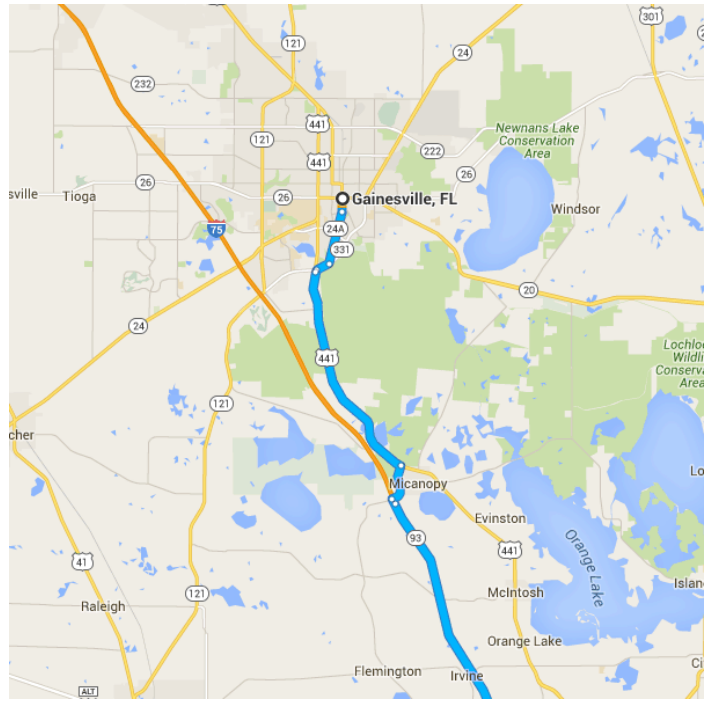

5. Slight left onto US-441 S
  8.0 mi
6. Turn right onto Co Rd 234
  1.4 mi
7. Turn left to merge onto I-75 S
  0.2 mi