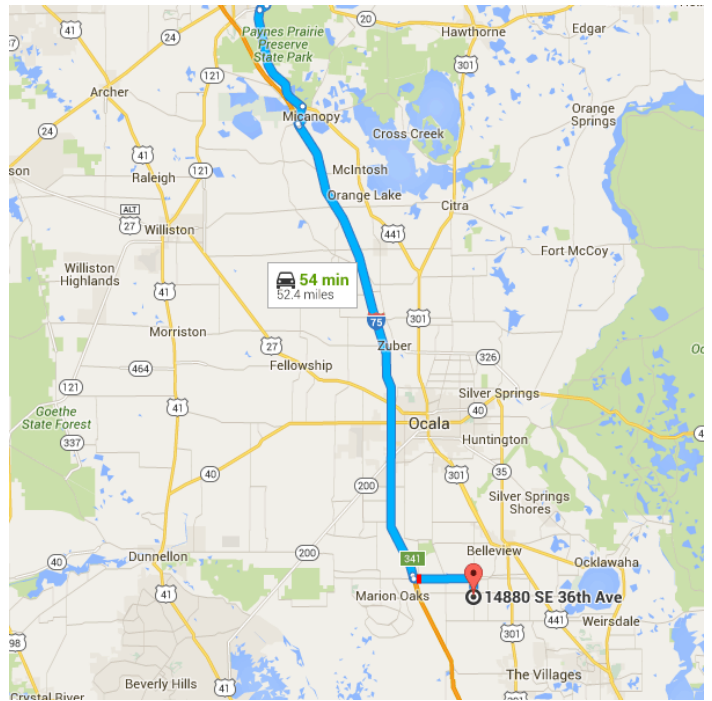

### Get on I-75 S from S Main St and US-441 S

17 min (12.6 mi)

- ↑ 1. Head south on S Main St toward SW 1 Ave/SW 1st Ave  
0.5 mi
- 📍 2. At the traffic circle, take the 3rd exit and stay on S Main St  
1.9 mi
- ↗ 3. Turn right onto FL-331 S/SW Williston Rd  
0.5 mi
- ↖ 4. Turn left toward US-441 S  
0.1 mi

- 5. Slight left onto US-441 S  
8.0 mi
- 6. Turn right onto Co Rd 234  
1.4 mi
- 7. Turn left to merge onto I-75 S  
0.2 mi

**Follow I-75 S to SW County Hwy 484 in Marion County. Take exit 341 from I-75 S**

- 8. Merge onto I-75 S  
28 min (34.1 mi)
- 9. Take exit 341 for Marion County 484 toward Belleview/Dunnellon  
33.9 mi
- 0.2 mi

**Continue on SW County Hwy 484. Drive to SE 36th Ave**

- 10. Use the left 2 lanes to turn left onto SW County Hwy 484 (signs for Belleview)  
9 min (5.7 mi)
- 4.3 mi

- 11. Turn right onto SE 36th Ave  
 ⓘ Destination will be on the right

1.3 mi

14880 SE 36th Ave

Summerfield, FL 34491