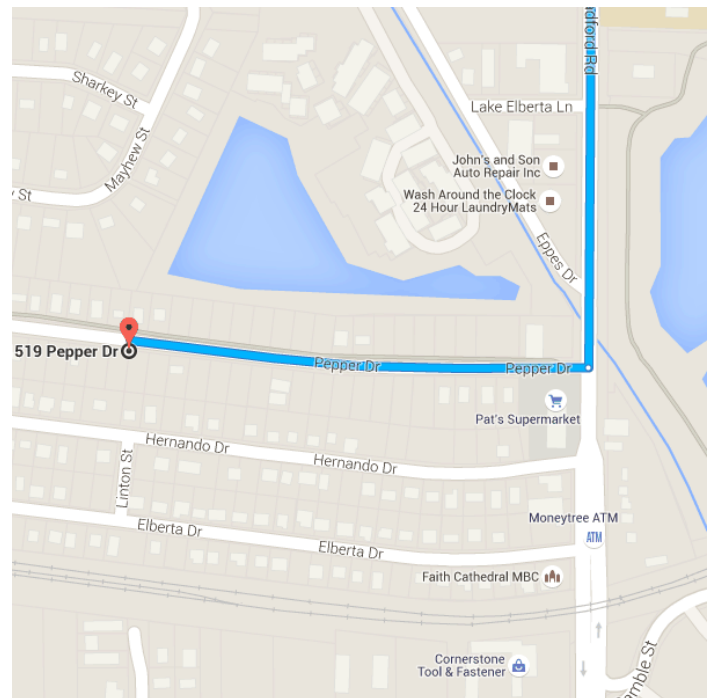

Map data ©2016 Google 2000 ft

Tallahassee, FL

Take E Gaines St and N Lake Bradford Rd to Pepper Dr

7 min (1.9 mi)

- ↑ 1. Head south on S Monroe St toward Apalachee Pkwy
23 ft
- ↑ 2. Continue straight to stay on S Monroe St
0.1 mi
- ↑ 3. Continue straight to stay on S Monroe St
413 ft
- 4. Turn right onto E Gaines St
1.0 mi

5. At the traffic circle, continue straight onto FL-371 E/W Gaines St

 Continue to follow FL-371 E

0.2 mi

6. Use the left lane to turn left onto N Lake Bradford Rd

449 ft

7. Continue straight to stay on N Lake Bradford Rd

0.4 mi

8. Turn right onto Pepper Dr

 Destination will be on the left

59 s (0.3 mi)

1421-1519 Pepper Dr

Tallahassee, FL 32304

These directions are for planning purposes only. You may find that construction projects, traffic, weather, or other events may cause conditions to differ from the map results, and you should plan your route accordingly. You must obey all signs or notices regarding your route.