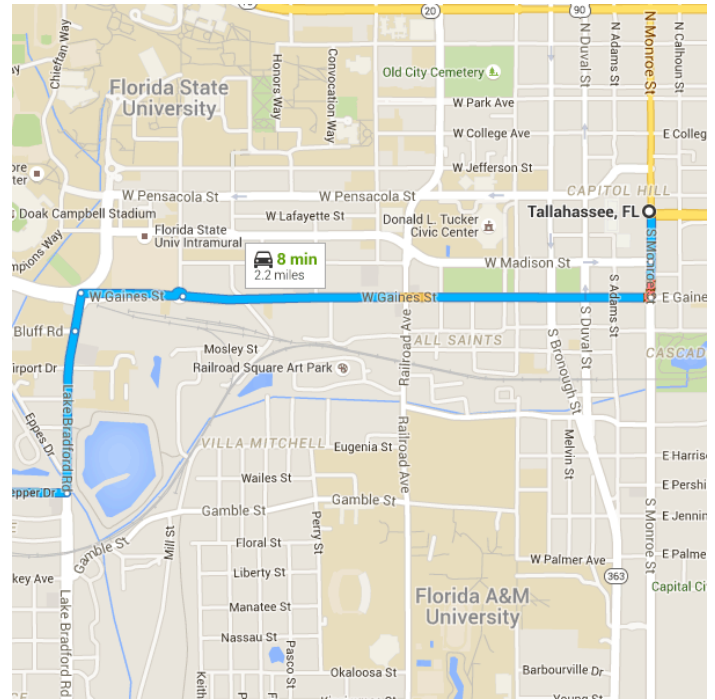

Map data ©2016 Google 2000 ft

Tallahassee, FL

Take E Gaines St and N Lake Bradford Rd to Pepper Dr

7 min (1.9 mi)

- ↑ 1. Head south on S Monroe St toward Apalachee Pkwy
23 ft
- ↑ 2. Continue straight to stay on S Monroe St
0.1 mi
- ↑ 3. Continue straight to stay on S Monroe St
413 ft
- 4. Turn right onto E Gaines St
1.0 mi

5. At the traffic circle, continue straight onto FL-371 E/W Gaines St

 Continue to follow FL-371 E

0.2 mi

6. Use the left lane to turn left onto N Lake Bradford Rd

449 ft

7. Continue straight to stay on N Lake Bradford Rd

0.4 mi

8. Turn right onto Pepper Dr

 Destination will be on the left

59 s (0.3 mi)

1421-1519 Pepper Dr

Tallahassee, FL 32304

These directions are for planning purposes only. You may find that construction projects, traffic, weather, or other events may cause conditions to differ from the map results, and you should plan your route accordingly. You must obey all signs or notices regarding your route.