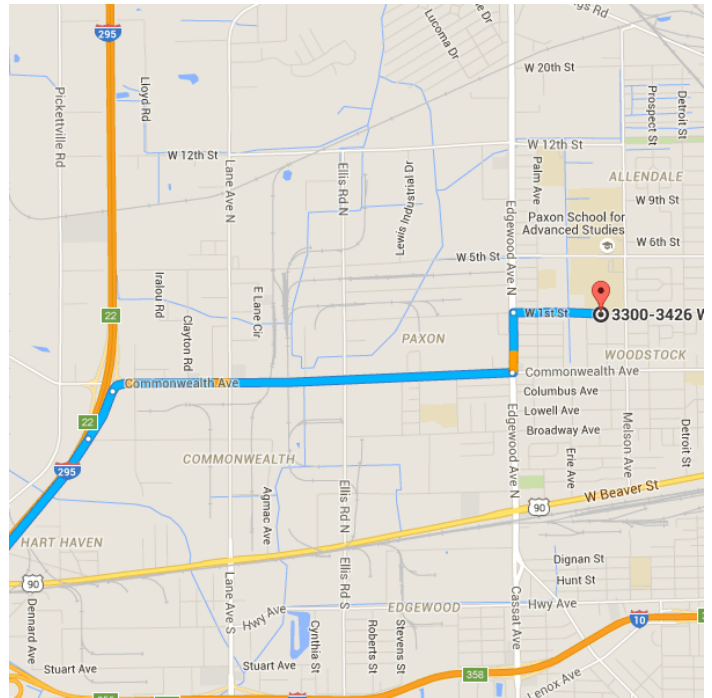

Map data ©2015 Google, INEGI 10 mi

Gainesville, FL

- ↑ 1. Head north on S Main St toward NE State Rd 24/E University Ave

_____ 9 s (118 ft)

8. Take exit 22 for Commonwealth Ave
0.2 mi

Continue on Commonwealth Ave. Drive to W 1st St

7 min (2.4 mi)

9. Use the right 2 lanes to turn right onto Commonwealth Ave
1.8 mi

10. Turn left onto Edgewood Ave N
0.3 mi

11. Turn right onto W 1st St
Destination will be on the right
0.4 mi

3300-3426 W 1st St

Jacksonville, FL 32254