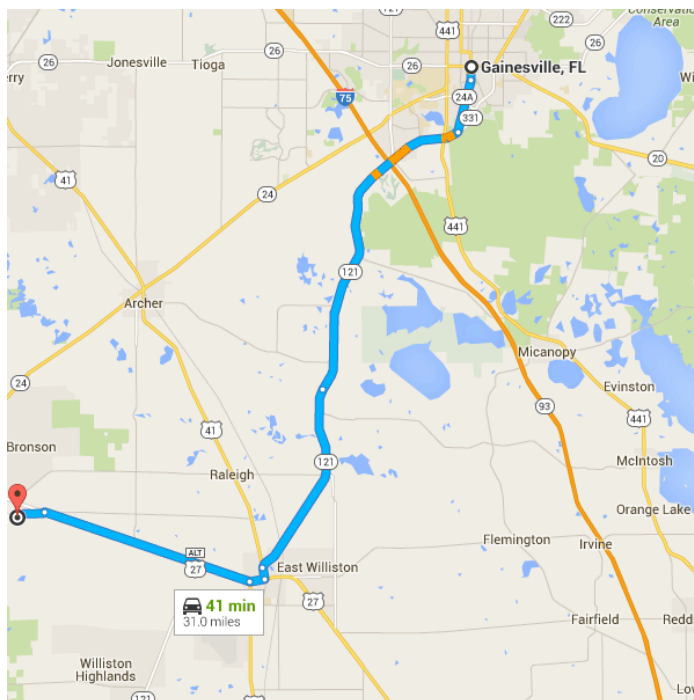

Map data ©2015 Google 2 mi

Gainesville, FL

Follow S Main St to SW Williston Rd

- ↑ 1. Head south on S Main St toward SW 1 Ave/SW 1st Ave

- 📍 2. At the traffic circle, take the 3rd exit and stay on S Main St

Follow SW Williston Rd and FL-121 S to US-27 ALT N in Williston

- _____ 25 min (19.7 mi)
- 3. Turn right onto SW Williston Rd
- _____ 11.6 mi
- ↑ 4. Continue onto FL-121 S
- _____ 7.1 mi
- ↙ 5. Slight left onto N Main St
- _____ 0.4 mi
- 6. Turn right onto W Noble Ave
- _____ 0.5 mi

Continue on US-27 ALT N. Drive to NE 107th Ct

- _____ 10 min (8.9 mi)
- ↑ 7. Continue straight onto US-27 ALT N
- _____ 7.7 mi
- ↙ 8. Turn left onto NE 60th St
- _____ 1.0 mi

9. Turn left onto NE 107th Ct
Destination will be on the left