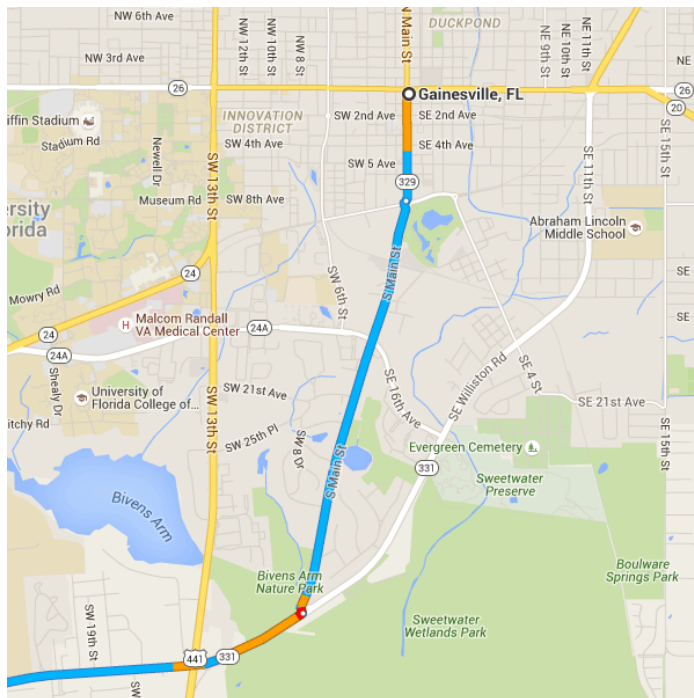

Map data ©2015 Google 2 mi

Gainesville, FL

Follow S Main St to SW Williston Rd

- ↑ 1. Head south on S Main St toward SW 1 Ave/SW 1st Ave

- 📍 2. At the traffic circle, take the 3rd exit and stay on S Main St

Follow SW Williston Rd and FL-121 S to US-27 ALT N in Williston

- _____ 25 min (19.7 mi)
- 3. Turn right onto SW Williston Rd
- _____ 11.6 mi
- ↑ 4. Continue onto FL-121 S
- _____ 7.1 mi
- ↙ 5. Slight left onto N Main St
- _____ 0.4 mi
- 6. Turn right onto W Noble Ave
- _____ 0.5 mi

Continue on US-27 ALT N. Drive to NE 107th Ct

- _____ 10 min (8.9 mi)
- ↑ 7. Continue straight onto US-27 ALT N
- _____ 7.7 mi
- ↙ 8. Turn left onto NE 60th St
- _____ 1.0 mi

9. Turn left onto NE 107th Ct
Destination will be on the left

0.1 mi

5971 NE 107th Ct

Bronson, FL 32621