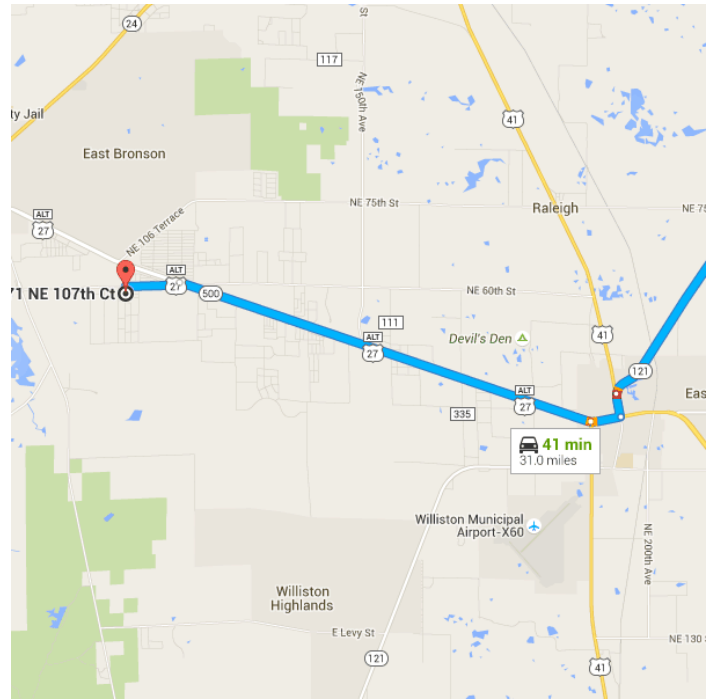

Map data ©2015 Google 2 mi

Gainesville, FL

Follow S Main St to SW Williston Rd

- ↑ 1. Head south on S Main St toward SW 1 Ave/SW 1st Ave

- 📍 2. At the traffic circle, take the 3rd exit and stay on S Main St

Follow SW Williston Rd and FL-121 S to US-27 ALT N in Williston

- _____ 25 min (19.7 mi)
- 3. Turn right onto SW Williston Rd
- _____ 11.6 mi
- ↑ 4. Continue onto FL-121 S
- _____ 7.1 mi
- ↙ 5. Slight left onto N Main St
- _____ 0.4 mi
- 6. Turn right onto W Noble Ave
- _____ 0.5 mi

Continue on US-27 ALT N. Drive to NE 107th Ct

- _____ 10 min (8.9 mi)
- ↑ 7. Continue straight onto US-27 ALT N
- _____ 7.7 mi
- ↙ 8. Turn left onto NE 60th St
- _____ 1.0 mi

9. Turn left onto NE 107th Ct
Destination will be on the left

0.1 mi

5971 NE 107th Ct

Bronson, FL 32621