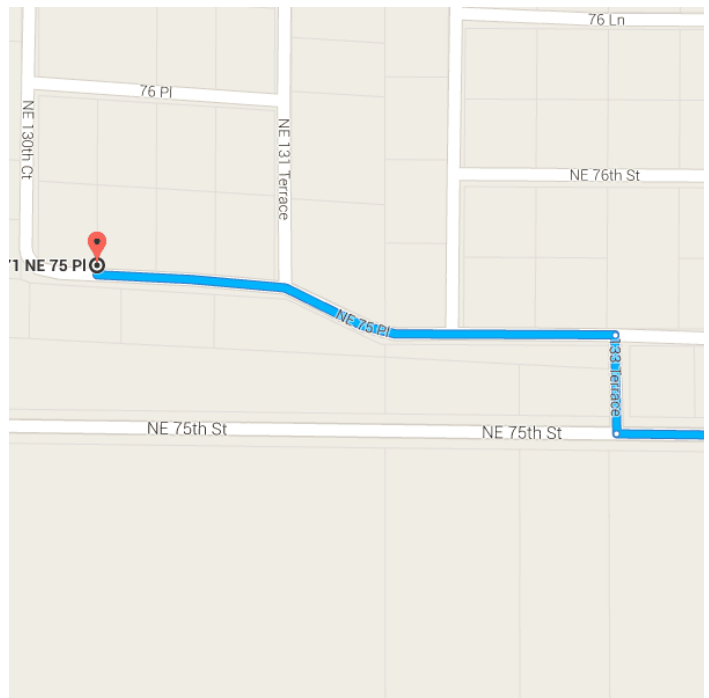

Map data ©2015 Google 2 mi

Gainesville, FL

Take SW Williston Rd and NE 75th St to 133 Terrace in Levy County

- 34 min (25.5 mi)

↑ 1. Head south on S Main St toward SW 1 Ave/SW 1st Ave
- 0.5 mi

📍 2. At the traffic circle, take the 3rd exit and stay on S Main St
- 1.9 mi

↗ 3. Turn right onto SW Williston Rd
- 11.6 mi

↑ 4. Continue onto FL-121 S
- 3.1 mi

- 5. Turn right onto NE 75th St
_____ 2.8 mi
- ↑ 6. Continue onto NE 75 St
_____ 0.5 mi
- ↑ 7. Continue onto NE 106 Terrace
_____ 318 ft
- ↑ 8. Continue onto NE 75th St
_____ 5.0 mi

Drive to NE 75 PI

- _____ 1 min (0.3 mi)
- 9. Turn right onto 133 Terrace
_____ 292 ft
- ↶ 10. Turn left onto NE 75 PI
 - 📘 Destination will be on the right
- _____ 0.3 mi

13071 NE 75 PI

Bronson, FL 32621

These directions are for planning purposes only. You may find that construction projects, traffic, weather, or other events may cause conditions to differ from the map results, and you should plan your route accordingly. You must obey all signs or notices regarding your route.