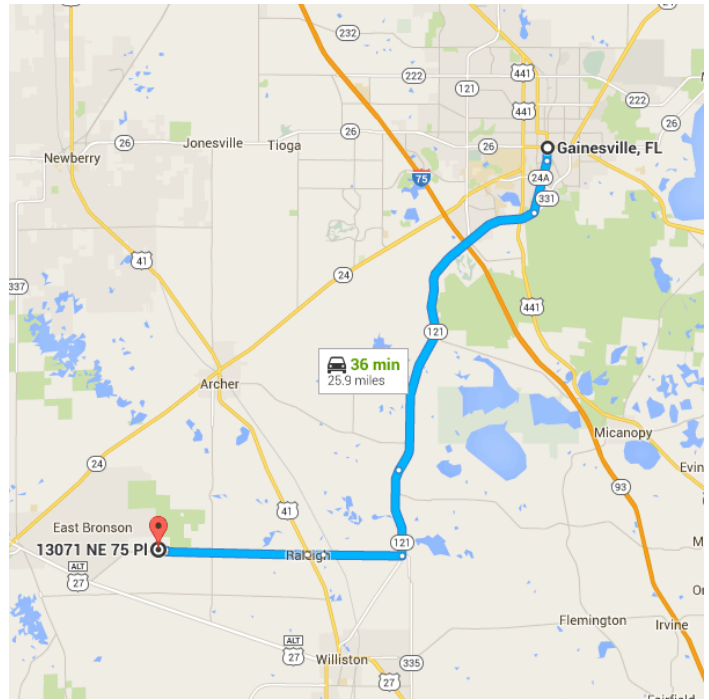

Map data ©2015 Google 2 mi

Gainesville, FL

Take SW Williston Rd and NE 75th St to 133 Terrace in Levy County

- 34 min (25.5 mi)

↑ 1. Head south on S Main St toward SW 1 Ave/SW 1st Ave
- 0.5 mi

📍 2. At the traffic circle, take the 3rd exit and stay on S Main St
- 1.9 mi

↗ 3. Turn right onto SW Williston Rd
- 11.6 mi

↑ 4. Continue onto FL-121 S
- 3.1 mi

- 5. Turn right onto NE 75th St
_____ 2.8 mi
- ↑ 6. Continue onto NE 75 St
_____ 0.5 mi
- ↑ 7. Continue onto NE 106 Terrace
_____ 318 ft
- ↑ 8. Continue onto NE 75th St
_____ 5.0 mi

Drive to NE 75 PI

- _____ 1 min (0.3 mi)
- 9. Turn right onto 133 Terrace
_____ 292 ft
- ↶ 10. Turn left onto NE 75 PI
 - 📘 Destination will be on the right
- _____ 0.3 mi

13071 NE 75 PI

Bronson, FL 32621