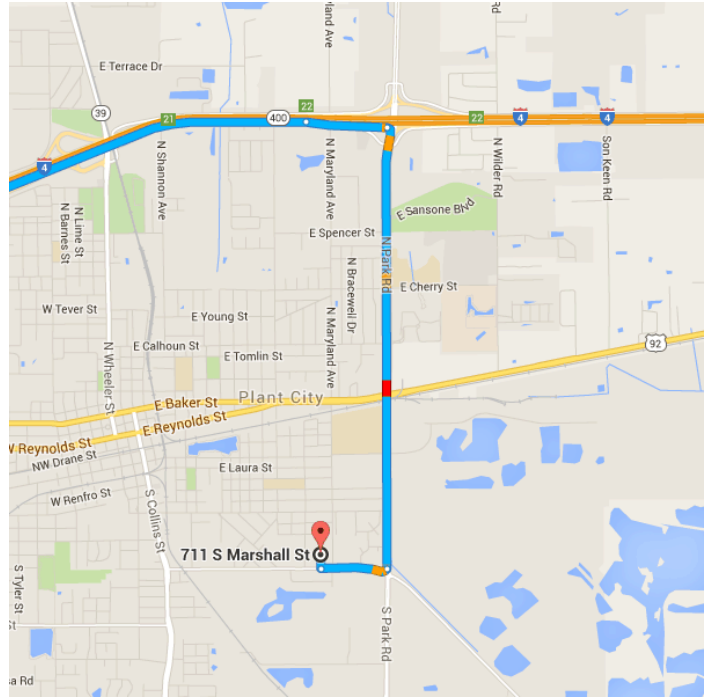

Map data ©2015 Google 5 mi

Tampa, FL

Get on FL-618 Toll E from E Twiggs St

3 min (0.7 mi)

- ↑ 1. Head east on E Zack St toward N Morgan St
262 ft
- ↘ 2. Turn right at the 1st cross street onto N Morgan St
292 ft
- ↙ 3. Turn left at the 1st cross street onto E Twiggs St
0.3 mi
- ↘ 4. Turn right onto N Nebraska Ave
413 ft

- 5. Sharp left onto the ramp to I-75 E/Brandon

 Toll road

0.2 mi

Take I-4 E to N Park Rd in Plant City. Take exit 22 from I-4 E

- 6. Merge onto FL-618 Toll E

 Toll road

21 min (23.2 mi)

- 7. Use the right 2 lanes to take the Crosstown Expy exit

0.4 mi

Continue on N Park Rd. Drive to S Marshall St

4 min (2.4 mi)

- 11. Turn right onto N Park Rd (signs for Hills Comm College/UF Plant City Campus/Plant City Stadium/Int'l Softball Federation World Headquarters)

2.0 mi

➤ 12. Turn right onto E Alsobrook St

➤ 13. Turn right onto S Marshall St

i Destination will be on the left

0.3 mi

328 ft

711 S Marshall St

Plant City, FL 33563