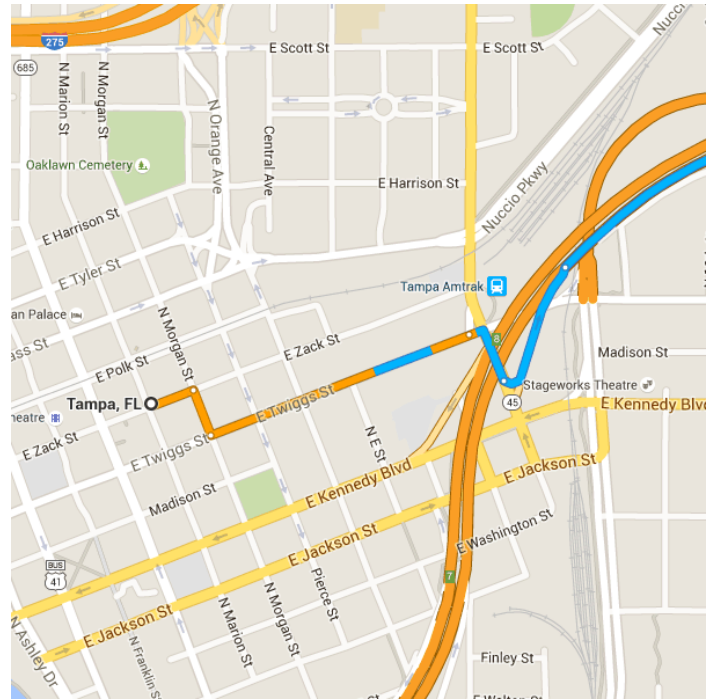

Map data ©2015 Google 5 mi

Tampa, FL

Get on FL-618 Toll E from E Twiggs St

3 min (0.7 mi)

- ↑ 1. Head east on E Zack St toward N Morgan St
262 ft
- ↘ 2. Turn right at the 1st cross street onto N Morgan St
292 ft
- ↙ 3. Turn left at the 1st cross street onto E Twiggs St
0.3 mi
- ↘ 4. Turn right onto N Nebraska Ave
413 ft

- 5. Sharp left onto the ramp to I-75 E/Brandon

 Toll road

0.2 mi

Take I-4 E to N Park Rd in Plant City. Take exit 22 from I-4 E

- 6. Merge onto FL-618 Toll E

 Toll road

21 min (23.2 mi)

- 7. Use the right 2 lanes to take the Crosstown Expy exit

0.4 mi

Continue on N Park Rd. Drive to S Marshall St

4 min (2.4 mi)

- 11. Turn right onto N Park Rd (signs for Hills Comm College/UF Plant City Campus/Plant City Stadium/Int'l Softball Federation World Headquarters)

2.0 mi

➤ 12. Turn right onto E Alsobrook St

➤ 13. Turn right onto S Marshall St

i Destination will be on the left

0.3 mi

328 ft

711 S Marshall St

Plant City, FL 33563