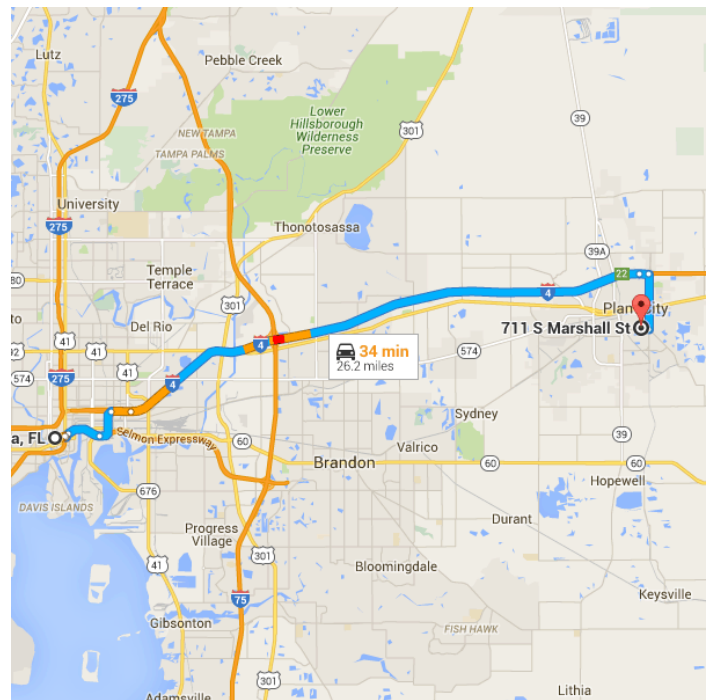

Take I-4 E to N Park Rd in Plant City. Take exit 22 from I-4 E

6. Merge onto FL-618 Toll E

Toll road

21 min (23.2 mi)

7. Use the right 2 lanes to take the Crosstown Expy exit

Toll road

1.3 mi

8. Merge onto I-4 E

1.2 mi

9. Keep right to stay on I-4 E

0.7 mi

10. Take exit 22 for Park Rd

19.6 mi

0.4 mi