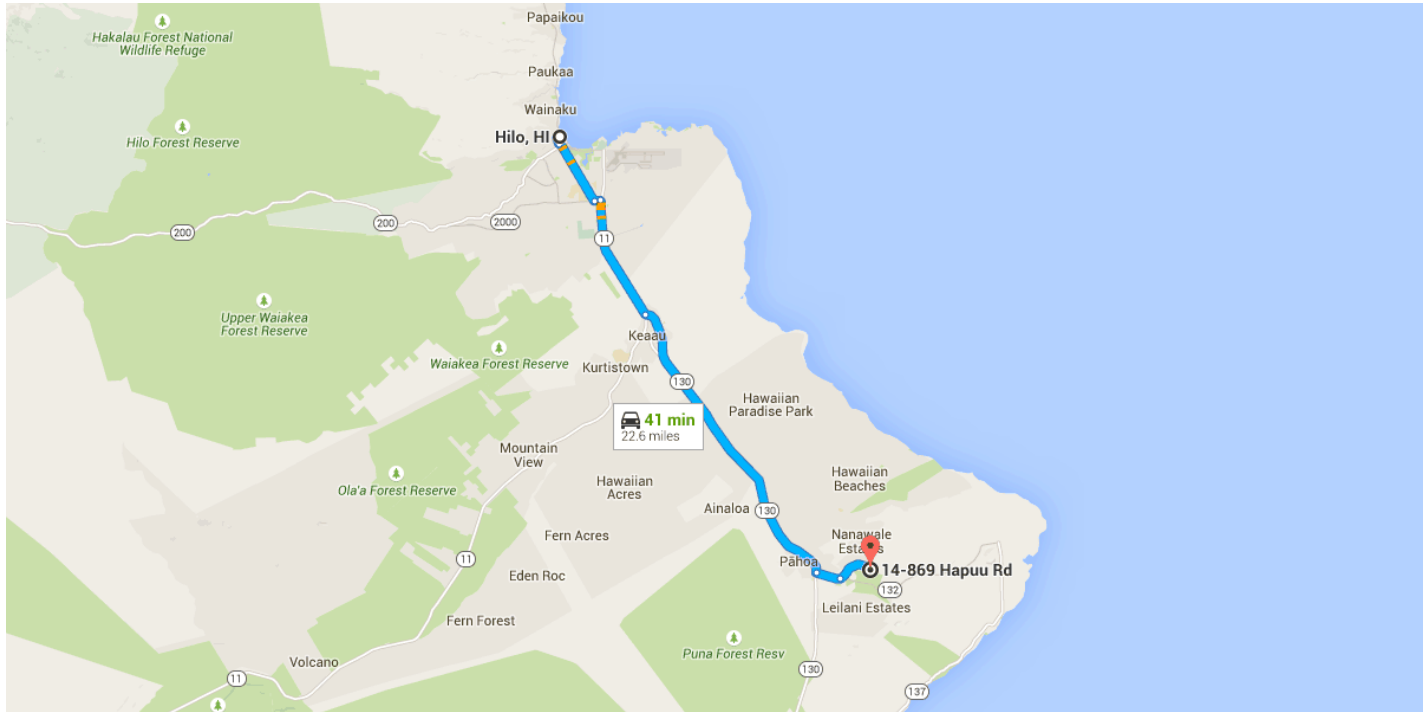

Directions from Hilo, HI to 14-869 Hapuu Rd

o Hilo, HI

Take Kinoole St to W Puainako St

2.9 mi / 10 min

- ↑ 1. Head west on Iliahi St toward Wainaku St  
0.1 mi
- ↶ 2. Turn left onto Wainaku St  
0.3 mi
- ↶ 3. Turn left onto Wailuku Dr  
184 ft
- ↑ 4. Wailuku Dr turns right and becomes Kinoole St  
2.5 mi

Follow HI-11/Hawaii Belt Rd and HI-130 to Nanawale Blvd

18.2 mi / 27 min

- ↶ 5. Turn left onto W Puainako St  
0.2 mi
- ↷ 6. Turn right onto HI-11/Hawaii Belt Rd/Kanoielehua Ave  
i Continue to follow HI-11/Hawaii Belt Rd  
4.8 mi
- ↶ 7. Use the left 2 lanes to turn left onto HI-130/Keaau Pahoia Bypass Rd  
i Continue to follow HI-130  
12.2 mi
- ↶ 8. Turn left onto Kapoho Rd  
1.0 mi

### Follow Nanawale Blvd to Hapuu Rd

1.5 mi / 4 min

- ↶ 9. Turn left onto Nanawale Blvd  
1.4 mi
- ↷ 10. Turn right onto Hapuu Rd  
i Destination will be on the right  
430 ft