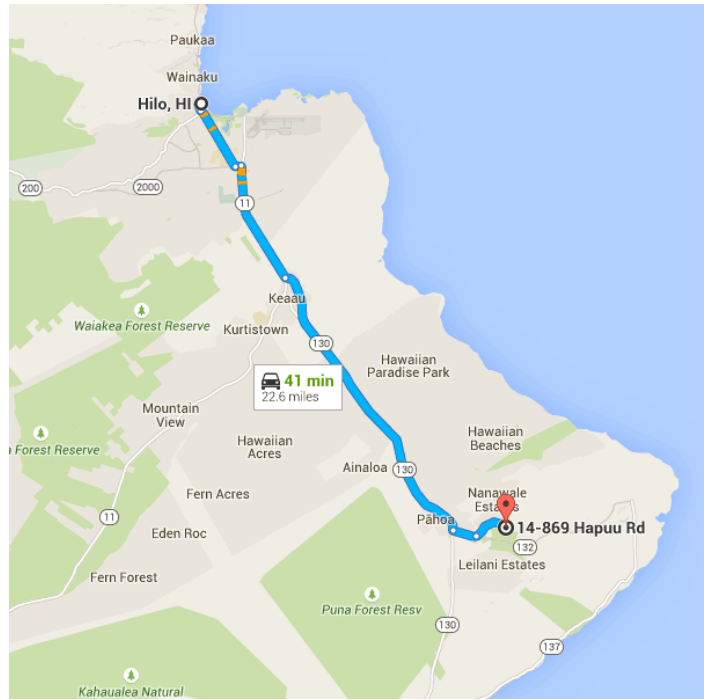

Directions from Hilo, HI to 14-869 Hapuu Rd

o Hilo, HI

Take Kinoole St to W Puainako St

2.9 mi / 10 min

- ↑ 1. Head west on Iliahi St toward Wainaku St  
0.1 mi
- ↶ 2. Turn left onto Wainaku St  
0.3 mi
- ↶ 3. Turn left onto Wailuku Dr  
184 ft
- ↑ 4. Wailuku Dr turns right and becomes Kinoole St  
2.5 mi

Follow HI-11/Hawaii Belt Rd and HI-130 to Nanawale Blvd

18.2 mi / 27 min

- ↶ 5. Turn left onto W Puainako St  
0.2 mi
- ↷ 6. Turn right onto HI-11/Hawaii Belt Rd/Kanoielehua Ave  
i Continue to follow HI-11/Hawaii Belt Rd  
4.8 mi
- ↶ 7. Use the left 2 lanes to turn left onto HI-130/Keaau Pahoia Bypass Rd  
i Continue to follow HI-130  
12.2 mi
- ↶ 8. Turn left onto Kapoho Rd  
1.0 mi

### Follow Nanawale Blvd to Hapuu Rd

1.5 mi / 4 min

- ↶ 9. Turn left onto Nanawale Blvd  
1.4 mi
- ↷ 10. Turn right onto Hapuu Rd  
i Destination will be on the right  
430 ft