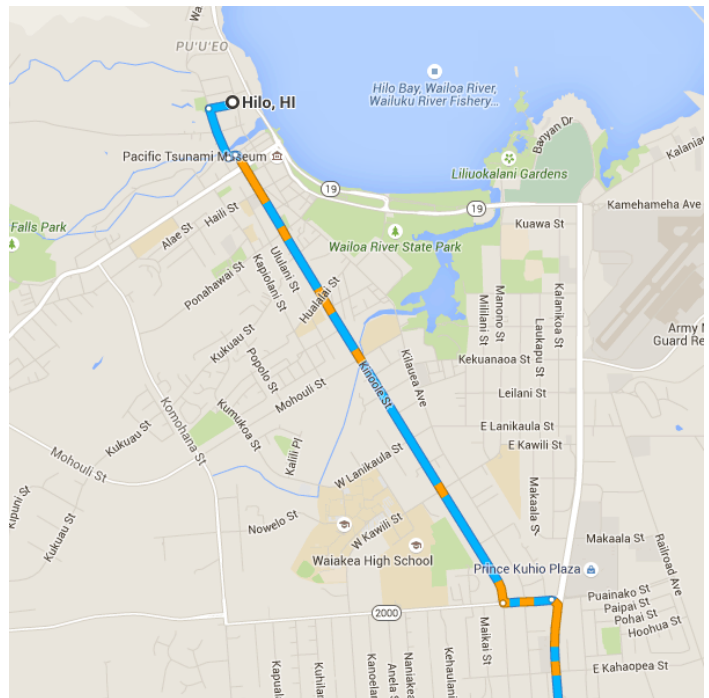

Directions from Hilo, HI to 14-869 Hapuu Rd

o Hilo, HI

Take Kinoole St to W Puainako St

2.9 mi / 10 min

- ↑ 1. Head west on Iliahi St toward Wainaku St  
0.1 mi
- ↶ 2. Turn left onto Wainaku St  
0.3 mi
- ↶ 3. Turn left onto Wailuku Dr  
184 ft
- ↑ 4. Wailuku Dr turns right and becomes Kinoole St  
2.5 mi

Follow HI-11/Hawaii Belt Rd and HI-130 to Nanawale Blvd

18.2 mi / 27 min

- ↶ 5. Turn left onto W Puainako St  
0.2 mi
- ↷ 6. Turn right onto HI-11/Hawaii Belt Rd/Kanoielehua Ave  
i Continue to follow HI-11/Hawaii Belt Rd  
4.8 mi
- ↶ 7. Use the left 2 lanes to turn left onto HI-130/Keaau Pahoia Bypass Rd  
i Continue to follow HI-130  
12.2 mi
- ↶ 8. Turn left onto Kapoho Rd  
1.0 mi

### Follow Nanawale Blvd to Hapuu Rd

1.5 mi / 4 min

- ↶ 9. Turn left onto Nanawale Blvd  
1.4 mi
- ↷ 10. Turn right onto Hapuu Rd  
i Destination will be on the right  
430 ft