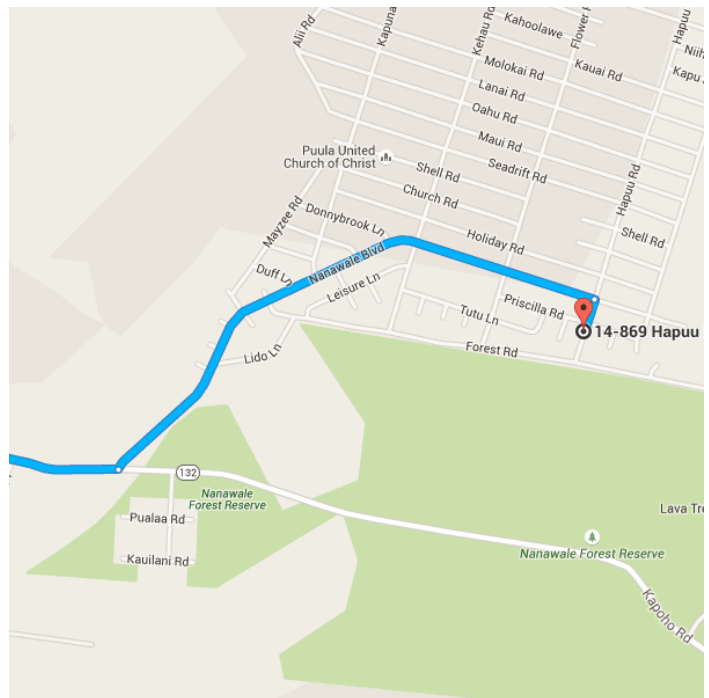

Directions from Hilo, HI to 14-869 Hapuu Rd

o Hilo, HI

Take Kinoole St to W Puainako St

2.9 mi / 10 min

- ↑ 1. Head west on Iliahi St toward Wainaku St  
0.1 mi
- ↶ 2. Turn left onto Wainaku St  
0.3 mi
- ↶ 3. Turn left onto Wailuku Dr  
184 ft
- ↑ 4. Wailuku Dr turns right and becomes Kinoole St  
2.5 mi

Follow HI-11/Hawaii Belt Rd and HI-130 to Nanawale Blvd

18.2 mi / 27 min

- ↶ 5. Turn left onto W Puainako St  
0.2 mi
- ↷ 6. Turn right onto HI-11/Hawaii Belt Rd/Kanoielehua Ave  
i Continue to follow HI-11/Hawaii Belt Rd  
4.8 mi
- ↶ 7. Use the left 2 lanes to turn left onto HI-130/Keaau Pahoia Bypass Rd  
i Continue to follow HI-130  
12.2 mi
- ↶ 8. Turn left onto Kapoho Rd  
1.0 mi

### Follow Nanawale Blvd to Hapuu Rd

1.5 mi / 4 min

- ↶ 9. Turn left onto Nanawale Blvd  
1.4 mi
- ↷ 10. Turn right onto Hapuu Rd  
i Destination will be on the right  
430 ft