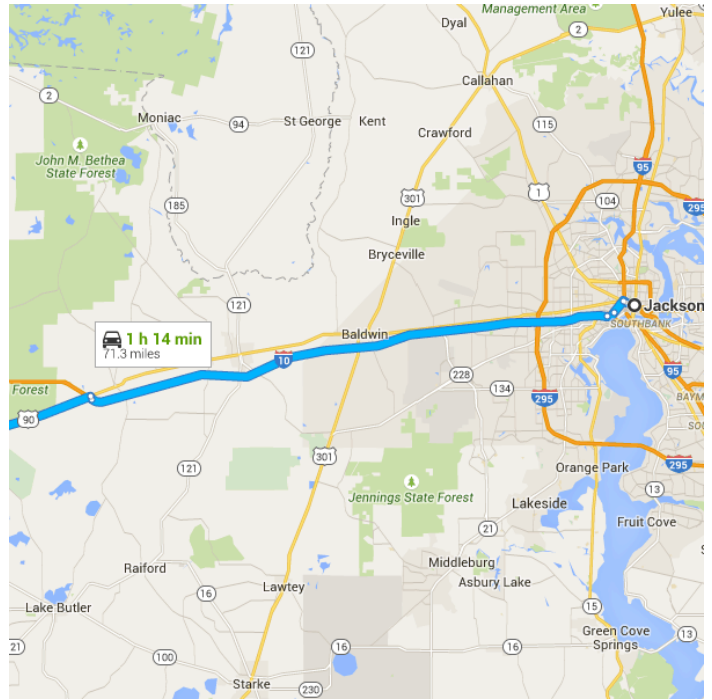

Directions from Jacksonville, FL to 395 Thrasher Ct

o Jacksonville, FL

Get on FL-228 W/I-95 S/US-17 S from E State St

- 1.1 mi / 3 min
- 
- 1. Head east on E Union St toward N Ocean St
- 207 ft
- 2. Turn left at the 1st cross street onto N Ocean St
- 279 ft
- 3. Turn left at the 1st cross street onto E State St
- 0.7 mi
- 4. Continue onto Old Kings Rd
- 217 ft
- 5. Continue onto Kings Rd
- 0.2 mi
- 6. Slight left to merge onto FL-228 W/I-95 S/US-17 S toward I-10
- 0.1 mi

Follow **I-10 W** to **FL-10 W/US-90 W** in Baker County. Take exit **324** from **I-10 W**

39.3 mi / 34 min

-  7. Merge onto **FL-228 W/I-95 S/US-17 S**  
1.0 mi
-  8. Keep **right** at the fork to continue on **US-17 S**  
0.7 mi
-  9. Continue onto **I-10 W**  
37.4 mi
-  10. Take exit **324** for **US-90** toward **Sanderson/Olustee**  
0.2 mi

Continue on **FL-10 W/US-90 W**. Take **FL-47 S** to **Thrasher Ct** in Columbia County

30.9 mi / 39 min

-  11. Turn **left** onto **FL-10 W/US-90 W** (signs for **Olustee/Lake City**)  
18.2 mi
-  12. Slight **left** onto **SE Baya Dr**  
2.5 mi
-  13. Turn **left** onto **S Marion Ave**  
0.1 mi
-  14. Turn **right** onto **W Montgomery St**  
0.1 mi
-  15. Turn **left** at the 2nd cross street onto **SW Main Blvd**  
0.8 mi
-  16. Slight **right** onto **FL-47 S**  
8.8 mi
-  17. Turn **right** onto **Thrasher Ct**  
 Destination will be on the right  
0.3 mi

## 395 Thrasher Ct

Lake City, FL 32024

These directions are for planning purposes only. You may find that construction projects, traffic, weather, or other events may cause conditions to differ from the map