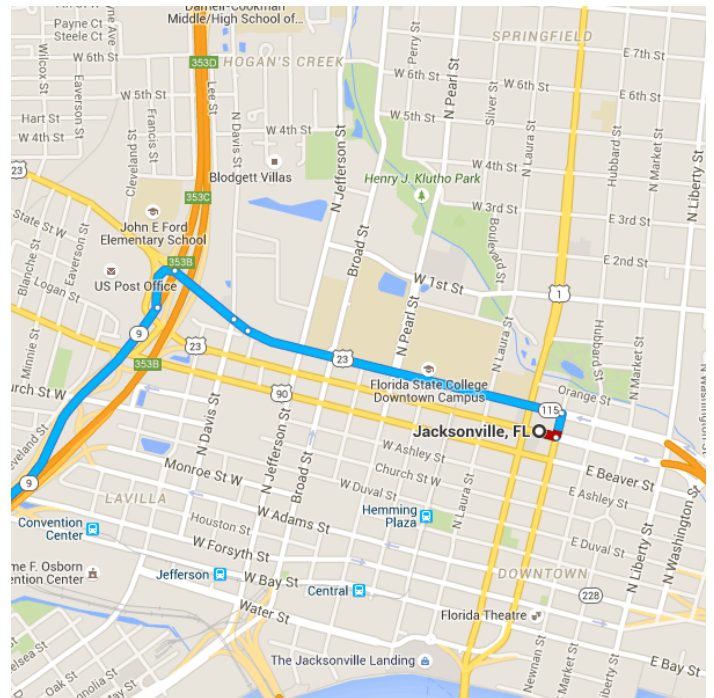

Directions from Jacksonville, FL to 395 Thrasher Ct

o Jacksonville, FL

Get on FL-228 W/I-95 S/US-17 S from E State St

- 1.1 mi / 3 min
- 
- 1. Head east on E Union St toward N Ocean St
- 207 ft
- 2. Turn left at the 1st cross street onto N Ocean St
- 279 ft
- 3. Turn left at the 1st cross street onto E State St
- 0.7 mi
- 4. Continue onto Old Kings Rd
- 217 ft
- 5. Continue onto Kings Rd
- 0.2 mi
- 6. Slight left to merge onto FL-228 W/I-95 S/US-17 S toward I-10
- 0.1 mi

Follow **I-10 W** to **FL-10 W/US-90 W** in Baker County. Take exit **324** from **I-10 W**

39.3 mi / 34 min

-  7. Merge onto **FL-228 W/I-95 S/US-17 S**  
1.0 mi
-  8. Keep **right** at the fork to continue on **US-17 S**  
0.7 mi
-  9. Continue onto **I-10 W**  
37.4 mi
-  10. Take exit **324** for **US-90** toward **Sanderson/Olustee**  
0.2 mi

Continue on **FL-10 W/US-90 W**. Take **FL-47 S** to **Thrasher Ct** in Columbia County

30.9 mi / 39 min

-  11. Turn **left** onto **FL-10 W/US-90 W** (signs for **Olustee/Lake City**)  
18.2 mi
-  12. Slight **left** onto **SE Baya Dr**  
2.5 mi
-  13. Turn **left** onto **S Marion Ave**  
0.1 mi
-  14. Turn **right** onto **W Montgomery St**  
0.1 mi
-  15. Turn **left** at the 2nd cross street onto **SW Main Blvd**  
0.8 mi
-  16. Slight **right** onto **FL-47 S**  
8.8 mi
-  17. Turn **right** onto **Thrasher Ct**  
 Destination will be on the right  
0.3 mi

## 395 Thrasher Ct

Lake City, FL 32024

These directions are for planning purposes only. You may find that construction projects, traffic, weather, or other events may cause conditions to differ from the map