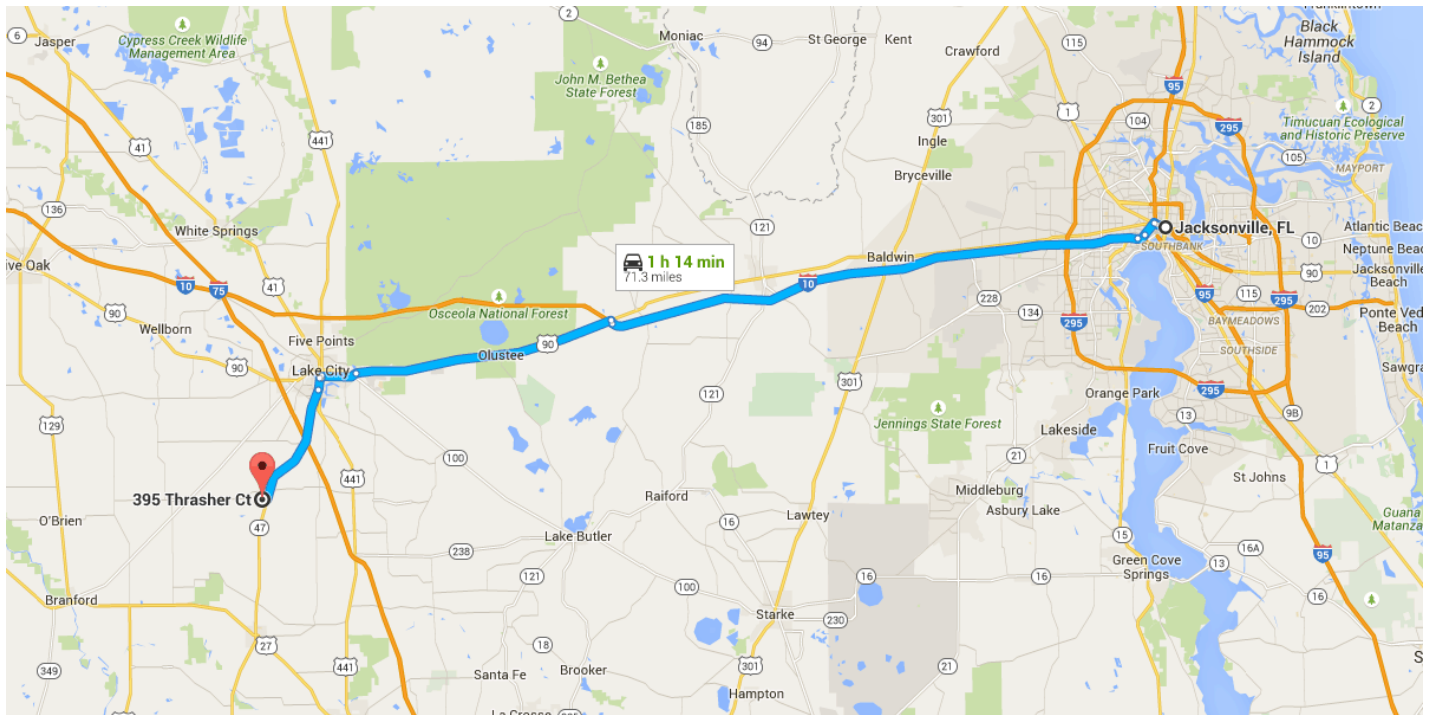

Directions from Jacksonville, FL to 395 Thrasher Ct

o Jacksonville, FL

Get on FL-228 W/I-95 S/US-17 S from E State St

- 1.1 mi / 3 min
- 
- 1. Head east on E Union St toward N Ocean St
- 207 ft
- 2. Turn left at the 1st cross street onto N Ocean St
- 279 ft
- 3. Turn left at the 1st cross street onto E State St
- 0.7 mi
- 4. Continue onto Old Kings Rd
- 217 ft
- 5. Continue onto Kings Rd
- 0.2 mi
- 6. Slight left to merge onto FL-228 W/I-95 S/US-17 S toward I-10
- 0.1 mi

Follow **I-10 W** to **FL-10 W/US-90 W** in Baker County. Take exit **324** from **I-10 W**

39.3 mi / 34 min

-  7. Merge onto **FL-228 W/I-95 S/US-17 S**  
1.0 mi
-  8. Keep **right** at the fork to continue on **US-17 S**  
0.7 mi
-  9. Continue onto **I-10 W**  
37.4 mi
-  10. Take exit **324** for **US-90** toward **Sanderson/Olustee**  
0.2 mi

Continue on **FL-10 W/US-90 W**. Take **FL-47 S** to **Thrasher Ct** in Columbia County

30.9 mi / 39 min

-  11. Turn **left** onto **FL-10 W/US-90 W** (signs for **Olustee/Lake City**)  
18.2 mi
-  12. Slight **left** onto **SE Baya Dr**  
2.5 mi
-  13. Turn **left** onto **S Marion Ave**  
0.1 mi
-  14. Turn **right** onto **W Montgomery St**  
0.1 mi
-  15. Turn **left** at the 2nd cross street onto **SW Main Blvd**  
0.8 mi
-  16. Slight **right** onto **FL-47 S**  
8.8 mi
-  17. Turn **right** onto **Thrasher Ct**  
 Destination will be on the right  
0.3 mi

## 395 Thrasher Ct

Lake City, FL 32024

These directions are for planning purposes only. You may find that construction projects, traffic, weather, or other events may cause conditions to differ from the map