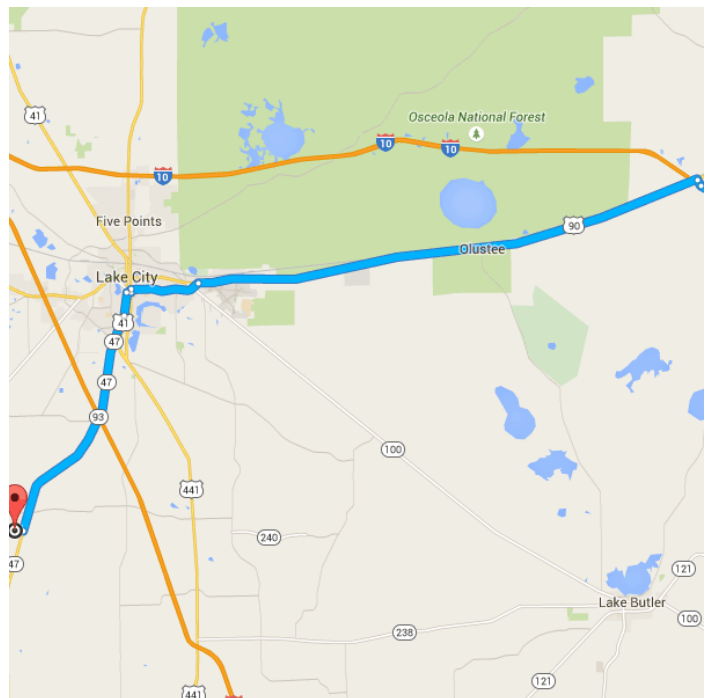

Directions from Jacksonville, FL to 395 Thrasher Ct

o Jacksonville, FL

Get on FL-228 W/I-95 S/US-17 S from E State St

- 1.1 mi / 3 min
- 
- 1. Head east on E Union St toward N Ocean St
- 207 ft
- 2. Turn left at the 1st cross street onto N Ocean St
- 279 ft
- 3. Turn left at the 1st cross street onto E State St
- 0.7 mi
- 4. Continue onto Old Kings Rd
- 217 ft
- 5. Continue onto Kings Rd
- 0.2 mi
- 6. Slight left to merge onto FL-228 W/I-95 S/US-17 S toward I-10
- 0.1 mi

Follow **I-10 W** to **FL-10 W/US-90 W** in Baker County. Take exit **324** from **I-10 W**

39.3 mi / 34 min

-  7. Merge onto **FL-228 W/I-95 S/US-17 S**  
1.0 mi
-  8. Keep **right** at the fork to continue on **US-17 S**  
0.7 mi
-  9. Continue onto **I-10 W**  
37.4 mi
-  10. Take exit **324** for **US-90** toward **Sanderson/Olustee**  
0.2 mi

Continue on **FL-10 W/US-90 W**. Take **FL-47 S** to **Thrasher Ct** in Columbia County

30.9 mi / 39 min

-  11. Turn **left** onto **FL-10 W/US-90 W** (signs for **Olustee/Lake City**)  
18.2 mi
-  12. Slight **left** onto **SE Baya Dr**  
2.5 mi
-  13. Turn **left** onto **S Marion Ave**  
0.1 mi
-  14. Turn **right** onto **W Montgomery St**  
0.1 mi
-  15. Turn **left** at the 2nd cross street onto **SW Main Blvd**  
0.8 mi
-  16. Slight **right** onto **FL-47 S**  
8.8 mi
-  17. Turn **right** onto **Thrasher Ct**  
 Destination will be on the right  
0.3 mi

## 395 Thrasher Ct

Lake City, FL 32024

These directions are for planning purposes only. You may find that construction projects, traffic, weather, or other events may cause conditions to differ from the map