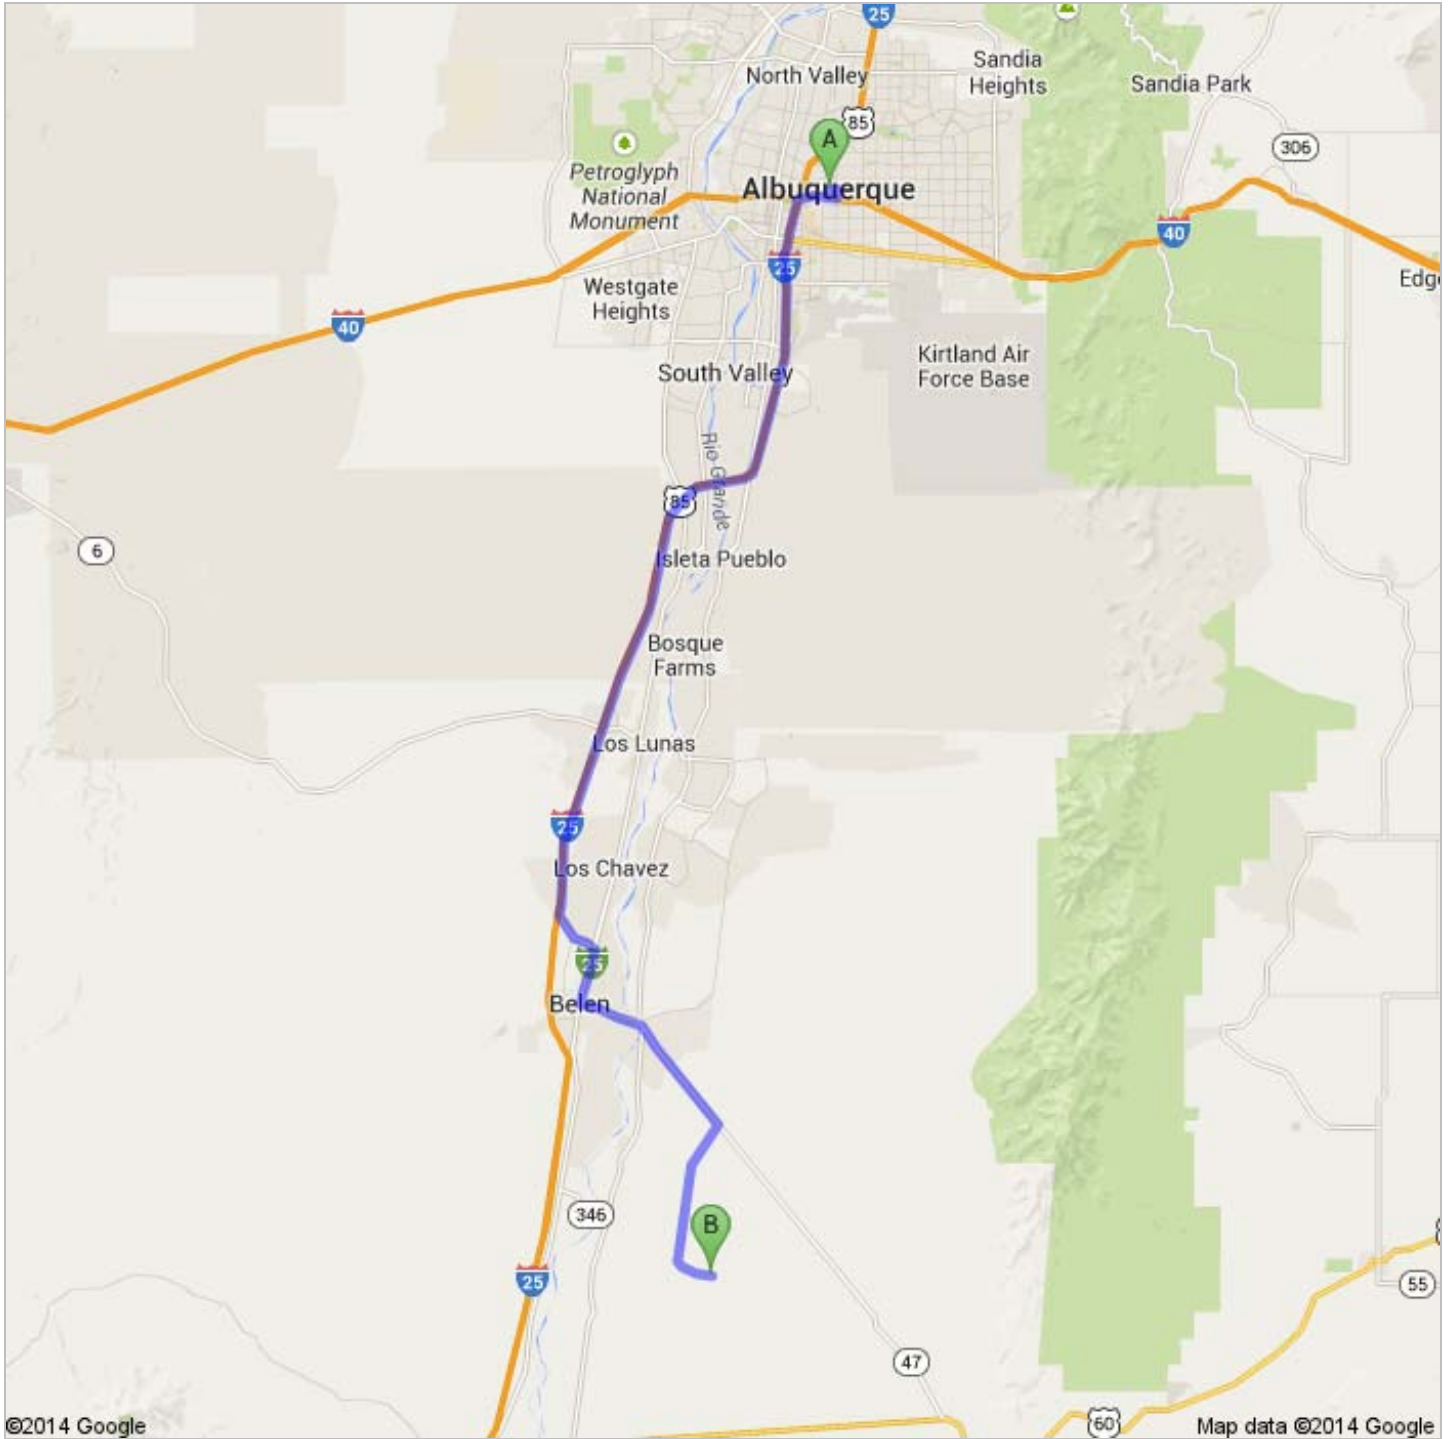

Directions to Unknown road
51.1 mi – about 1 hour 11 mins

 Albuquerque, NM

1. Head **east** on **Phoenix Ave NE** toward **American Dr NE/Bryn Mawr Dr NE**
About 1 min

go 0.3 mi
total 0.3 mi

 2. Turn **right** onto **Carlisle Blvd NE**
About 53 secs

go 0.3 mi
total 0.6 mi

 3. Take the **Interstate 40 W** ramp

go 0.3 mi
total 0.9 mi

 4. Merge onto **I-40 W**

go 0.6 mi
total 1.5 mi

5. Take exit **159B-159C** for **I-25 S/I-25 N** toward **Las Cruces/Santa Fe**

go 0.3 mi
total 1.8 mi

6. Take exit **159B** on the left to merge onto **I-25 S** toward **Las Cruces**
About 25 mins

go 30.2 mi
total 32.0 mi

7. Take exit **195** for **Interstate 25 Business** toward **Belen**

 11. Continue onto **NM-309 W/E River Rd**
About 2 mins

go 1.3 mi
total 39.0 mi

 12. Turn right onto **NM-47 S/Rio Communities Blvd**
About 6 mins

go 4.9 mi
total 43.9 mi

13. Turn right onto **Turbine Rd**
About 7 mins