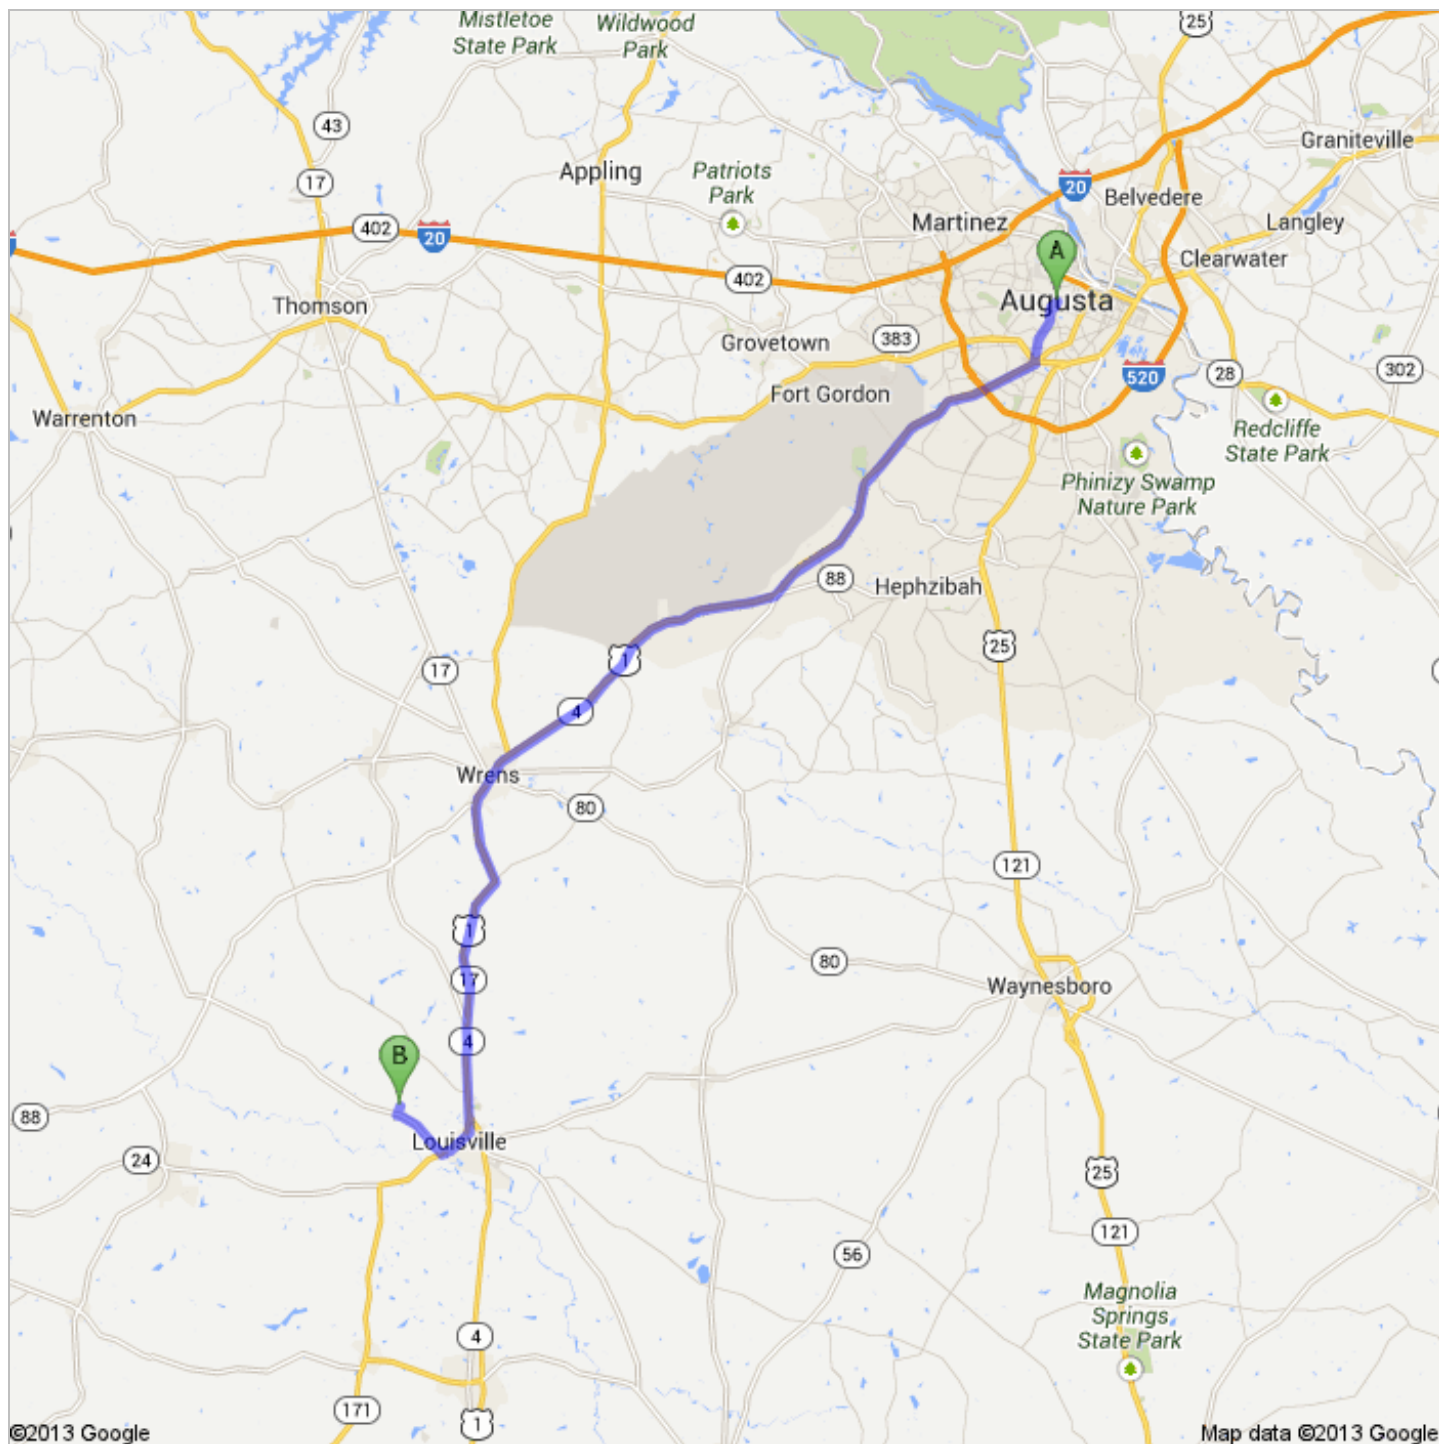

Directions to Brown Terrace Rd
49.4 mi – about 1 hour 3 mins

 Augusta, GA

1. Head **southwest** on **Hickman Rd** toward **Ansley Pl**
About 55 secs

go 0.2 mi
total 0.2 mi

 2. Turn **right** onto **Central Ave**
About 46 secs

go 0.1 mi
total 0.4 mi

 3. Turn **left** onto **Troupe St**
About 2 mins

go 0.6 mi
total 1.0 mi

4. Continue onto **Kissingbower Rd**
About 3 mins

go 1.7 mi
total 2.7 mi

- 78** 5. Turn left onto **US-78 E**
About 1 min

go 0.1 mi
total 2.8 mi

- 4** 6. Sharp right onto **GA-4 S/U.S. 1 S/Deans Bridge Rd**
Continue to follow GA-4 S/U.S. 1 S
About 47 mins

go 41.8 mi
total 44.6 mi

- 221** 7. Continue onto **US-221 S/Peachtree St/State Route 4 Bus**
Continue to follow US-221 S
About 4 mins

 From: Augusta, GA

 Driving directions to 33.02238, -82.45093

 To: 33.02238, -82.45093