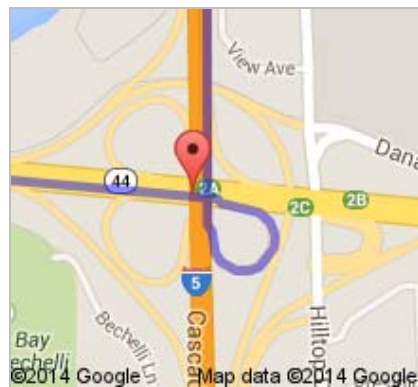

Directions to Loop Dr
15.5 mi – about 22 mins

 Redding, CA

1. Head **south** on **Market St** toward **Shasta St**

go 443 ft
total 443 ft

 2. Turn left onto **CA-44 E/Tehama St** (signs for **I-5**)
Continue to follow CA-44 E
About 2 mins

go 1.7 mi
total 1.7 mi

 3. Slight right to merge onto **I-5 N** toward **Weed/Portland**
About 4 mins

go 4.0 mi
total 5.8 mi

 4. Take the **Oasis Rd** exit

go 0.2 mi
total 6.0 mi

➤ 5. Turn right onto **Oasis Rd**
About 2 mins

go 1.6 mi
total 7.6 mi

6. Continue straight onto **Old Oregon Trail**
About 2 mins

go 1.7 mi
total 9.3 mi

➤ 7. Turn right onto **Bear Mountain Rd**
About 8 mins

go 5.7 mi
total 15.0 mi

⬅ 8. Turn left to stay on **Bear Mountain Rd**
About 56 secs

go 0.1 mi
total 15.4 mi

©2014 Google

Map data ©2014 Google

↶ 11. Take the 1st left onto **Loop Dr**

go 276 ft
total 15.5 mi

©2014 Google

Map data ©2014 Google

➤ 12. Turn right to stay on **Loop Dr**
Destination will be on the right