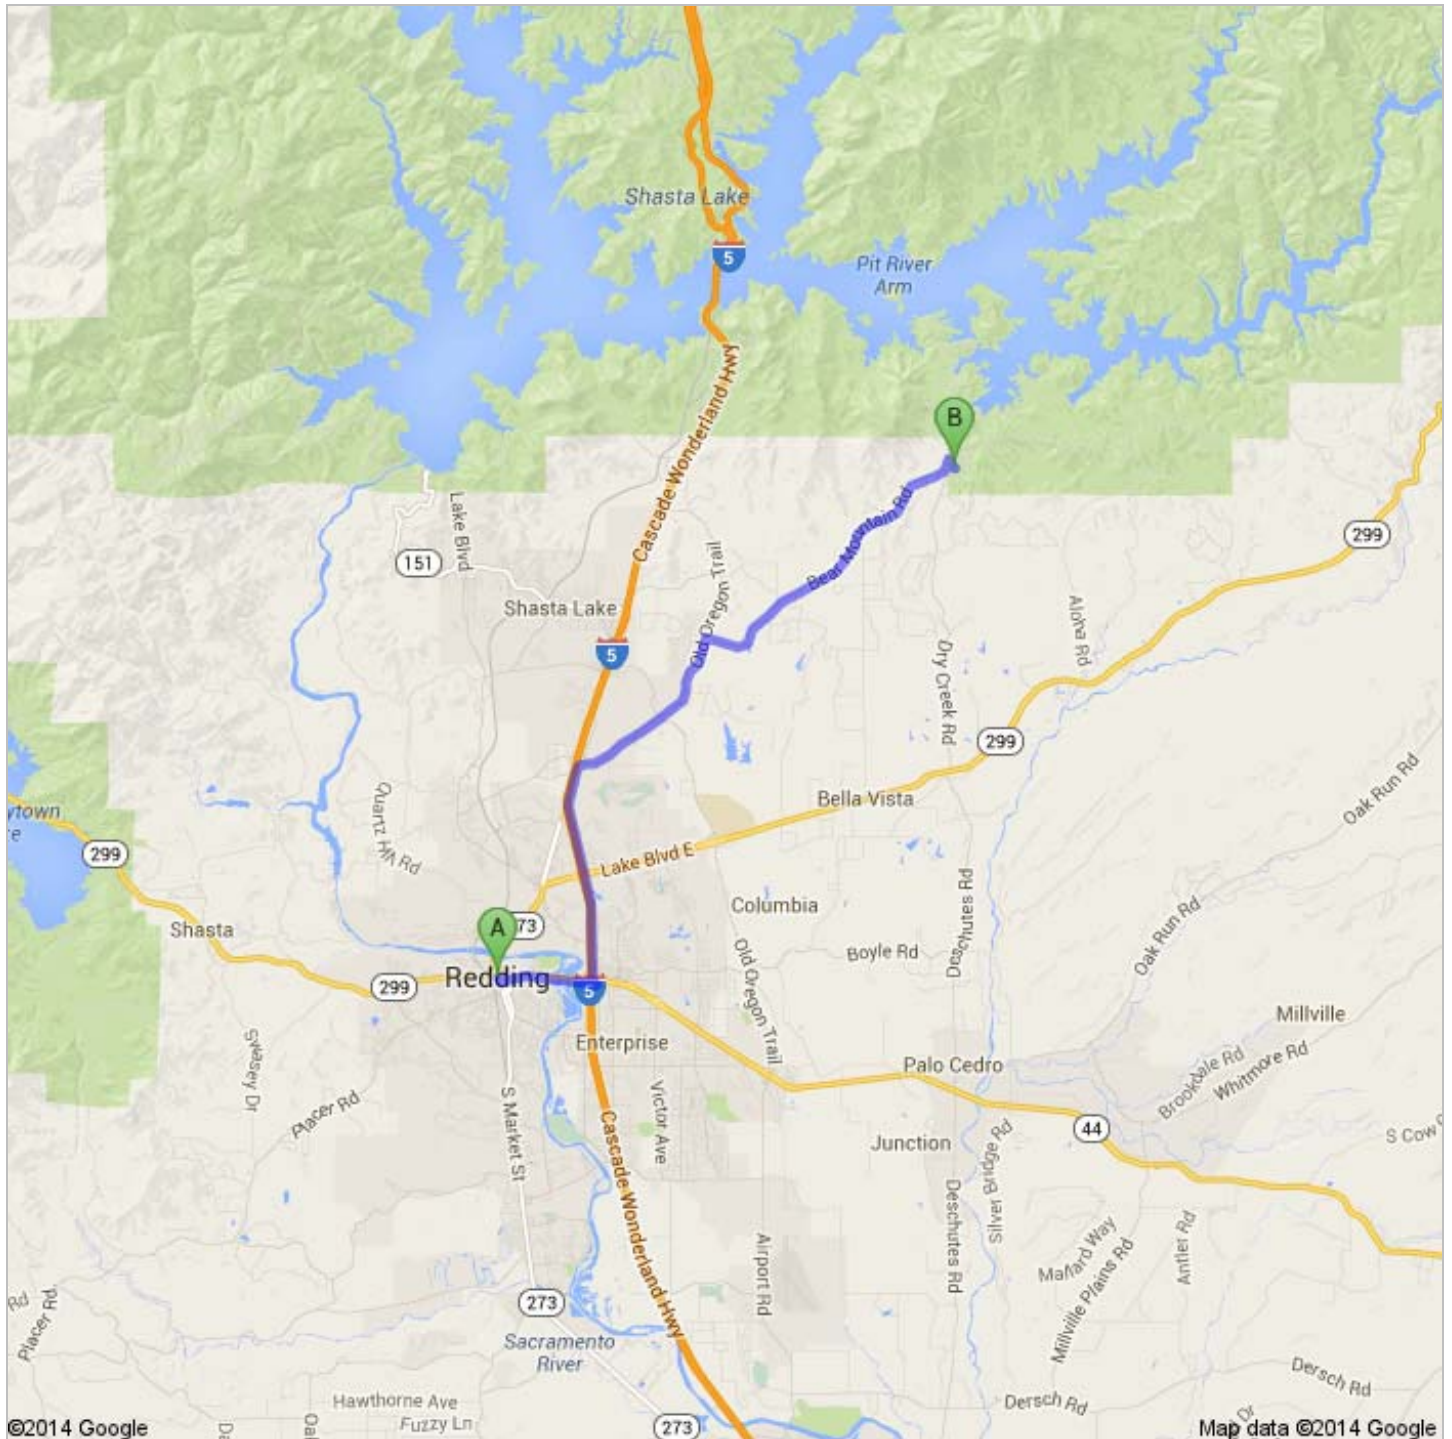

Directions to Loop Dr
15.5 mi – about 22 mins

 Redding, CA

1. Head **south** on **Market St** toward **Shasta St**

go 443 ft
total 443 ft

 2. Turn left onto **CA-44 E/Tehama St** (signs for **I-5**)
Continue to follow CA-44 E
About 2 mins

go 1.7 mi
total 1.7 mi

 3. Slight right to merge onto **I-5 N** toward **Weed/Portland**
About 4 mins

go 4.0 mi
total 5.8 mi

 4. Take the **Oasis Rd** exit

go 0.2 mi
total 6.0 mi

➤ 5. Turn right onto **Oasis Rd**
About 2 mins

go 1.6 mi
total 7.6 mi

6. Continue straight onto **Old Oregon Trail**
About 2 mins

go 1.7 mi
total 9.3 mi

➤ 7. Turn right onto **Bear Mountain Rd**
About 8 mins

go 5.7 mi
total 15.0 mi

⬅ 8. Turn left to stay on **Bear Mountain Rd**
About 56 secs

go 0.1 mi
total 15.4 mi

©2014 Google

Map data ©2014 Google

↶ 11. Take the 1st left onto **Loop Dr**

go 276 ft
total 15.5 mi

©2014 Google

Map data ©2014 Google

➤ 12. Turn right to stay on **Loop Dr**
Destination will be on the right