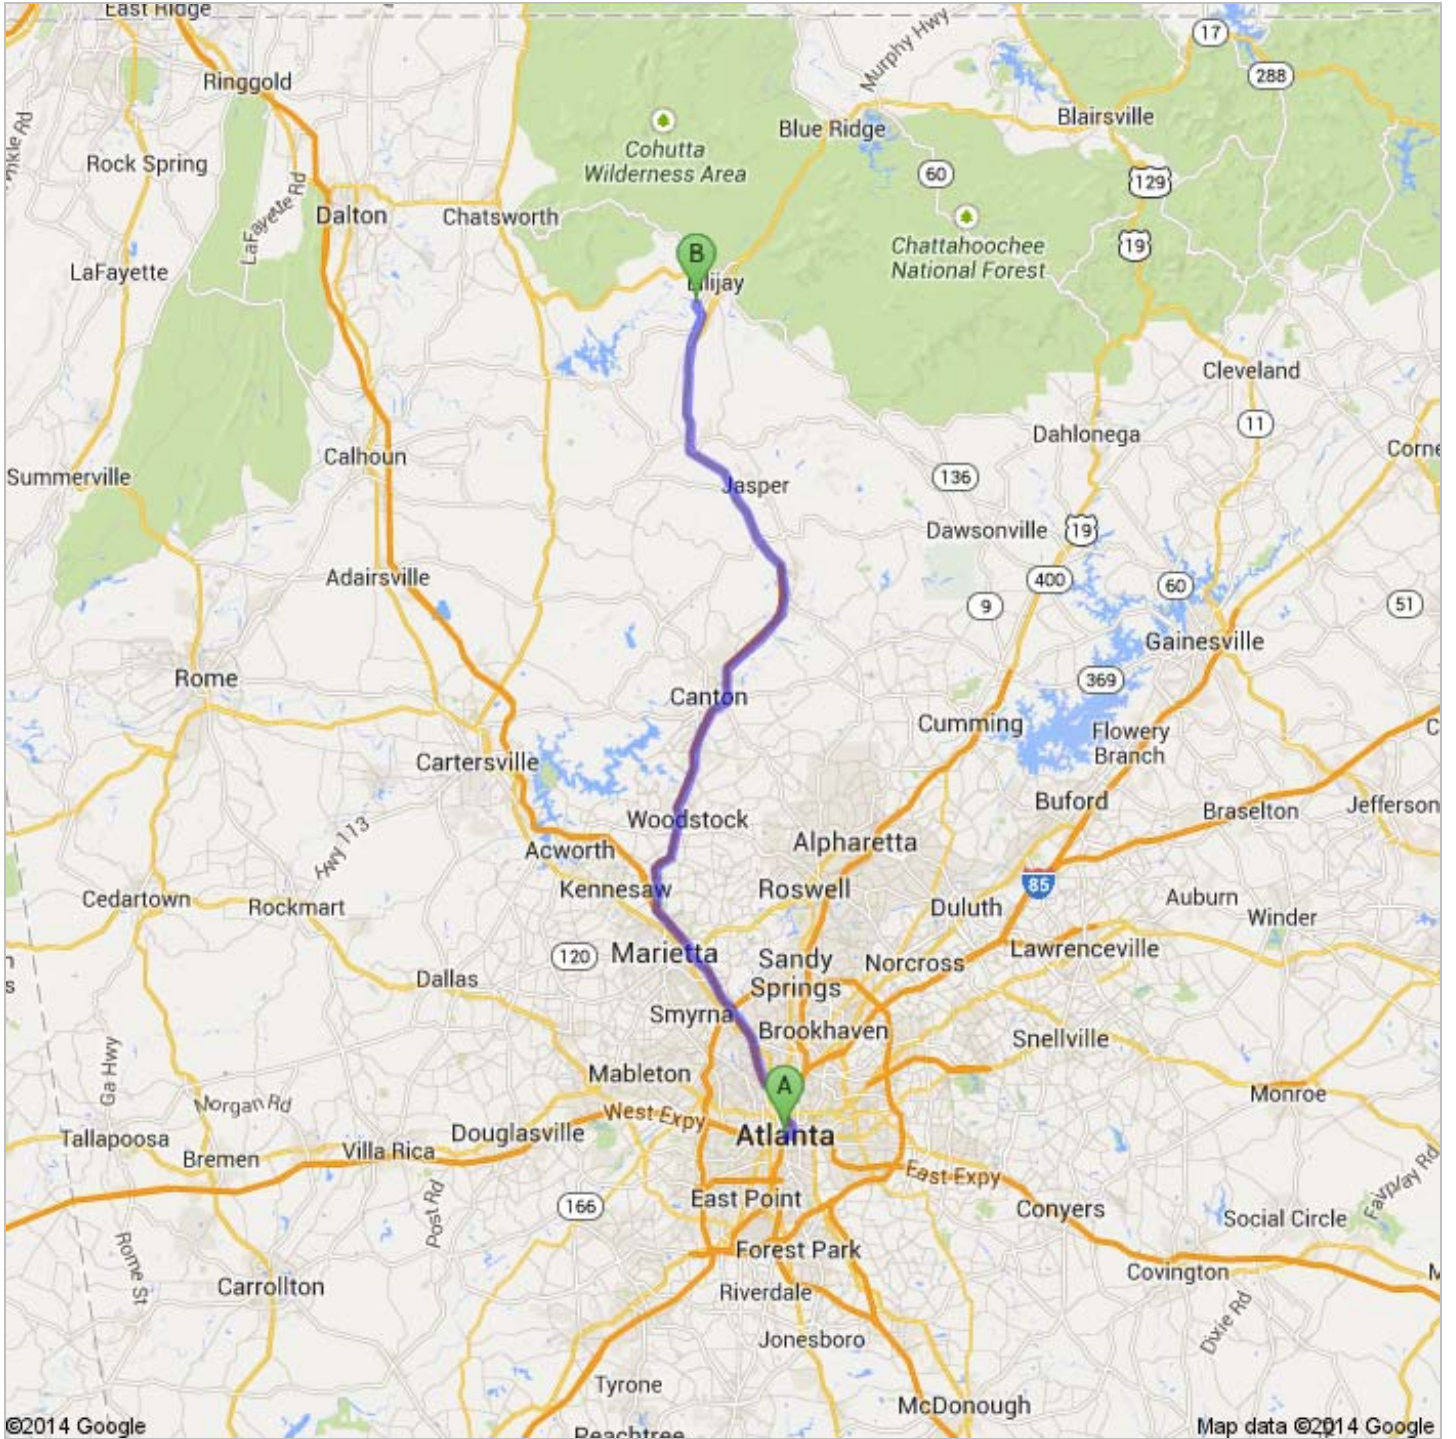

Directions to Spindrift Ct  
76.4 mi – about 1 hour 19 mins

 Atlanta, GA

1. Head **north** on **Capitol Ave SW**

go 79 ft  
total 79 ft

 2. Take the 1st right onto **Martin Luther King Jr Dr SE**

go 0.2 mi  
total 0.2 mi

 3. Turn left onto the **Interstate 75 (North)/Interstate 85 (North)** ramp

go 0.2 mi  
total 0.4 mi

 4. Merge onto **I-75 N/I-85 N**  
About 3 mins

go 3.1 mi  
total 3.5 mi

5. Keep right to continue on **I-75 N**  
About 17 mins

go 18.0 mi  
total 21.5 mi

6. Slight right onto **GA-5 N/I-575 N** (signs for **Canton**)  
About 28 mins

go 30.8 mi  
total 52.2 mi

7. Continue onto **GA-5 N/GA-515 E/State Rte 515**  
About 19 mins

go 19.7 mi  
total 71.9 mi

8. Turn left onto **GA-382 W/GA-5 N**

go 295 ft  
total 72.0 mi

382

9. Turn left to stay on **GA-382 W/GA-5 N**

go 194 ft  
total 72.0 mi

5

10. Turn right to stay on **GA-382 W/GA-5 N**  
Continue to follow GA-5 N  
About 5 mins