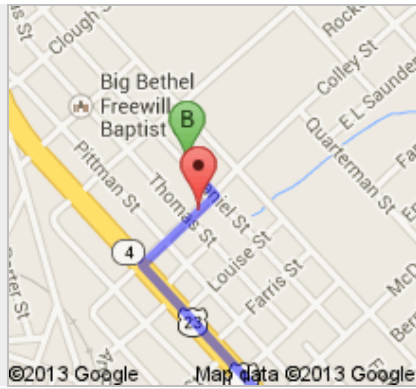

Directions to Daniel St
107 mi – about 2 hours 6 mins

 Savannah, GA

1. Head **east** on **W Bay St** toward **N Fahm St**

go 0.2 mi
total 0.2 mi

2. Turn right onto **Martin Luther King Jr Blvd**
About 3 mins

go 8.8 mi
total 35.7 mi

38

9. Turn right onto **GA-196 W/GA-38/US-84 W/E Oglethorpe Hwy**
Continue to follow GA-38/US-84 W
About 1 hour 25 mins

go 70.7 mi
total 106 mi

➤ 10. Turn right onto **State St**
About 2 mins

go 0.9 mi
total 107 mi

➤ 11. Turn right onto **Colley St**
About 49 secs

go 0.1 mi
total 107 mi

↶ 12. Take the 3rd left onto **Daniel St**
Destination will be on the right

go 289 ft
total 107 mi

©2013 Google Map data ©2013 Google

 Daniel St

©2013 Google Map data ©2013 Google

These directions are for planning purposes only. You may find that construction projects, traffic, weather, or other events may cause conditions to differ from the map results, and you should plan your route accordingly. You must obey all signs or notices regarding your route.