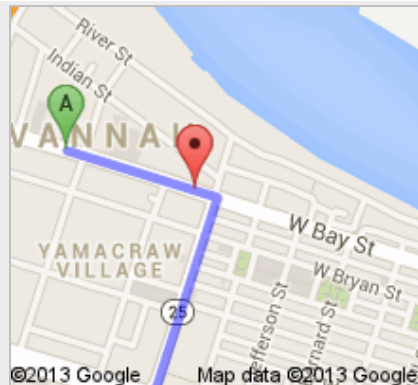

Directions to Daniel St
107 mi – about 2 hours 6 mins

 Savannah, GA

1. Head **east** on **W Bay St** toward **N Fahm St**

go 0.2 mi
total 0.2 mi

2. Turn right onto **Martin Luther King Jr Blvd**
About 3 mins

go 0.6 mi
total 0.9 mi

3. Slight right onto the **Interstate 16 W ramp to Macon/**
Interstate 95

go 0.5 mi
total 1.3 mi

4. Merge onto **I-16 W**
About 8 mins

go 8.4 mi
total 9.7 mi

©2013 Google Map data ©2013 Google

go 8.8 mi
total 35.7 mi

38

9. Turn right onto **GA-196 W/GA-38/US-84 W/E Oglethorpe Hwy**
Continue to follow GA-38/US-84 W
About 1 hour 25 mins

go 70.7 mi
total 106 mi

➤ 10. Turn right onto **State St**
About 2 mins

 Untitled Polygon

 From: Savannah, GA

 Driving directions to 31.22529, -82.36247

 To: 31.22529, -82.36247