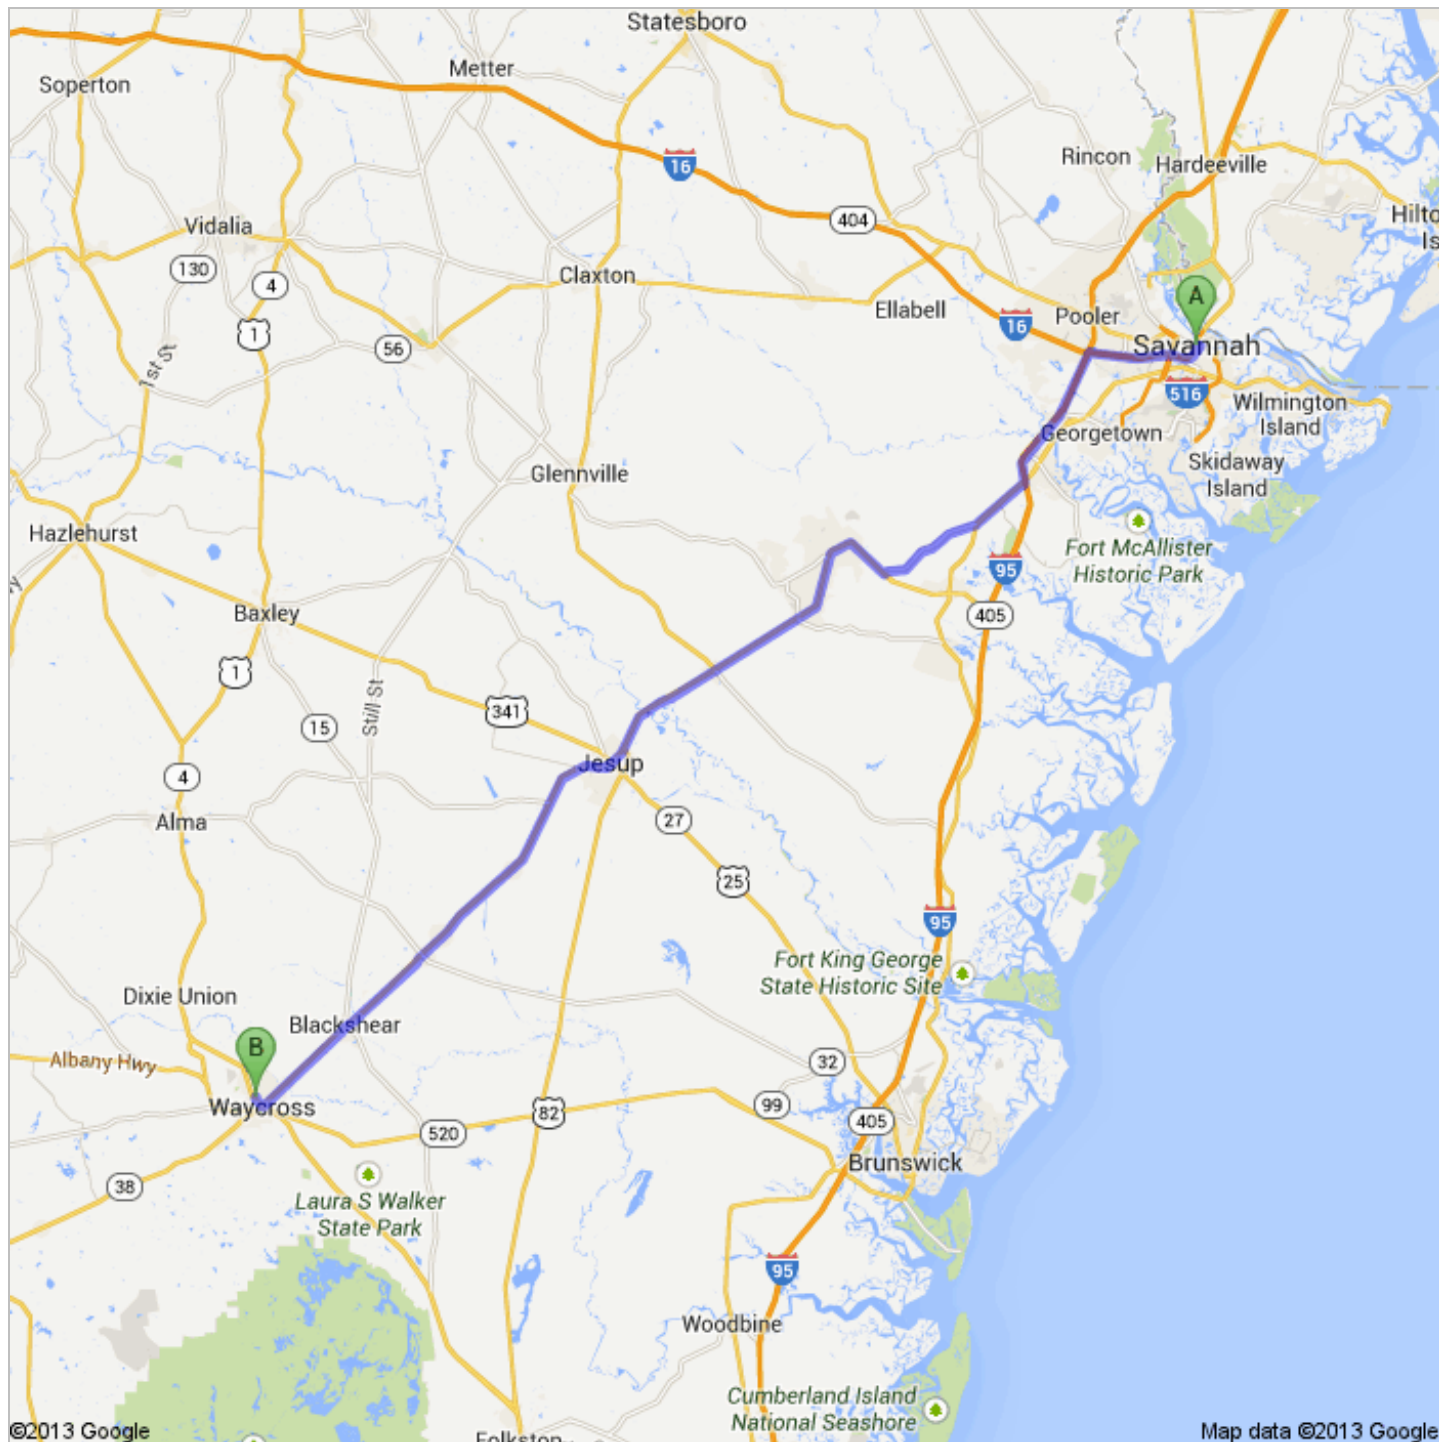

Directions to Daniel St
107 mi – about 2 hours 6 mins

 Savannah, GA

1. Head **east** on **W Bay St** toward **N Fahm St**

go 0.2 mi
total 0.2 mi

2. Turn right onto **Martin Luther King Jr Blvd**
About 3 mins

go 0.6 mi
total 0.9 mi

3. Slight right onto the **Interstate 16 W ramp to Macon/**
Interstate 95

go 0.5 mi
total 1.3 mi

4. Merge onto **I-16 W**
About 8 mins

go 8.4 mi
total 9.7 mi

©2013 Google Map data ©2013 Google

5. Take exit **157A** to merge onto **I-95 S** toward **Brunswick/Jacksonville**
About 11 mins

go 12.2 mi
total 21.9 mi

©2013 Google Map data ©2013 Google

6. Take exit **87** for **US-17** toward **Coastal Hwy**

go 8.8 mi
total 35.7 mi

38

9. Turn right onto **GA-196 W/GA-38/US-84 W/E Oglethorpe Hwy**
Continue to follow GA-38/US-84 W
About 1 hour 25 mins

go 70.7 mi
total 106 mi

➤ 10. Turn right onto **State St**
About 2 mins