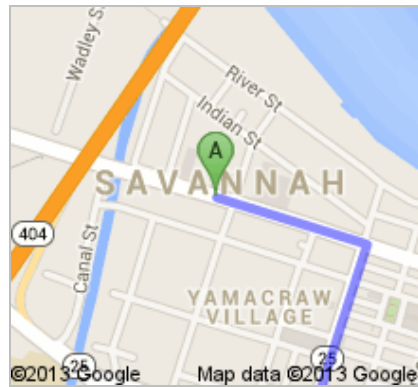

Directions to Daniel St
107 mi – about 2 hours 6 mins

 Savannah, GA

1. Head **east** on **W Bay St** toward **N Fahm St**

go 0.2 mi
total 0.2 mi

2. Turn right onto **Martin Luther King Jr Blvd**
About 3 mins

go 0.6 mi
total 0.9 mi

3. Slight right onto the **Interstate 16 W ramp to Macon/**
Interstate 95

go 0.5 mi
total 1.3 mi

4. Merge onto **I-16 W**
About 8 mins

go 8.4 mi
total 9.7 mi

©2013 Google Map data ©2013 Google

5. Take exit **157A** to merge onto **I-95 S** toward **Brunswick/Jacksonville**
About 11 mins

go 12.2 mi
total 21.9 mi

©2013 Google Map data ©2013 Google

6. Take exit **87** for **US-17** toward **Coastal Hwy**

go 8.8 mi
total 35.7 mi

38

9. Turn right onto **GA-196 W/GA-38/US-84 W/E Oglethorpe Hwy**
Continue to follow GA-38/US-84 W
About 1 hour 25 mins

go 70.7 mi
total 106 mi

➤ 10. Turn right onto **State St**
About 2 mins