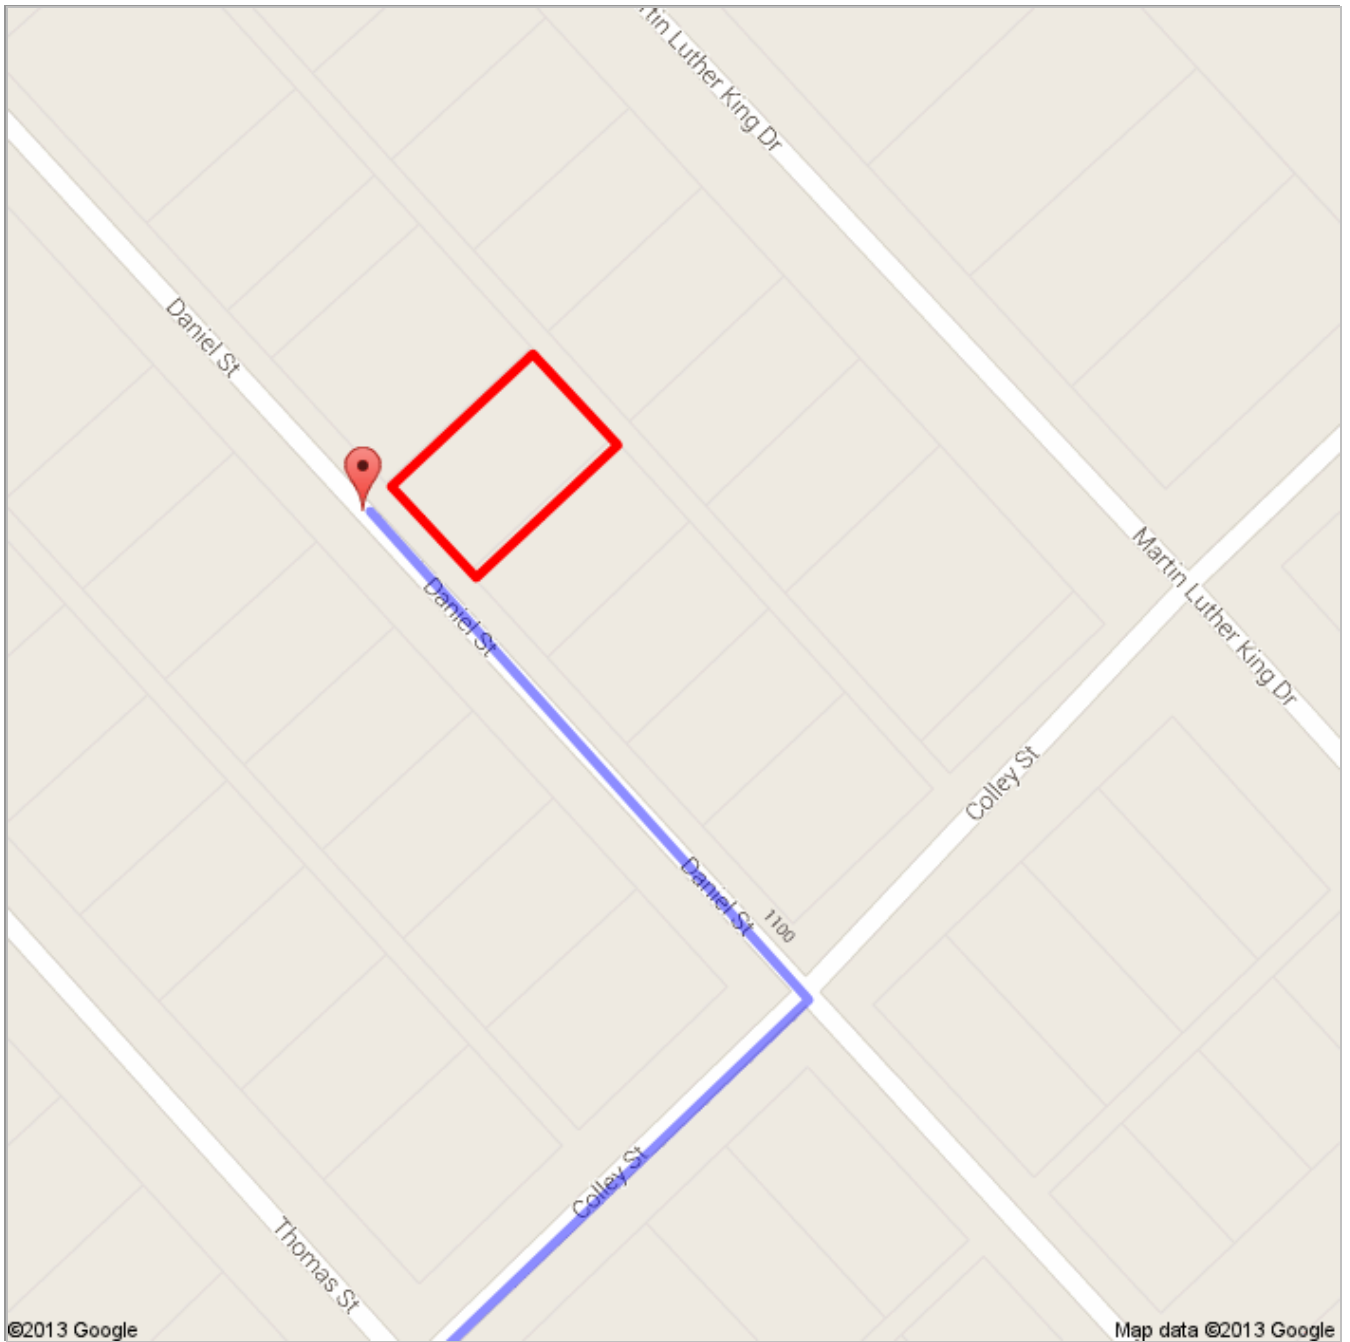

7922.kmz

Public · 0 views
Created on Aug 14 · By Bryson · Updated < 1 minute ago

Untitled Polygon

From: Savannah, GA

Driving directions to 31.22529, -82.36247

To: 31.22529, -82.36247