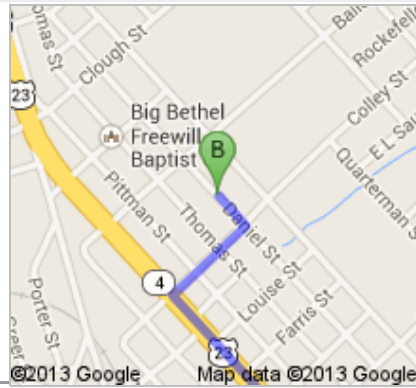

Directions to Daniel St
107 mi – about 2 hours 6 mins

 Savannah, GA

1. Head **east** on **W Bay St** toward **N Fahm St**

go 0.2 mi
total 0.2 mi

2. Turn right onto **Martin Luther King Jr Blvd**
About 3 mins

go 8.8 mi
total 35.7 mi

38

9. Turn right onto **GA-196 W/GA-38/US-84 W/E Oglethorpe Hwy**
Continue to follow GA-38/US-84 W
About 1 hour 25 mins

go 70.7 mi
total 106 mi

➤ 10. Turn right onto **State St**
About 2 mins

go 0.9 mi
total 107 mi

➤ 11. Turn right onto **Colley St**
About 49 secs

go 0.1 mi
total 107 mi

↶ 12. Take the 3rd left onto **Daniel St**
Destination will be on the right

go 289 ft
total 107 mi

©2013 Google Map data ©2013 Google

 Daniel St

©2013 Google Map data ©2013 Google

These directions are for planning purposes only. You may find that construction projects, traffic, weather, or other events may cause conditions to differ from the map results, and you should plan your route accordingly. You must obey all signs or notices regarding your route.