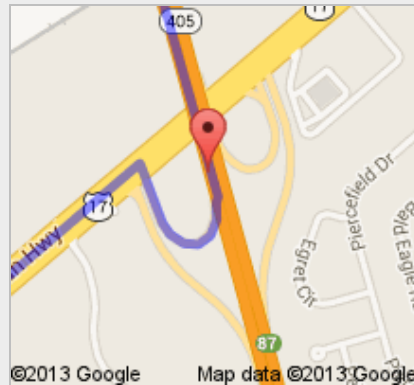

go 0.6 mi
total 0.9 mi

3. Slight right onto the **Interstate 16 W ramp to Macon/**
Interstate 95

go 0.5 mi
total 1.3 mi

4. Merge onto **I-16 W**
About 8 mins

go 8.4 mi
total 9.7 mi

©2013 Google Map data ©2013 Google

5. Take exit **157A** to merge onto **I-95 S** toward **Brunswick/Jacksonville**
About 11 mins

go 12.2 mi
total 21.9 mi

©2013 Google Map data ©2013 Google

6. Take exit **87** for **US-17** toward **Coastal Hwy**

go 0.2 mi
total 22.1 mi

©2013 Google Map data ©2013 Google

7. Turn left onto **GA-25 S/US-17 S/Ocean Hwy**
About 6 mins

go 4.9 mi
total 27.0 mi

©2013 Google Map data ©2013 Google

8. Turn right onto **GA-196 W/Leroy Coffe Hwy**
About 10 mins

go 8.8 mi
total 35.7 mi

38

9. Turn right onto **GA-196 W/GA-38/US-84 W/E Oglethorpe Hwy**
Continue to follow GA-38/US-84 W
About 1 hour 25 mins

go 70.7 mi
total 106 mi

➤ 10. Turn right onto **State St**
About 2 mins