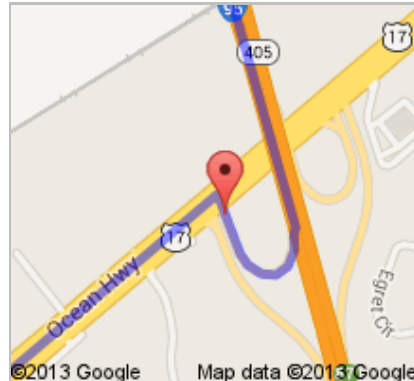

Directions to Daniel St
107 mi – about 2 hours 6 mins

 Savannah, GA

1. Head **east** on **W Bay St** toward **N Fahm St**

go 0.2 mi
total 0.2 mi

2. Turn right onto **Martin Luther King Jr Blvd**
About 3 mins

go 0.2 mi
total 22.1 mi

©2013 Google Map data ©2013 Google

7. Turn left onto **GA-25 S/US-17 S/Ocean Hwy**
About 6 mins

go 4.9 mi
total 27.0 mi

©2013 Google Map data ©2013 Google

8. Turn right onto **GA-196 W/Leroy Coffe Hwy**
About 10 mins

go 8.8 mi
total 35.7 mi

38

9. Turn right onto **GA-196 W/GA-38/US-84 W/E Oglethorpe Hwy**
Continue to follow GA-38/US-84 W
About 1 hour 25 mins

go 70.7 mi
total 106 mi

➤ 10. Turn right onto **State St**
About 2 mins

go 0.9 mi
total 107 mi

➤ 11. Turn right onto **Colley St**
About 49 secs

go 0.1 mi
total 107 mi

↶ 12. Take the 3rd left onto **Daniel St**
Destination will be on the right

go 289 ft
total 107 mi

©2013 Google Map data ©2013 Google