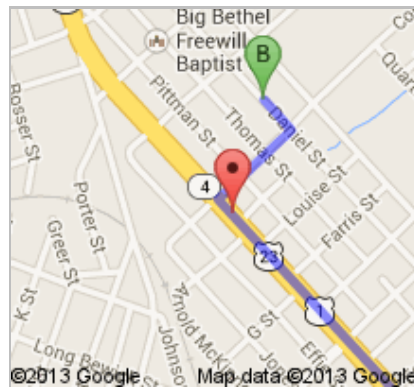

Directions to Daniel St
107 mi – about 2 hours 6 mins

 Savannah, GA

1. Head **east** on **W Bay St** toward **N Fahm St**

go 0.2 mi
total 0.2 mi

2. Turn right onto **Martin Luther King Jr Blvd**
About 3 mins

go 0.2 mi
total 22.1 mi

©2013 Google Map data ©2013 Google

7. Turn left onto **GA-25 S/US-17 S/Ocean Hwy**
About 6 mins

go 4.9 mi
total 27.0 mi

©2013 Google Map data ©2013 Google

8. Turn right onto **GA-196 W/Leroy Coffe Hwy**
About 10 mins

go 8.8 mi
total 35.7 mi

38

9. Turn right onto **GA-196 W/GA-38/US-84 W/E Oglethorpe Hwy**
Continue to follow GA-38/US-84 W
About 1 hour 25 mins

go 70.7 mi
total 106 mi

➤ 10. Turn right onto **State St**
About 2 mins

go 0.9 mi
total 107 mi

➤ 11. Turn right onto **Colley St**
About 49 secs

go 0.1 mi
total 107 mi

↶ 12. Take the 3rd left onto **Daniel St**
Destination will be on the right

go 289 ft
total 107 mi

©2013 Google Map data ©2013 Google