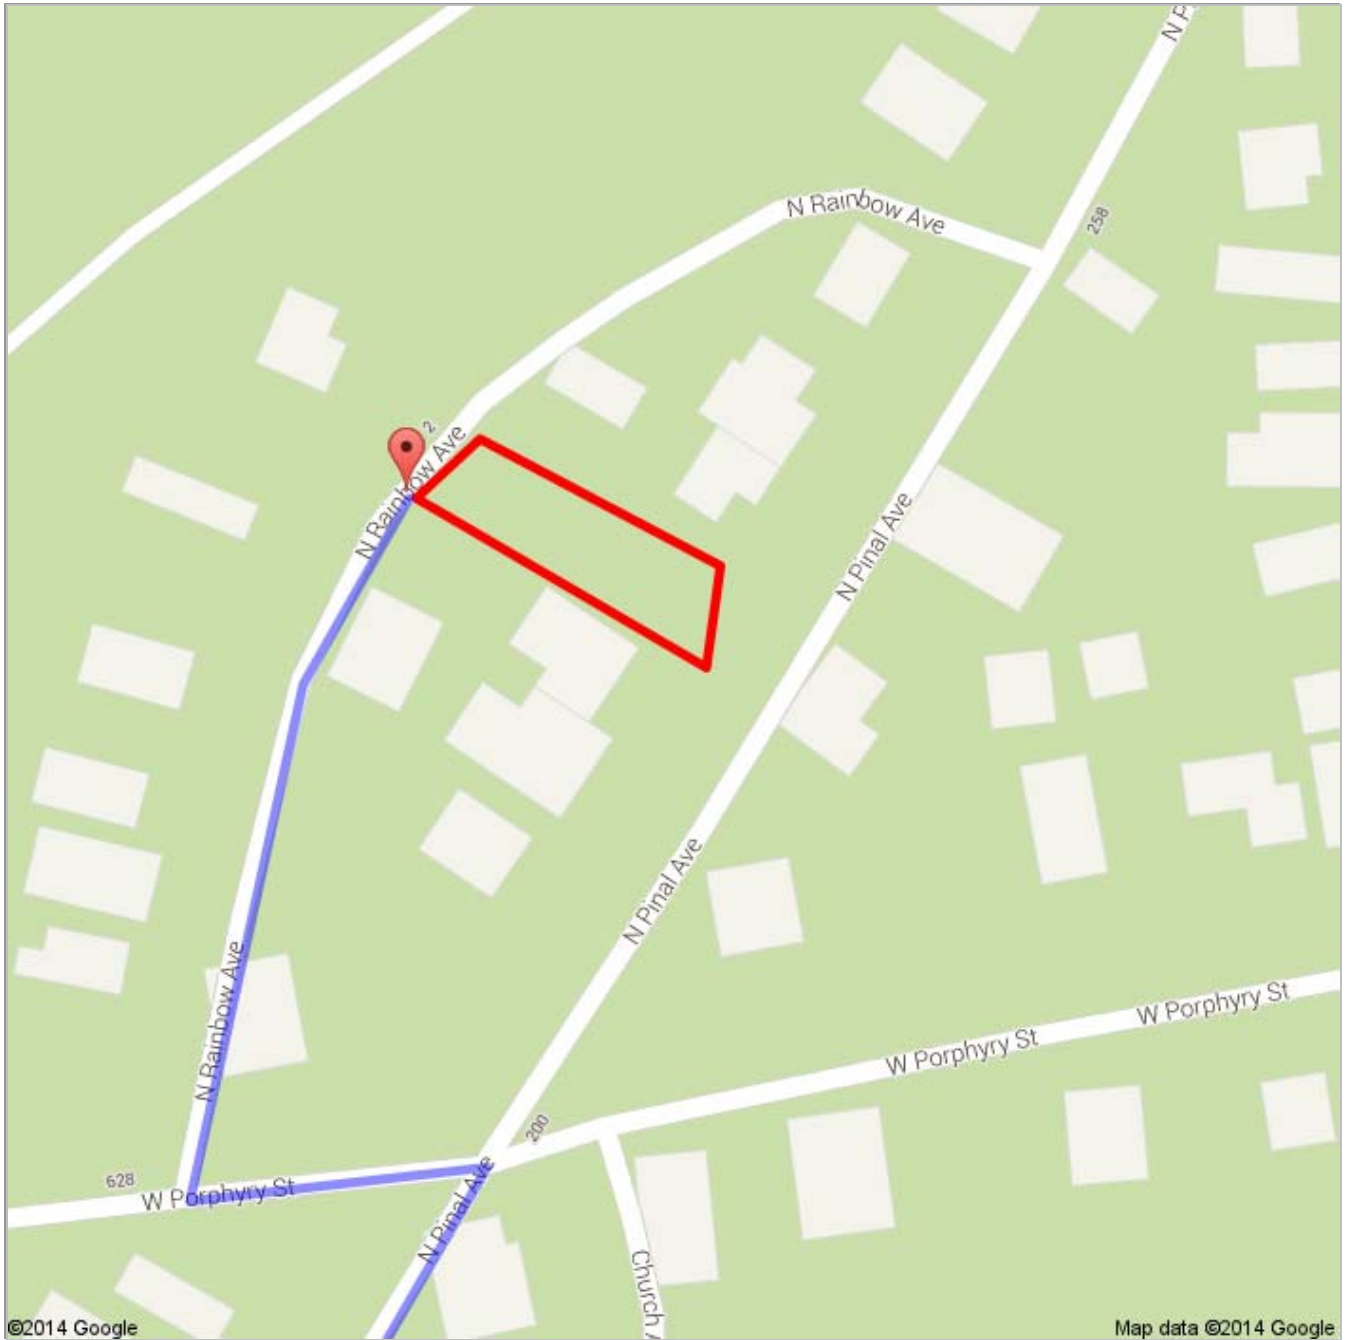

7781.kmz

Public · 0 views
Created on Jun 16 · By Bryson · Updated < 1 minute ago

- Polygon Measure
- From: Phoenix, AZ
- Driving directions to N Rainbow Ave
- To: N Rainbow Ave