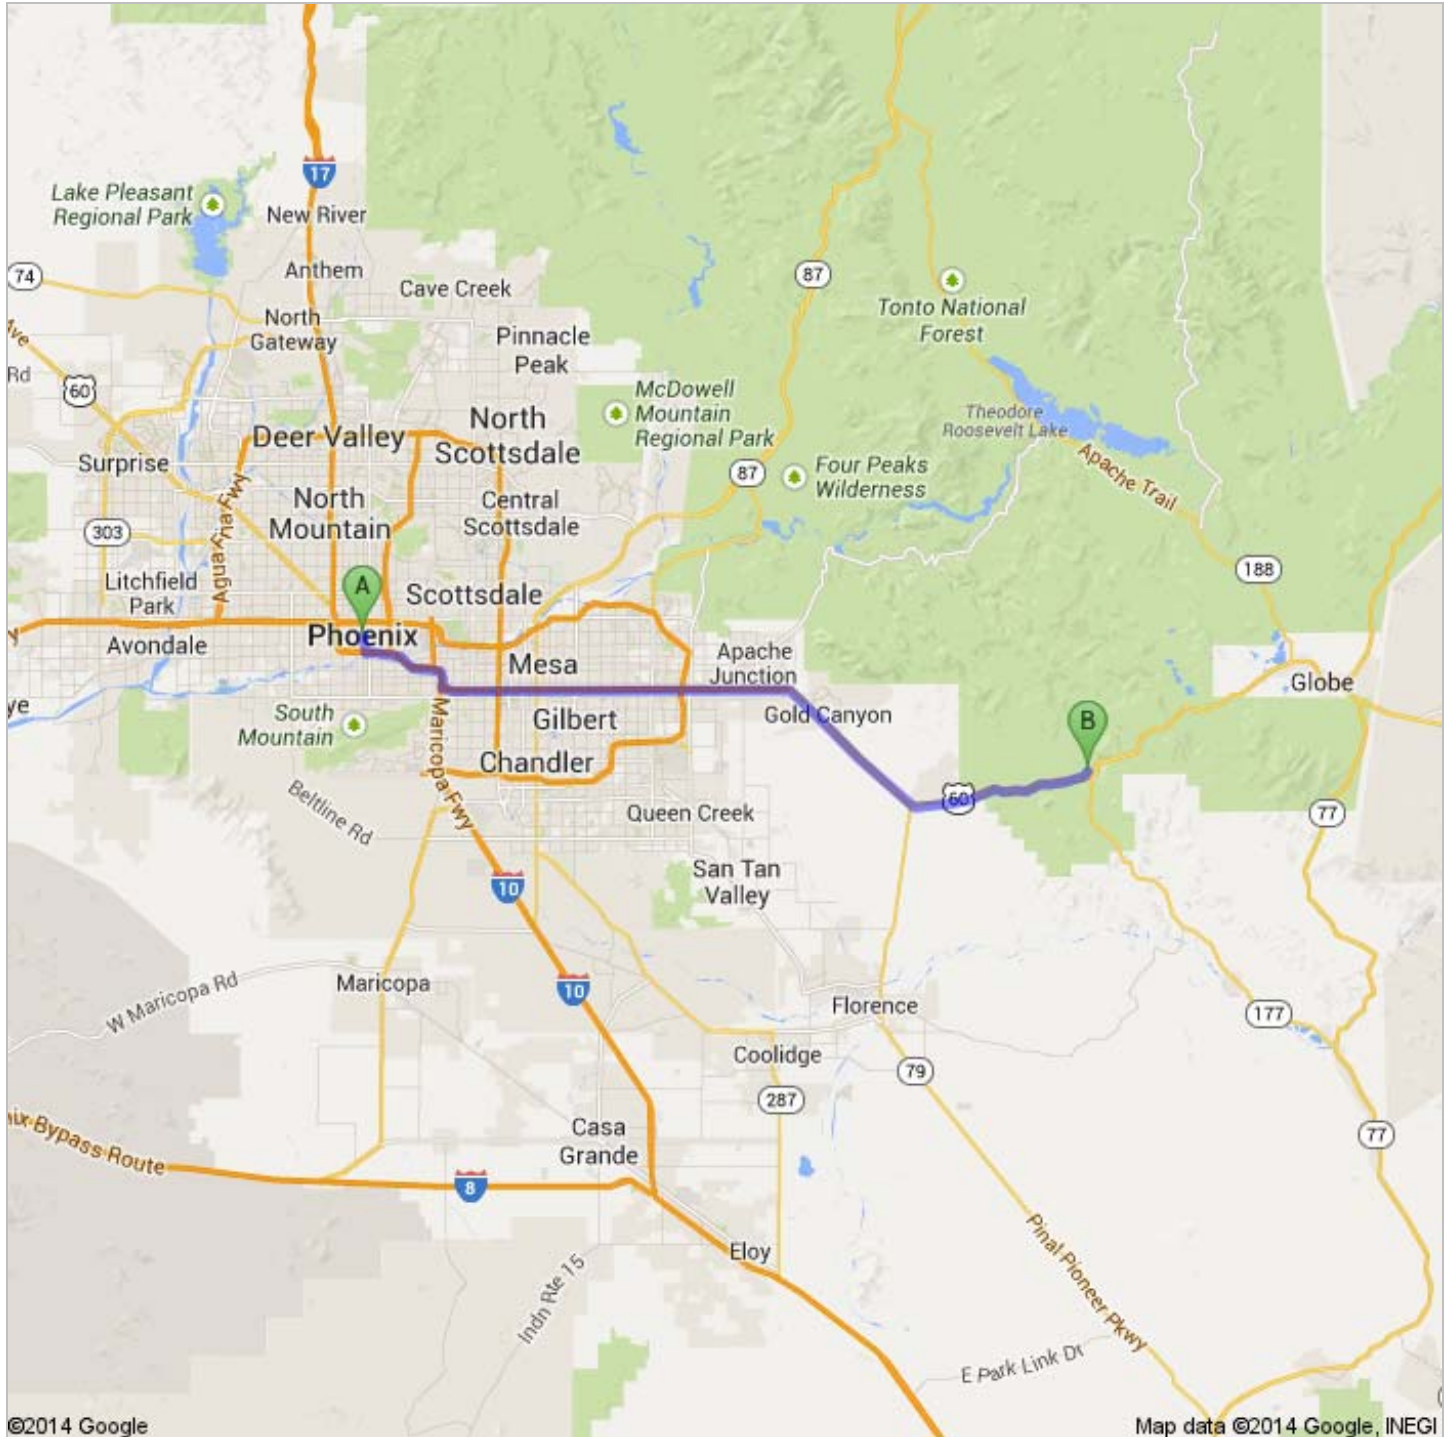

Directions to N Rainbow Ave  
64.0 mi – about 1 hour 6 mins

 Phoenix, AZ

1. Head **west** on **W Washington St** toward **N 1st Ave**

go 308 ft  
total 308 ft

2. Take the 1st left onto **S 1st Ave**  
About 2 mins

go 0.7 mi  
total 0.7 mi

3. Continue onto **S Central Ave**  
About 2 mins

go 0.8 mi  
total 1.5 mi

4. Turn left onto **W Maricopa Fwy**  
About 1 min

go 0.5 mi  
total 2.0 mi

5. Take the ramp on the left onto **I-17 S/US-60 E**  
About 2 mins

go 1.9 mi  
total 3.9 mi

6. Merge onto **I-10 E/US-60 E**  
About 5 mins

go 4.9 mi  
total 8.8 mi

7. Slight right onto **US-60 E** (signs for **Mesa - Globe**)  
About 50 mins

go 54.3 mi  
total 63.0 mi

8. Turn left onto **Main St**  
About 2 mins

go 131 ft  
total 64.0 mi

©2014 Google Map data ©2014 Google

11. Take the 1st right onto **N Rainbow Ave**

go 322 ft  
total 64.0 mi

©2014 Google Map data ©2014 Google

**B** N Rainbow Ave

These directions are for planning purposes only. You may find that construction projects, traffic, weather, or other events may cause conditions to differ from the map results, and you should plan your route accordingly. You must obey all signs or notices regarding your route.