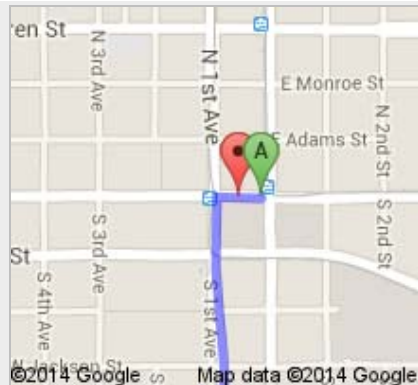

Directions to N Rainbow Ave  
64.0 mi – about 1 hour 6 mins

 Phoenix, AZ

1. Head **west** on **W Washington St** toward **N 1st Ave**

go 308 ft  
total 308 ft

2. Take the 1st left onto **S 1st Ave**  
About 2 mins

go 0.7 mi  
total 0.7 mi

3. Continue onto **S Central Ave**  
About 2 mins

go 0.8 mi  
total 1.5 mi

4. Turn left onto **W Maricopa Fwy**  
About 1 min

go 0.5 mi  
total 2.0 mi

5. Take the ramp on the left onto **I-17 S/US-60 E**  
About 2 mins

go 1.9 mi  
total 3.9 mi

6. Merge onto **I-10 E/US-60 E**  
About 5 mins

go 4.9 mi  
total 8.8 mi

7. Slight right onto **US-60 E** (signs for **Mesa - Globe**)  
About 50 mins

go 54.3 mi  
total 63.0 mi

8. Turn left onto **Main St**  
About 2 mins

-  Polygon Measure
-  From: Phoenix, AZ
-  Driving directions to N Rainbow Ave
-  To: N Rainbow Ave