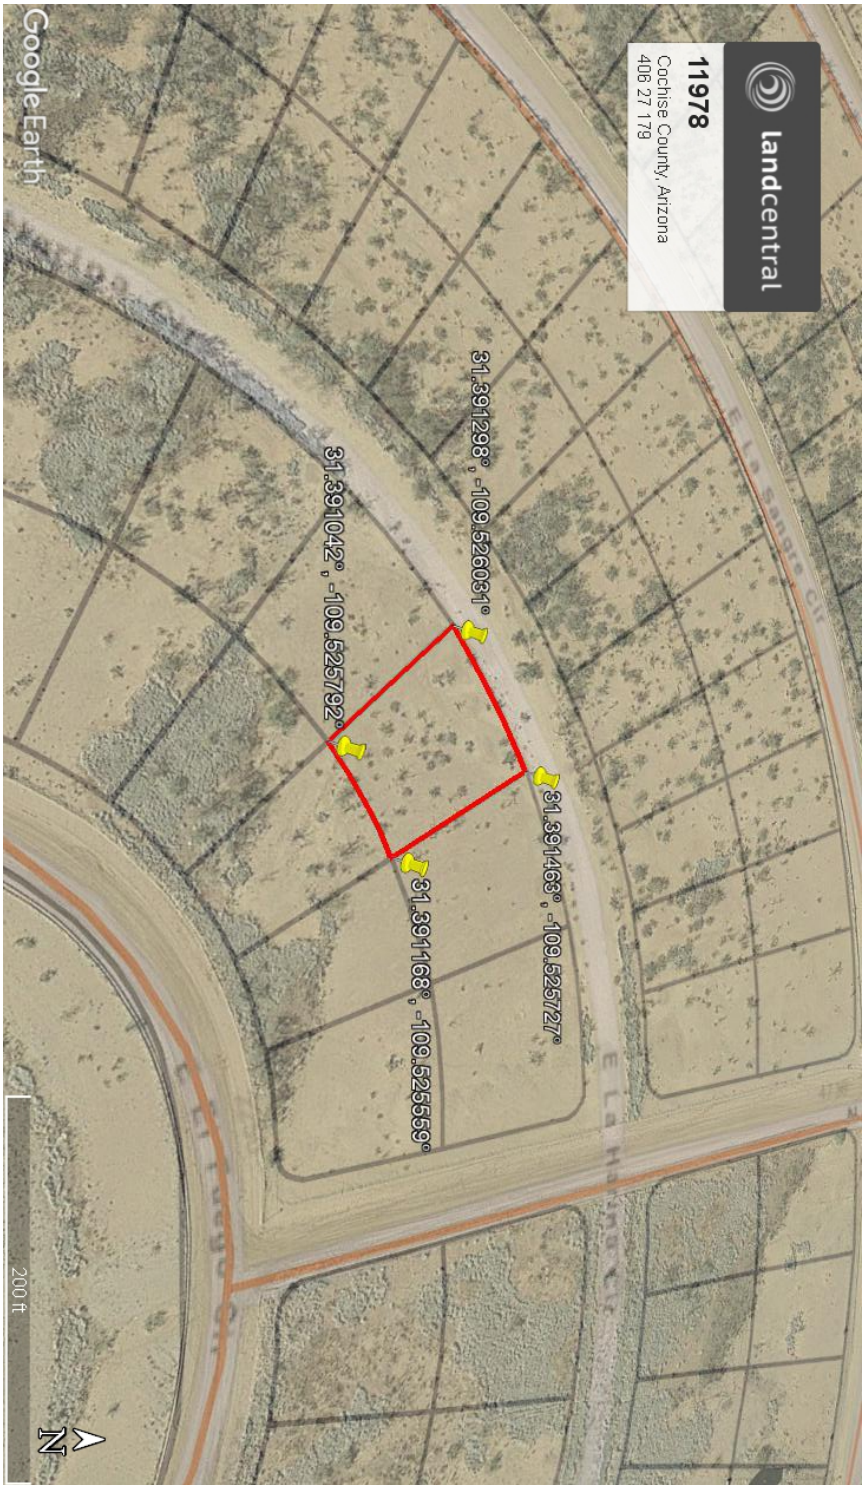

landcentral

11980

Cochise County, Arizona
408 29 118

Cochise County, AZ

Google Earth

200 ft

landcentral

11979

Conchise County, Arizona
408.28.495

31.389491°, -109.531718°

31.389492°, -109.531239°

31.389213°, -109.531717°

31.389218°, -109.531238°

Google Earth

200 ft

landcentral

11978

Cochise County, Arizona
408 27 179

31.391298° , -109.526031°

31.391042° , -109.525792°

31.391463° , -109.525727°

31.391168° , -109.525559°

200 ft

Google Earth