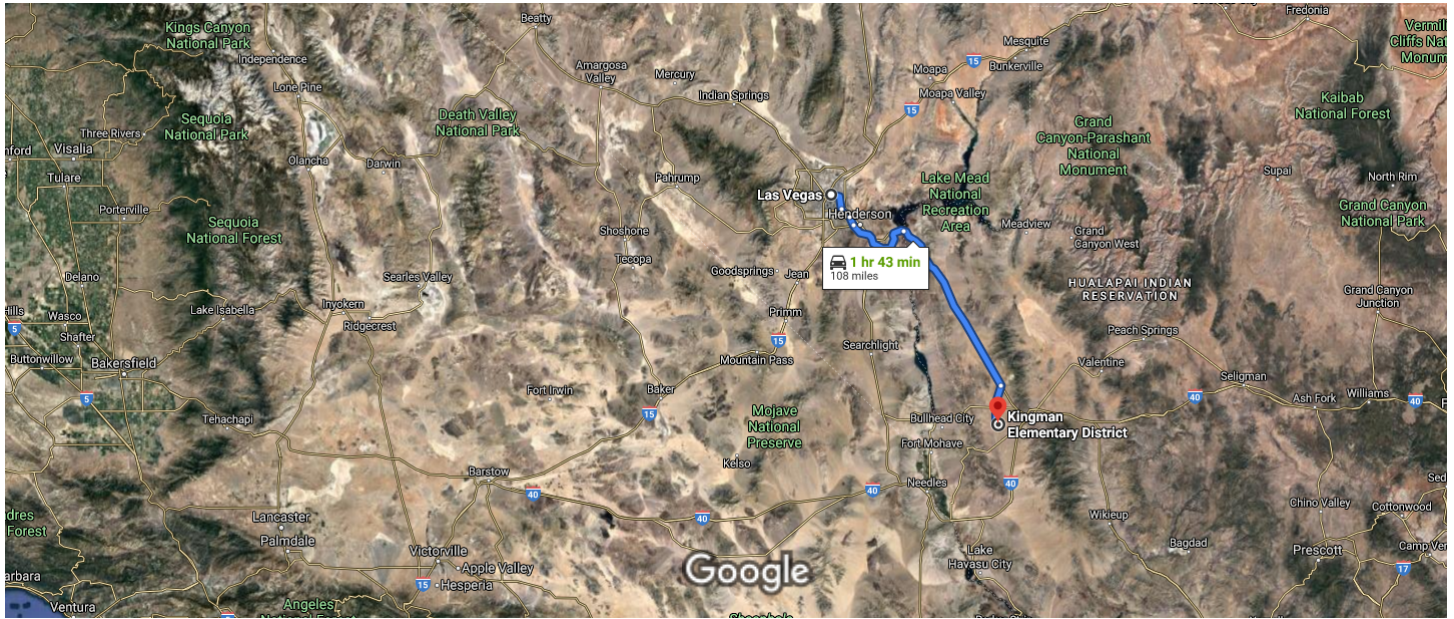

Drive 108 miles, 1 hr 43 min

Imagery ©2021 TerraMetrics, Map data ©2021 Google 50 km

Las Vegas

Nevada, USA

Get on I-515 S/US-93 S/US-95 S

- 2 min (0.5 mi)
- 1. Head northeast on Las Vegas Blvd N toward E Ogden Ave
 - i* Pass by 7-Eleven (on the right)
- 0.2 mi
- 2. Turn right to merge onto I-515 S/US-93 S/US-95 S
 - 0.3 mi

Take I-11 S and US-93 S to Legend Ranch Rd in Mohave County

- 1 hr 23 min (93.4 mi)
- 3. Merge onto I-515 S/US-93 S/US-95 S
 - 6.4 mi
- 4. Keep left to continue on I-515 S
 - 3.8 mi
- 5. Keep left to stay on I-515 S
 - 2.9 mi
- 6. Continue onto I-11 S
 - 23.0 mi
- 7. Continue onto US-93 S
 - i* Entering Arizona
 - 57.4 mi

Continue on Legend Ranch Rd. Take Colorado Rd to Moenkopi Rd

- 18 min (13.6 mi)
- 1** 8. Turn right onto Legend Ranch Rd
- 5.7 mi
- 1** 9. Merge onto Colorado Rd
- 6.1 mi
- 1** 10. Turn left onto Shinarump Dr
- 0.8 mi
- 1** 11. Turn right
- 0.7 mi
- 1** 12. Turn left at the 1st cross street onto Moenkopi Rd
- i** Destination will be on the left
- 0.3 mi