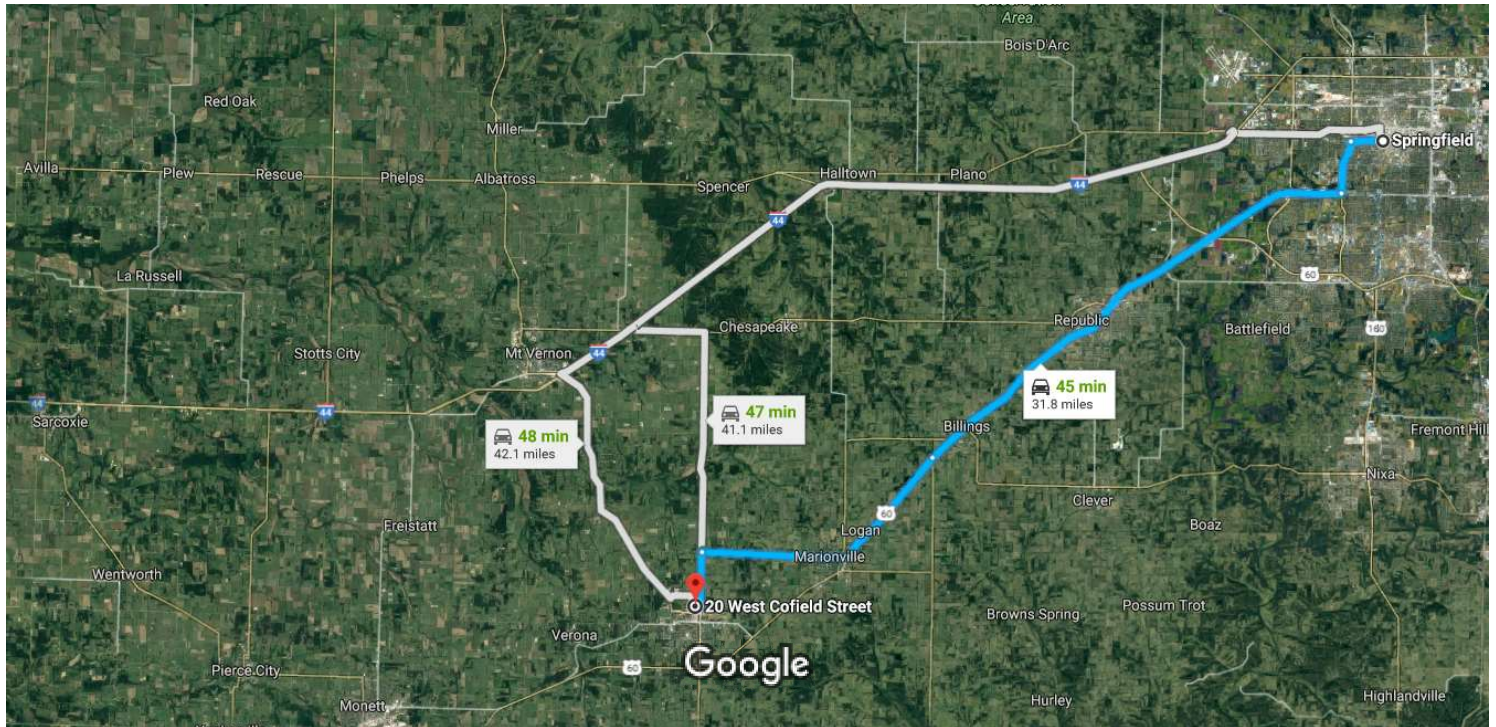

Springfield, MO, USA to 20 W Cofield St, Aurora, MO 65605, USA Drive 31.8 miles, 45 min

Imagery ©2018 Google, Map data ©2018 Google 5 km

## Springfield

Missouri, USA

### Continue on MO-413 S to Buck Prairie Township

- 29 min (21.7 mi)
- ↑ 5. Continue straight onto MO-413 S/W Sunshine St
    - [Continue to follow MO-413 S](#)
    - [Pass by Domino's Pizza \(on the left in 9.9 mi\)](#)
 17.3 mi
  - ↑ 6. Continue onto US-60 W  
4.5 mi

### Take Missouri ZZ and N Elliott Ave to E Cofield St in Aurora

11 min (7.1 mi)

- 7. Turn right onto Lincoln St  
\_\_\_\_\_ 1.1 mi
- ↑ 8. Continue onto Missouri ZZ  
\_\_\_\_\_ 3.9 mi
- ↶ 9. Turn left onto N Elliott Ave  
  - 📍 Pass by Casey's General Store (on the left in 1.5 mi)
 \_\_\_\_\_ 1.9 mi
- 10. Turn right onto E Cofield St  
  - 📍 Destination will be on the left
 \_\_\_\_\_ 0.2 mi