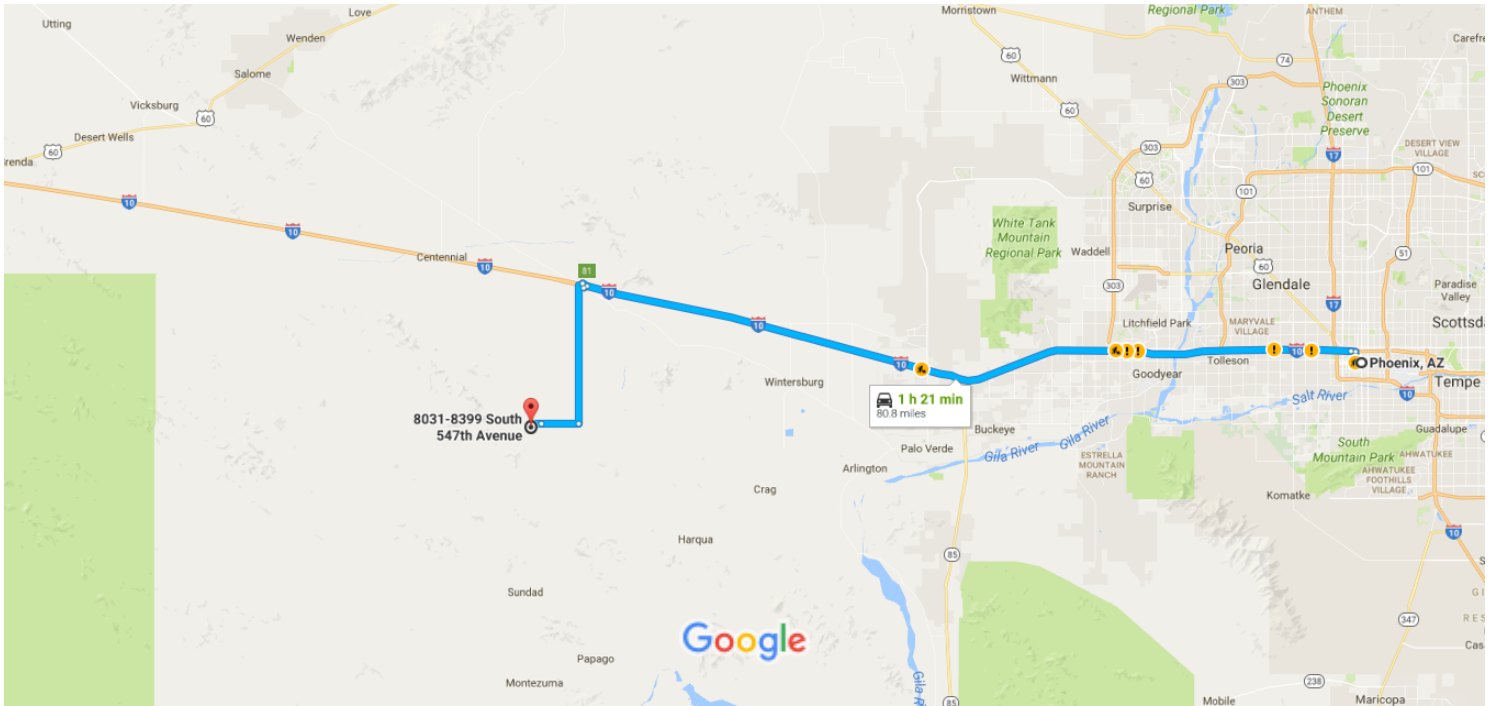

Phoenix, AZ to 8031-8399 South 547th Avenue,  
Tonopah, AZ 85354

Drive 80.8 miles, 1 h 21 min

Map data ©2016 Google 5 mi

## Get on I-10 W

- 
- 6 min (1.7 mi)
1. Head west on W Washington St toward 1st Ave  

---

0.5 mi
  2. Use the right 2 lanes to turn right onto N 7th Ave  

---

0.9 mi
  3. Use the left 2 lanes to turn left to merge onto I-10 W toward Los Angeles  

## Follow I-10 W to Salome Rd. Take exit 81 from I-10 W

- 
- 53 min (63.1 mi)
4. Merge onto I-10 W  

---

62.7 mi
  5. Take exit 81 for Salome Rd  

---

0.4 mi

---

3.0 mi
  9. Slight left to stay on W Baseline Rd  

---

0.9 mi
  10. Turn left onto S 547th Ave  

---

0.3 mi
-  Destination will be on the left