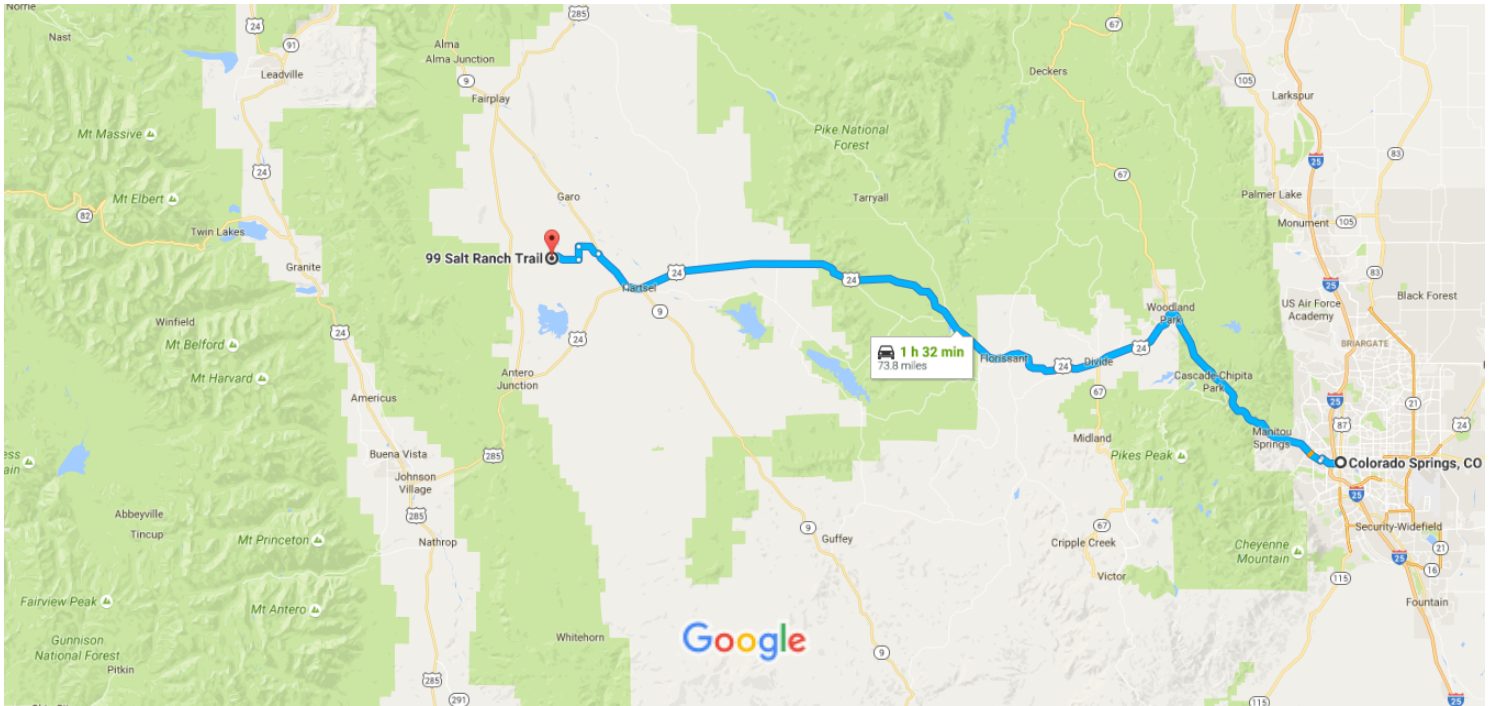

Colorado Springs, CO to 99 Salt Ranch Trail,  
Fairplay, CO 80440

Drive 73.8 miles, 1 h 32 min

Map data ©2016 Google 5 mi

## Colorado Springs, CO

-  1. Head northwest on Pikes Peak Ave toward S Nevada Ave 3 s (59 ft)
- 

### Follow US-24 W/W Hwy 24 to Fourmile Creek Rd in Park County

1 h 23 min (68.8 mi)

-  2. Turn left at the 1st cross street onto S Nevada Ave 0.1 mi
- 
-  3. Turn right onto E Colorado Ave 1.5 mi
- 
-  4. Turn left onto 14th St 0.2 mi
- 
-  5. Merge onto US-24 W/W Hwy 24 63.8 mi
- 
-  6. Turn right onto CO-9 N 3.2 mi
- 

### Continue on Fourmile Creek Rd. Drive to Salt Ranch Trail

11 min (4.9 mi)

-  7. Turn left onto Fourmile Creek Rd 1.8 mi
- 
-  8. Turn left onto Santa Maria Rd 1.0 mi
- 
-  9. Turn right onto Salt Ranch Trail 2.2 mi
-  Destination will be on the left
- 