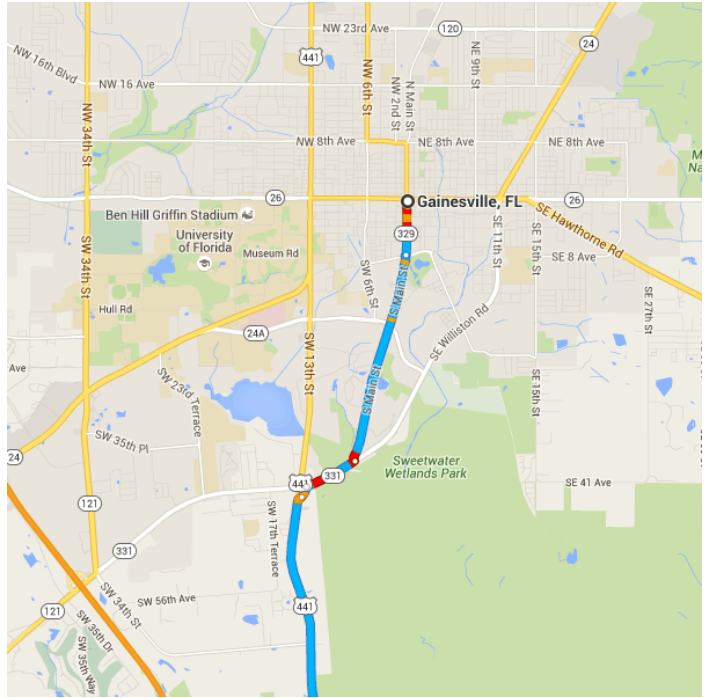

Map data ©2016 Google, INEGI 5 mi

Gainesville, FL

Take S Main St to US-441 S

- 6 min (3.0 mi)

↑ 1. Head south on S Main St toward SW 1 Ave/SW 1st Ave
- 0.5 mi

📍 2. At the traffic circle, take the 3rd exit and stay on S Main St
- 1.9 mi

➡ 3. Turn right onto FL-331 S/SW Williston Rd
- 0.5 mi

↩ 4. Turn left toward US-441 S
- 0.1 mi

Follow US-441 S, I-75 S and FL-40 W to SW 140th Ave in Marion County

- 44 min (42.9 mi)
- 8.0 mi
- 1.4 mi
- 22.6 mi
- 0.2 mi
- 10.7 mi

Continue on SW 140th Ave. Take SW 20th Pl and SW 18th Pl to SW 15th St

- 8 min (2.8 mi)
- 0.7 mi
- 318 ft

- ↑ 12. Continue onto SW 20th Pl
_____ 1.0 mi
- ↘ 13. Turn right onto SW 150th Ct/Starlight Ave
_____ 36 ft
- ↙ 14. Turn left toward SW 151st Ave
_____ 341 ft
- ↘ 15. Turn right onto SW 151st Ave
_____ 0.1 mi
- ↙ 16. Turn left onto SW 150th Ter Rd
_____ 453 ft
- ↘ 17. Slight right onto SW 18th Pl
_____ 0.5 mi
- ↘ 18. Turn right onto SW 156th Ave
_____ 0.2 mi
- ↙ 19. Turn left onto SW 15th St
_____ 167 ft

15670 SW 15th St

Ocala, FL 34481