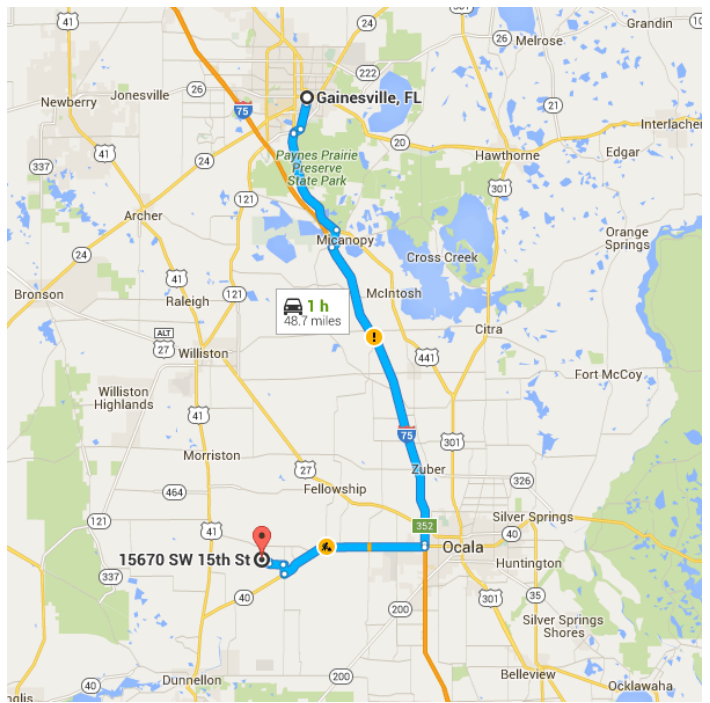

Map data ©2016 Google, INEGI 5 mi

Gainesville, FL

Take S Main St to US-441 S

- 6 min (3.0 mi)

↑ 1. Head south on S Main St toward SW 1 Ave/SW 1st Ave
- 0.5 mi

📍 2. At the traffic circle, take the 3rd exit and stay on S Main St
- 1.9 mi

➡ 3. Turn right onto FL-331 S/SW Williston Rd
- 0.5 mi

↩ 4. Turn left toward US-441 S
- 0.1 mi

Follow US-441 S, I-75 S and FL-40 W to SW 140th Ave in Marion County

- 44 min (42.9 mi)
- 8.0 mi
- 1.4 mi
- 22.6 mi
- 0.2 mi
- 10.7 mi

Continue on SW 140th Ave. Take SW 20th Pl and SW 18th Pl to SW 15th St

- 8 min (2.8 mi)
- 0.7 mi
- 318 ft

- ↑ 12. Continue onto SW 20th Pl
_____ 1.0 mi
- ↘ 13. Turn right onto SW 150th Ct/Starlight Ave
_____ 36 ft
- ↙ 14. Turn left toward SW 151st Ave
_____ 341 ft
- ↘ 15. Turn right onto SW 151st Ave
_____ 0.1 mi
- ↙ 16. Turn left onto SW 150th Ter Rd
_____ 453 ft
- ↘ 17. Slight right onto SW 18th Pl
_____ 0.5 mi
- ↘ 18. Turn right onto SW 156th Ave
_____ 0.2 mi
- ↙ 19. Turn left onto SW 15th St
_____ 167 ft

15670 SW 15th St

Ocala, FL 34481