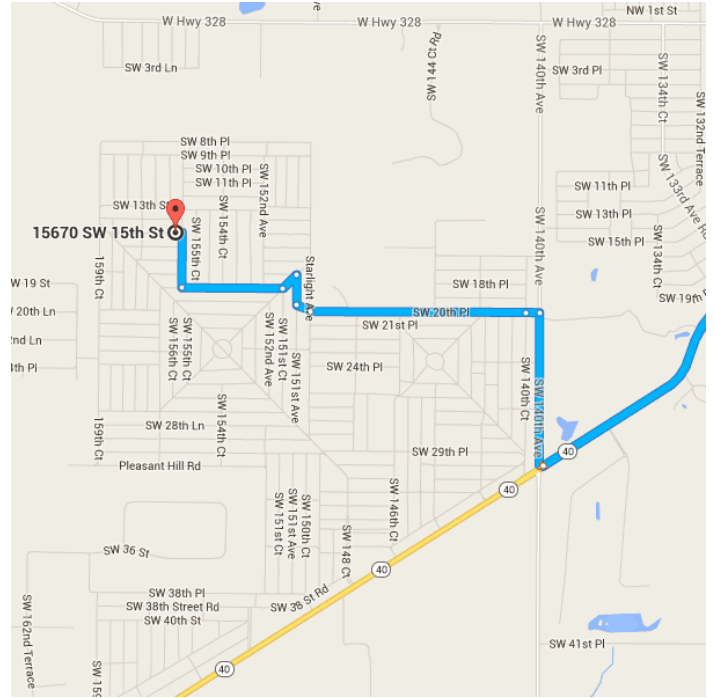

Map data ©2016 Google, INEGI 5 mi

Gainesville, FL

Take S Main St to US-441 S

- 6 min (3.0 mi)

↑ 1. Head south on S Main St toward SW 1 Ave/SW 1st Ave
- 0.5 mi

📍 2. At the traffic circle, take the 3rd exit and stay on S Main St
- 1.9 mi

➡ 3. Turn right onto FL-331 S/SW Williston Rd
- 0.5 mi

↩ 4. Turn left toward US-441 S
- 0.1 mi

Follow US-441 S, I-75 S and FL-40 W to SW 140th Ave in Marion County

- 44 min (42.9 mi)
- 8.0 mi
- 1.4 mi
- 22.6 mi
- 0.2 mi
- 10.7 mi

Continue on SW 140th Ave. Take SW 20th Pl and SW 18th Pl to SW 15th St

- 8 min (2.8 mi)
- 0.7 mi
- 318 ft

- ↑ 12. Continue onto SW 20th Pl
_____ 1.0 mi
- ↘ 13. Turn right onto SW 150th Ct/Starlight Ave
_____ 36 ft
- ↙ 14. Turn left toward SW 151st Ave
_____ 341 ft
- ↘ 15. Turn right onto SW 151st Ave
_____ 0.1 mi
- ↙ 16. Turn left onto SW 150th Ter Rd
_____ 453 ft
- ↘ 17. Slight right onto SW 18th Pl
_____ 0.5 mi
- ↘ 18. Turn right onto SW 156th Ave
_____ 0.2 mi
- ↙ 19. Turn left onto SW 15th St
_____ 167 ft