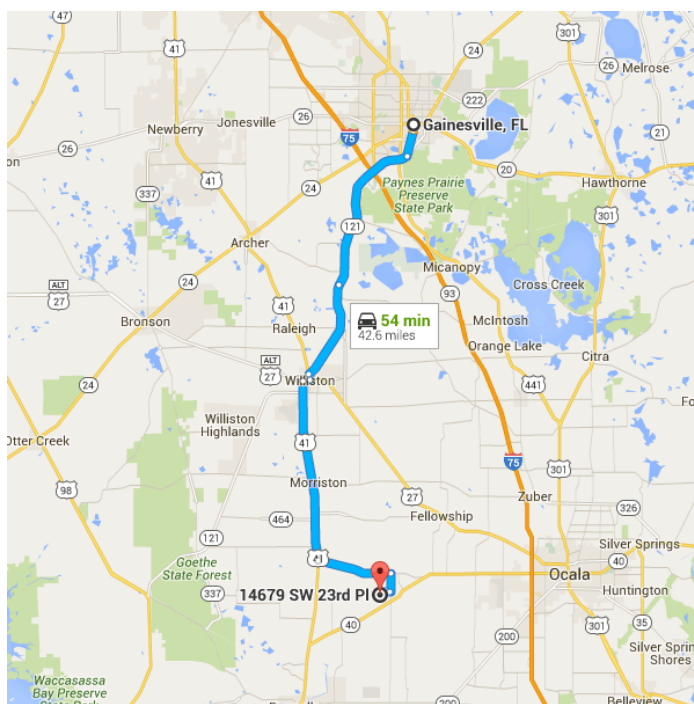

Map data ©2016 Google, INEGI 5 mi

Gainesville, FL

Follow S Main St to SW Williston Rd

5 min (2.4 mi)

- ↑ 1. Head south on S Main St toward SW 1 Ave/SW 1st Ave

0.5 mi

- 📍 2. At the traffic circle, take the 3rd exit and stay on S Main St

1.9 mi

Follow SW Williston Rd, FL-121 S and US-41 S to W Hwy 328 in Marion County

- 39 min (32.6 mi)
- 3. Turn right onto SW Williston Rd
- 11.6 mi
- 4. Continue onto FL-121 S
- 7.1 mi
- 5. Slight left onto N Main St
- 0.4 mi
- 6. Turn right onto W Noble Ave
- 0.5 mi
- 7. Turn left onto US-41 S/NW 7th St
- 12.9 mi
- [Continue to follow US-41 S](#)

Continue on W Hwy 328. Take SW 140th Ave to SW 23rd Pl

- 10 min (7.6 mi)
- 8. Turn left onto W Hwy 328
- 5.3 mi
- 9. Turn right onto SW 140th Ave
- 1.3 mi