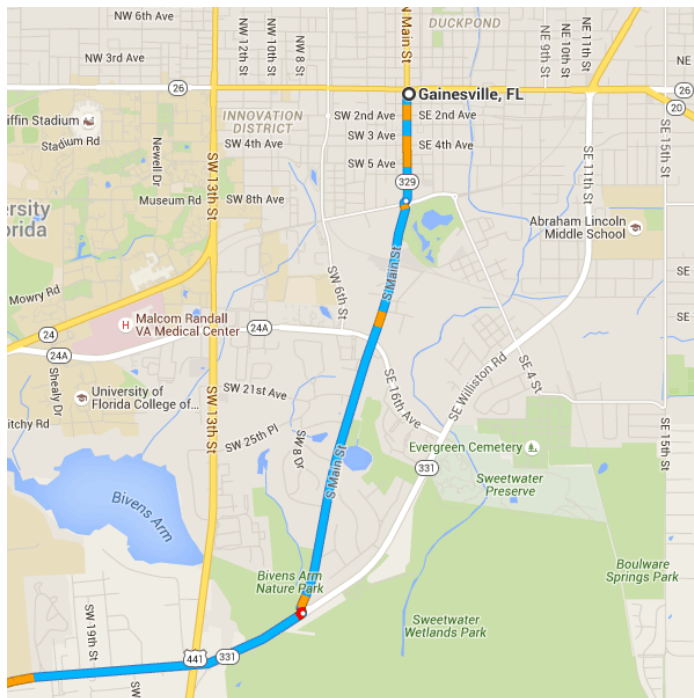

Map data ©2016 Google, INEGI 5 mi

Gainesville, FL

Follow S Main St to SW Williston Rd

5 min (2.4 mi)

- ↑ 1. Head south on S Main St toward SW 1 Ave/SW 1st Ave

0.5 mi

- 📍 2. At the traffic circle, take the 3rd exit and stay on S Main St

1.9 mi

Follow SW Williston Rd, FL-121 S and US-41 S to W Hwy 328 in Marion County

- 39 min (32.6 mi)
- 3. Turn right onto SW Williston Rd
- 11.6 mi
- 4. Continue onto FL-121 S
- 7.1 mi
- 5. Slight left onto N Main St
- 0.4 mi
- 6. Turn right onto W Noble Ave
- 0.5 mi
- 7. Turn left onto US-41 S/NW 7th St
- 12.9 mi
- [Continue to follow US-41 S](#)

Continue on W Hwy 328. Take SW 140th Ave to SW 23rd Pl

- 10 min (7.6 mi)
- 8. Turn left onto W Hwy 328
- 5.3 mi
- 9. Turn right onto SW 140th Ave
- 1.3 mi