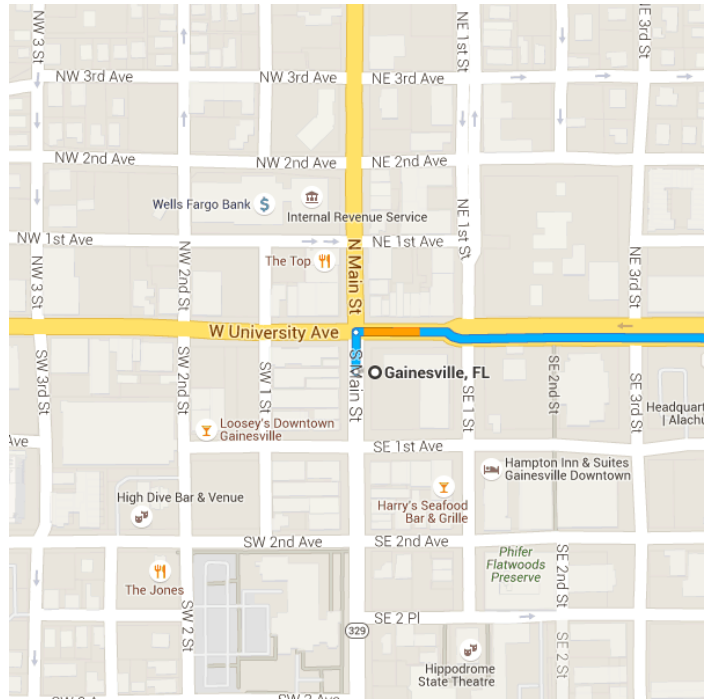

Map data ©2016 Google, INEGI 5 mi

Gainesville, FL

- ↑ 1. Head north on S Main St toward NE State Rd 24/E University Ave

9 s (118 ft)

Follow FL-20 E to County Rd 315 N in Interlachen

33 min (28.3 mi)

- 2. Turn right at the 1st cross street onto NE State Rd 24/E University Ave

[Continue to follow E University Ave](#)

1.1 mi

- 3. Use the right 2 lanes to turn slightly right onto FL-20 E/SE Hawthorne Rd

[Continue to follow FL-20 E](#)

27.3 mi

Continue on County Rd 315 N. Take 64th St and Dawn Ave to Louise Ave

13 min (5.3 mi)

- 4. Turn left onto County Rd 315 N

0.9 mi

- 5. Turn right onto 64th St

0.5 mi

- ↶ 6. Turn left onto Hayman Dr
_____ 0.3 mi
- ↑ 7. Hayman Dr turns right and becomes Sasso Dr
_____ 0.3 mi
- ↑ 8. Sasso Dr turns left and becomes Dalton Ave
_____ 0.3 mi
- ↷ 9. Turn right onto Fagan St
_____ 0.2 mi
- ↶ 10. Turn left onto Maltas Ave
_____ 0.2 mi
- ↷ 11. Turn right onto Church Lake Dr
_____ 0.3 mi
- ↶ 12. Turn left onto Dawn Ave
_____ 0.9 mi
- ↷ 13. Turn right onto Shirley St
_____ 0.4 mi
- ↶ 14. Slight left onto Stuart Ave
_____ 0.3 mi
- ↶ 15. Turn left onto Louise Ave
 - i Destination will be on the right
_____ 0.6 mi