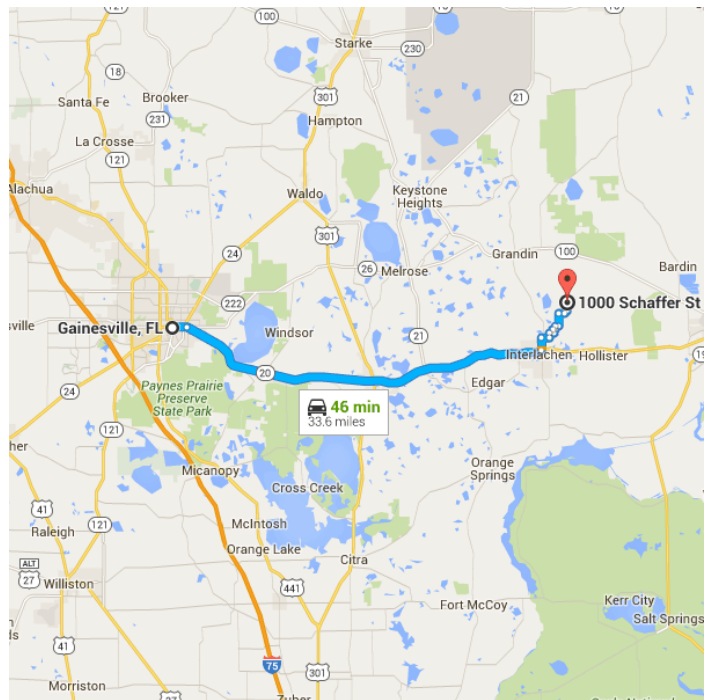

Map data ©2016 Google, INEGI 5 mi

Gainesville, FL

- ↑ 1. Head north on S Main St toward NE State Rd 24/E University Ave

9 s (118 ft)

Follow FL-20 E to County Rd 315 N in Interlachen

33 min (28.3 mi)

- 2. Turn right at the 1st cross street onto NE State Rd 24/E University Ave

[Continue to follow E University Ave](#)

1.1 mi

- 3. Use the right 2 lanes to turn slightly right onto FL-20 E/SE Hawthorne Rd

[Continue to follow FL-20 E](#)

27.3 mi

Continue on County Rd 315 N. Take 64th St and Dawn Ave to Louise Ave

13 min (5.3 mi)

- 4. Turn left onto County Rd 315 N

0.9 mi

- 5. Turn right onto 64th St

0.5 mi

- ↶ 6. Turn left onto Hayman Dr
_____ 0.3 mi
- ↑ 7. Hayman Dr turns right and becomes Sasso Dr
_____ 0.3 mi
- ↑ 8. Sasso Dr turns left and becomes Dalton Ave
_____ 0.3 mi
- ↷ 9. Turn right onto Fagan St
_____ 0.2 mi
- ↶ 10. Turn left onto Maltas Ave
_____ 0.2 mi
- ↷ 11. Turn right onto Church Lake Dr
_____ 0.3 mi
- ↶ 12. Turn left onto Dawn Ave
_____ 0.9 mi
- ↷ 13. Turn right onto Shirley St
_____ 0.4 mi
- ↶ 14. Slight left onto Stuart Ave
_____ 0.3 mi
- ↶ 15. Turn left onto Louise Ave
 - i Destination will be on the right
_____ 0.6 mi