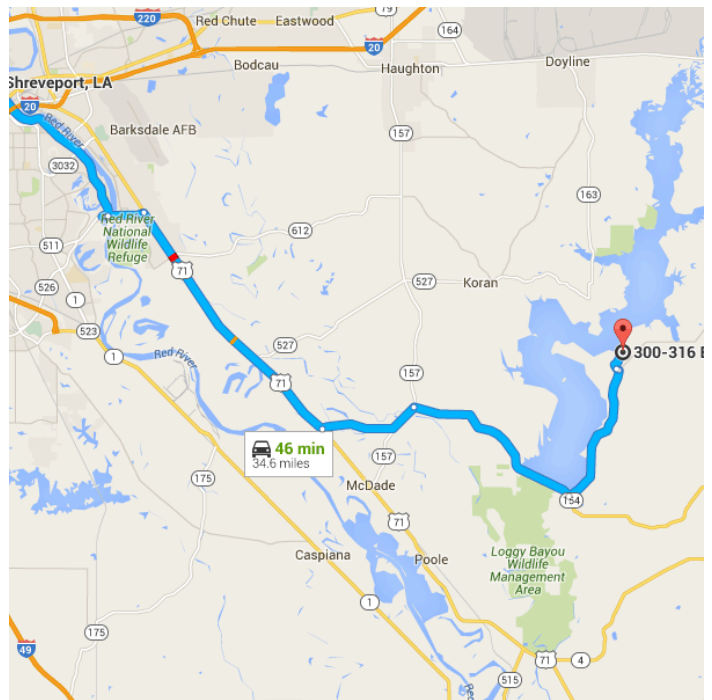

Map data ©2016 Google 5 mi

Shreveport, LA

Take Clyde Fant Memorial Pkwy/Clyde Fant Pkwy to US-71 S/Barksdale Blvd in Bossier City

13 min (8.6 mi)

- ↑ 1. Head north on Clyde Fant Memorial Pkwy/Clyde Fant Pkwy
102 ft
- ↶ 2. Keep left to continue on Clyde Fant Memorial Pkwy
0.1 mi
- ↷ 3. Make a U-turn at Airport Dr
0.2 mi
- ⤴ 4. Merge onto Clyde Fant Memorial Pkwy/Clyde Fant Pkwy
6.5 mi

5. Take the ramp onto LA-511 E/E 70th St

 Continue to follow LA-511 E

1.7 mi

Follow US-71 S and LA-154 E to Bistineau Lake Rd in 5

23 min (20.0 mi)

 6. Turn right onto US-71 S/Barksdale Blvd

 Continue to follow US-71 S

9.8 mi

 7. Turn left onto LA-154 E

3.5 mi

 8. Turn right to stay on LA-154 E

6.7 mi

Continue on Bistineau Lake Rd. Drive to Bossier St in 4

10 min (6.0 mi)

 9. Turn left onto Bistineau Lake Rd

5.1 mi

 10. Turn left onto B P 426/Pine Bluff Rd

0.1 mi

- ↗ 11. Slight right onto B P 431

- ↘ 12. Turn right onto Bp 432-2/Canal St

- ↙ 13. Turn left onto Bossier St/B P 432-13
 - 📍 Continue to follow Bossier St
 - 📍 Destination will be on the left