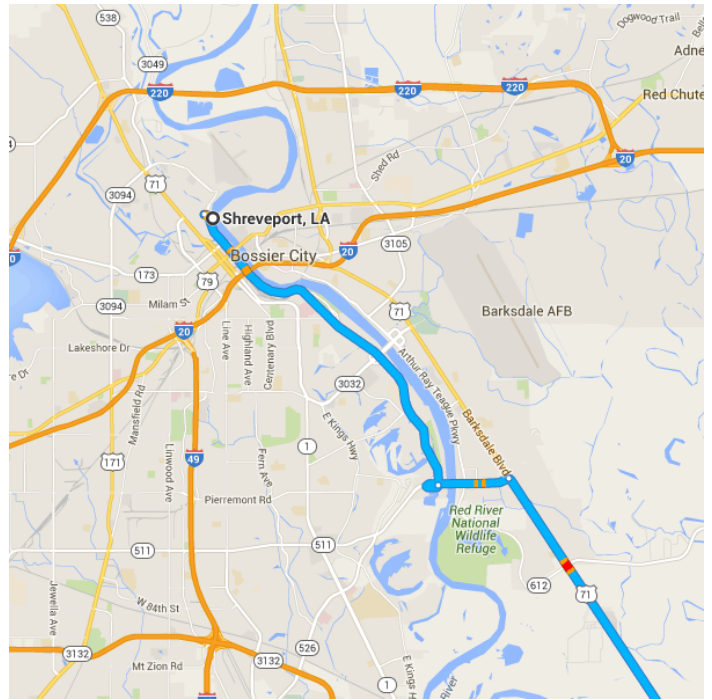

Map data ©2016 Google 5 mi

Shreveport, LA

Take Clyde Fant Memorial Pkwy/Clyde Fant Pkwy to US-71 S/Barksdale Blvd in Bossier City

13 min (8.6 mi)

- ↑ 1. Head north on Clyde Fant Memorial Pkwy/Clyde Fant Pkwy
102 ft
- ↶ 2. Keep left to continue on Clyde Fant Memorial Pkwy
0.1 mi
- ↷ 3. Make a U-turn at Airport Dr
0.2 mi
- ⤴ 4. Merge onto Clyde Fant Memorial Pkwy/Clyde Fant Pkwy
6.5 mi

5. Take the ramp onto LA-511 E/E 70th St

 Continue to follow LA-511 E

1.7 mi

Follow US-71 S and LA-154 E to Bistineau Lake Rd in 5

23 min (20.0 mi)

 6. Turn right onto US-71 S/Barksdale Blvd

 Continue to follow US-71 S

9.8 mi

 7. Turn left onto LA-154 E

3.5 mi

 8. Turn right to stay on LA-154 E

6.7 mi

Continue on Bistineau Lake Rd. Drive to Bossier St in 4

10 min (6.0 mi)

 9. Turn left onto Bistineau Lake Rd

5.1 mi

 10. Turn left onto B P 426/Pine Bluff Rd

0.1 mi

- ↗ 11. Slight right onto B P 431

- ↘ 12. Turn right onto Bp 432-2/Canal St

- ↙ 13. Turn left onto Bossier St/B P 432-13
 - 📍 Continue to follow Bossier St
 - 📍 Destination will be on the left