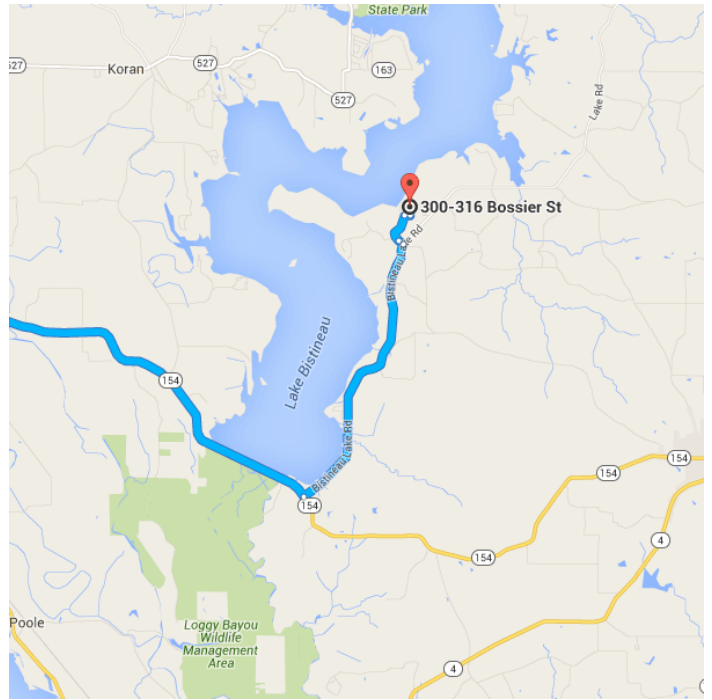

Map data ©2016 Google 5 mi

Shreveport, LA

Take Clyde Fant Memorial Pkwy/Clyde Fant Pkwy to US-71 S/Barksdale Blvd in Bossier City

13 min (8.6 mi)

- ↑ 1. Head north on Clyde Fant Memorial Pkwy/Clyde Fant Pkwy
102 ft
- ↶ 2. Keep left to continue on Clyde Fant Memorial Pkwy
0.1 mi
- ↷ 3. Make a U-turn at Airport Dr
0.2 mi
- ⤴ 4. Merge onto Clyde Fant Memorial Pkwy/Clyde Fant Pkwy
6.5 mi

5. Take the ramp onto LA-511 E/E 70th St

 Continue to follow LA-511 E

1.7 mi

Follow US-71 S and LA-154 E to Bistineau Lake Rd in 5

23 min (20.0 mi)

 6. Turn right onto US-71 S/Barksdale Blvd

 Continue to follow US-71 S

9.8 mi

 7. Turn left onto LA-154 E

3.5 mi

 8. Turn right to stay on LA-154 E

6.7 mi

Continue on Bistineau Lake Rd. Drive to Bossier St in 4

10 min (6.0 mi)

 9. Turn left onto Bistineau Lake Rd

5.1 mi

 10. Turn left onto B P 426/Pine Bluff Rd

0.1 mi

- ↗ 11. Slight right onto B P 431

- ↘ 12. Turn right onto Bp 432-2/Canal St

- ↙ 13. Turn left onto Bossier St/B P 432-13
 - 📍 Continue to follow Bossier St
 - 📍 Destination will be on the left