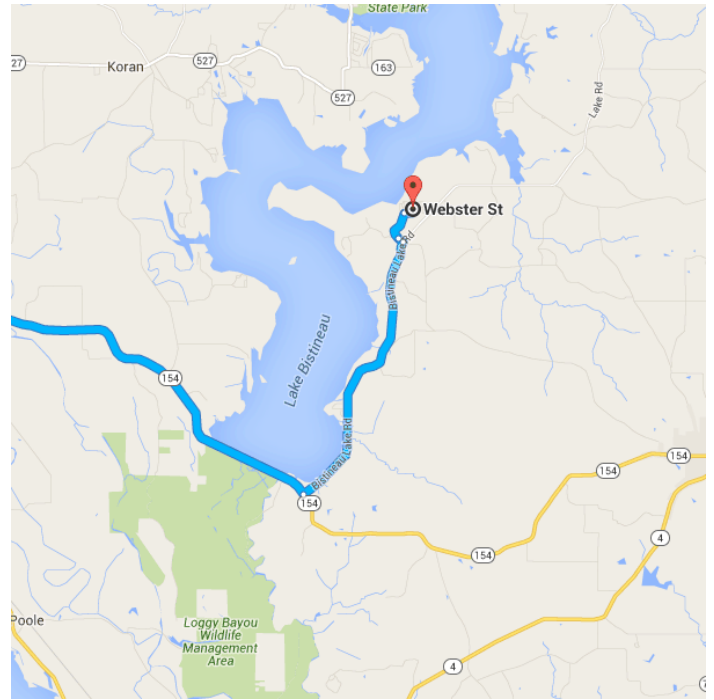

Map data ©2016 Google 5 mi

Shreveport, LA

Take Clyde Fant Memorial Pkwy/Clyde Fant Pkwy to US-71 S/Barksdale Blvd in Bossier City

13 min (8.6 mi)

- ↑ 1. Head north on Clyde Fant Memorial Pkwy/Clyde Fant Pkwy
102 ft
- ↶ 2. Keep left to continue on Clyde Fant Memorial Pkwy
0.1 mi
- ↷ 3. Make a U-turn at Airport Dr
0.2 mi
- ⤴ 4. Merge onto Clyde Fant Memorial Pkwy/Clyde Fant Pkwy
6.5 mi

5. Take the ramp onto LA-511 E/E 70th St

 Continue to follow LA-511 E

1.7 mi

Follow US-71 S and LA-154 E to Bistineau Lake Rd in 5

23 min (20.0 mi)

 6. Turn right onto US-71 S/Barksdale Blvd

 Continue to follow US-71 S

9.8 mi

 7. Turn left onto LA-154 E

3.5 mi

 8. Turn right to stay on LA-154 E

6.7 mi

Continue on Bistineau Lake Rd. Drive to B P 432-11/Webster St in 4

10 min (5.9 mi)

 9. Turn left onto Bistineau Lake Rd

 - 📍 Destination will be on the right

Webster St

Ringgold, LA 71068