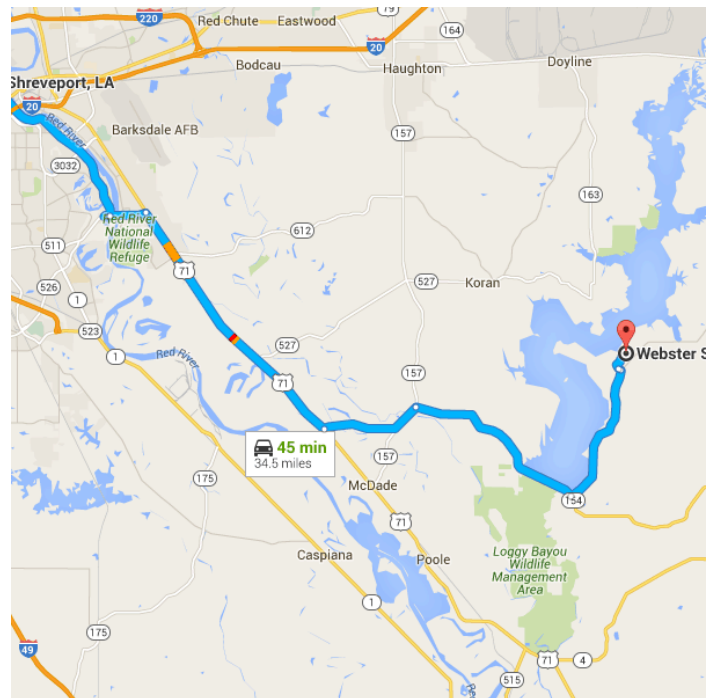

Map data ©2016 Google 5 mi

Shreveport, LA

Take Clyde Fant Memorial Pkwy/Clyde Fant Pkwy to US-71 S/Barksdale Blvd in Bossier City

13 min (8.6 mi)

- ↑ 1. Head north on Clyde Fant Memorial Pkwy/Clyde Fant Pkwy
102 ft
- ↶ 2. Keep left to continue on Clyde Fant Memorial Pkwy
0.1 mi
- ↷ 3. Make a U-turn at Airport Dr
0.2 mi
- ⤴ 4. Merge onto Clyde Fant Memorial Pkwy/Clyde Fant Pkwy
6.5 mi

5. Take the ramp onto LA-511 E/E 70th St

 Continue to follow LA-511 E

1.7 mi

Follow US-71 S and LA-154 E to Bistineau Lake Rd in 5

23 min (20.0 mi)

 6. Turn right onto US-71 S/Barksdale Blvd

 Continue to follow US-71 S

9.8 mi

 7. Turn left onto LA-154 E

3.5 mi

 8. Turn right to stay on LA-154 E

6.7 mi

Continue on Bistineau Lake Rd. Drive to B P 432-11/Webster St in 4

10 min (5.9 mi)

 9. Turn left onto Bistineau Lake Rd

 - 📍 Destination will be on the right

Webster St

Ringgold, LA 71068