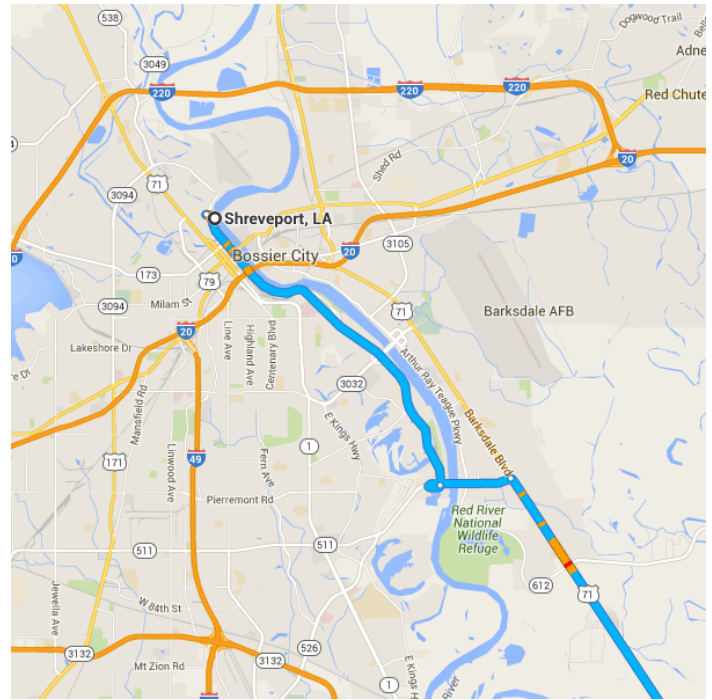

Map data ©2016 Google 5 mi

Shreveport, LA

Take Clyde Fant Memorial Pkwy/Clyde Fant Pkwy to US-71 S/Barksdale Blvd in Bossier City

13 min (8.6 mi)

- ↑ 1. Head north on Clyde Fant Memorial Pkwy/Clyde Fant Pkwy
102 ft
- ↶ 2. Keep left to continue on Clyde Fant Memorial Pkwy
0.1 mi
- ↷ 3. Make a U-turn at Airport Dr
0.2 mi
- ⤴ 4. Merge onto Clyde Fant Memorial Pkwy/Clyde Fant Pkwy
6.5 mi

5. Take the ramp onto LA-511 E/E 70th St

 Continue to follow LA-511 E

1.7 mi

Follow US-71 S and LA-154 E to Bistineau Lake Rd in 5

23 min (20.0 mi)

 6. Turn right onto US-71 S/Barksdale Blvd

 Continue to follow US-71 S

9.8 mi

 7. Turn left onto LA-154 E

3.5 mi

 8. Turn right to stay on LA-154 E

6.7 mi

Continue on Bistineau Lake Rd. Drive to B P 432-11/Webster St in 4

10 min (5.9 mi)

 9. Turn left onto Bistineau Lake Rd

 - 📍 Destination will be on the right

Webster St

Ringgold, LA 71068